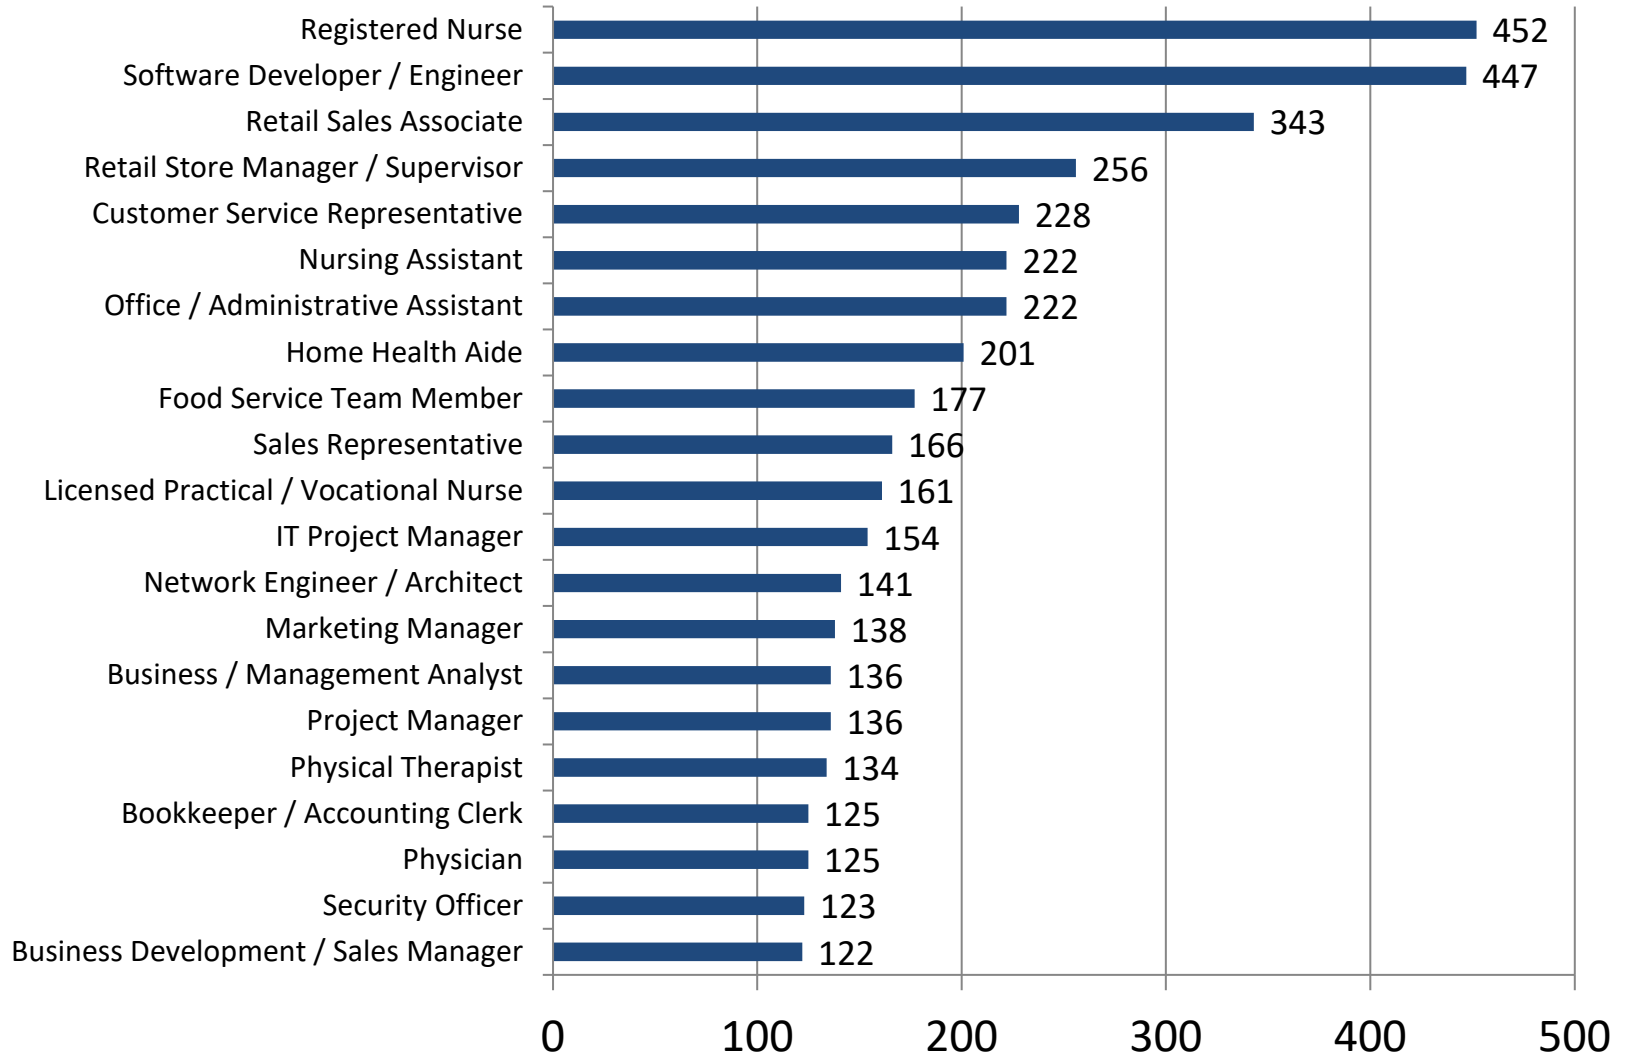

Greater Raritan Top Detailed Occupational Listings

Last 90 days (Dec. 18, 2022 - Mar. 17, 2023)

- Source: Burning Glass Technologies Inc., Labor Insight
  Prepared by New Jersey Department of Labor & Workforce Development – March, 2023