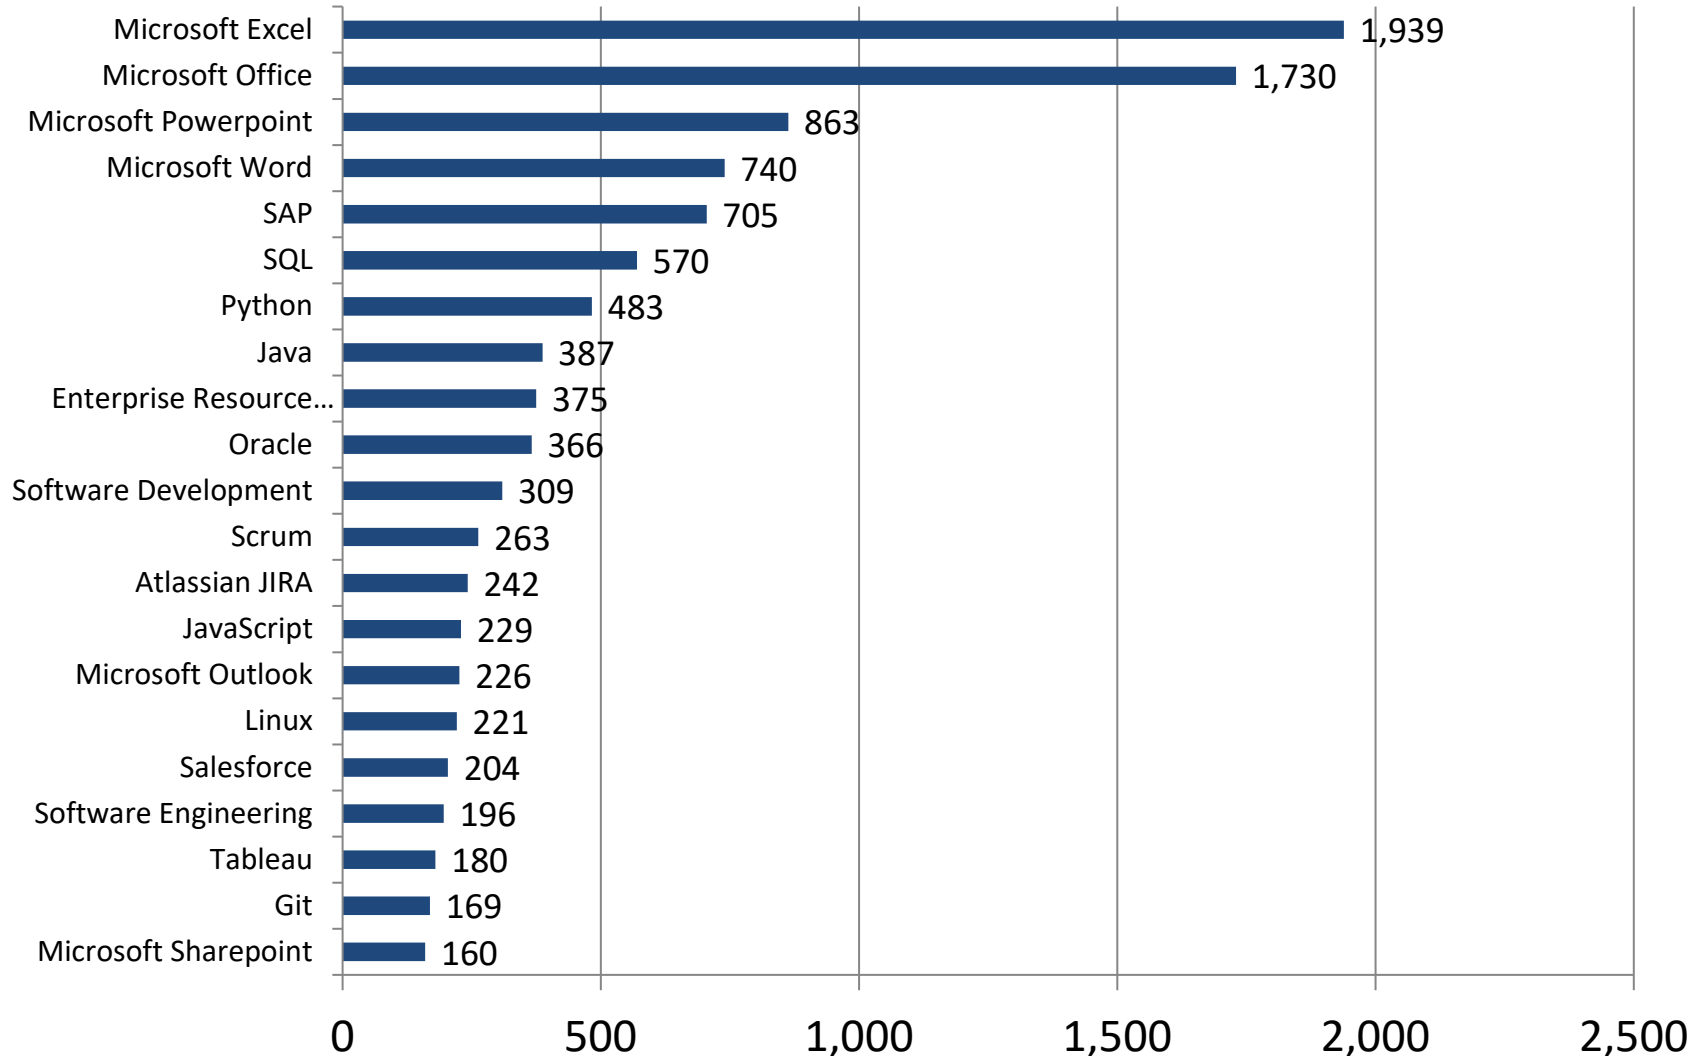

Greater Raritan Software & Programming Skills in Greatest Demand

Last 90 days (Dec. 18, 2022 - Mar. 17, 2023)

- Source: Burning Glass Technologies Inc., Labor Insight
  Prepared by New Jersey Department of Labor & Workforce Development – March, 2023