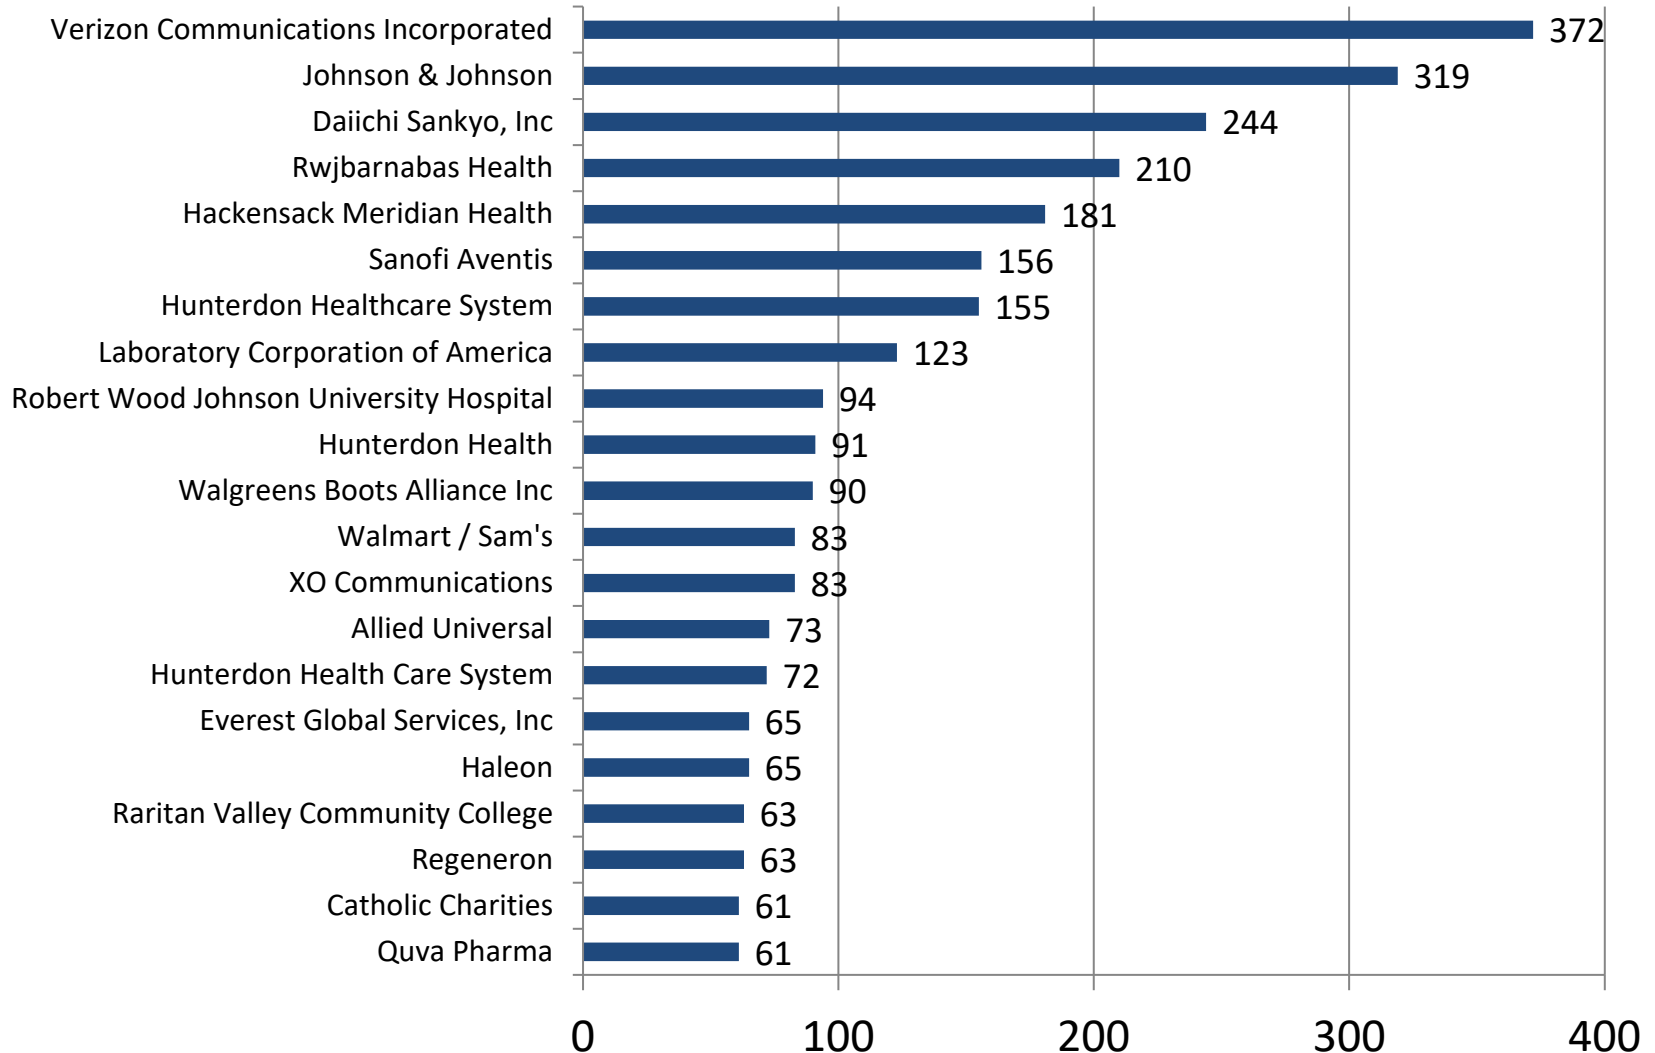

Greater Raritan Employers With The Most Listings

Last 90 days (Dec. 18, 2022 - Mar. 17, 2023)

- Source: Burning Glass Technologies Inc., Labor Insight
  Prepared by New Jersey Department of Labor & Workforce Development – March, 2023