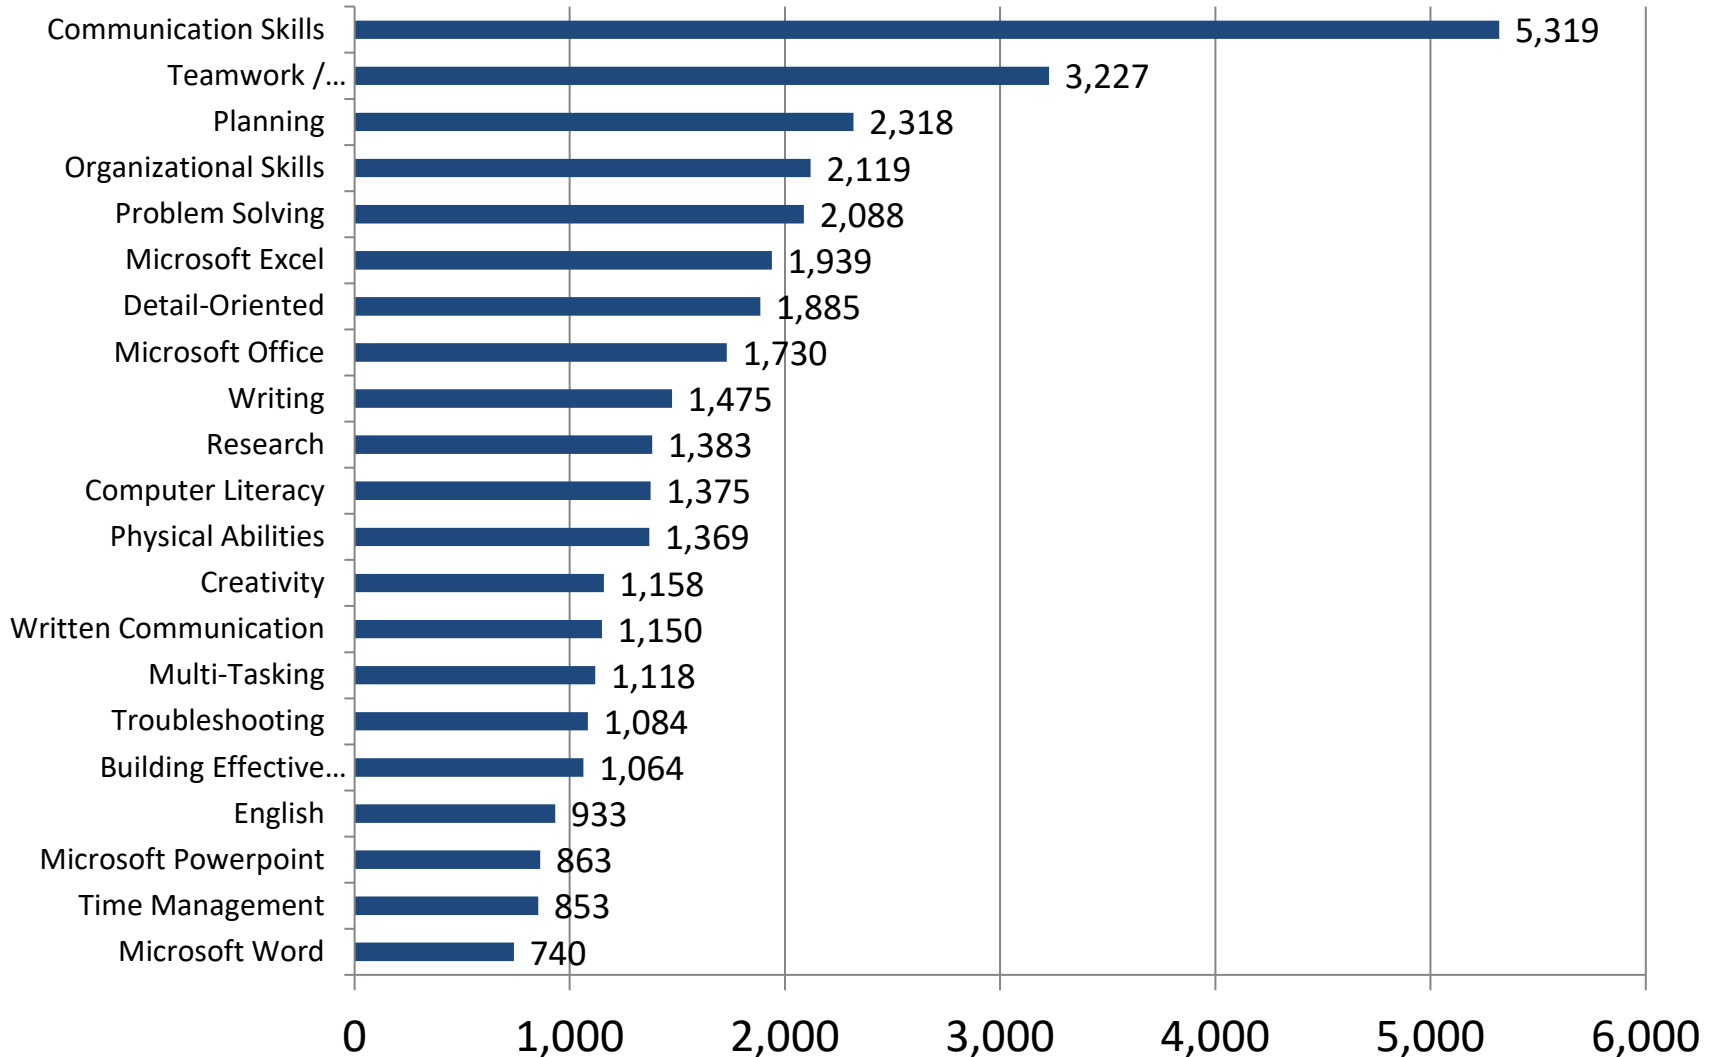

Greater Raritan Baseline Skills in Greatest Demand

Last 90 days (Dec. 18, 2022 - Mar. 17, 2023)

- Source: Burning Glass Technologies Inc., Labor Insight
  Prepared by New Jersey Department of Labor & Workforce Development – March, 2023