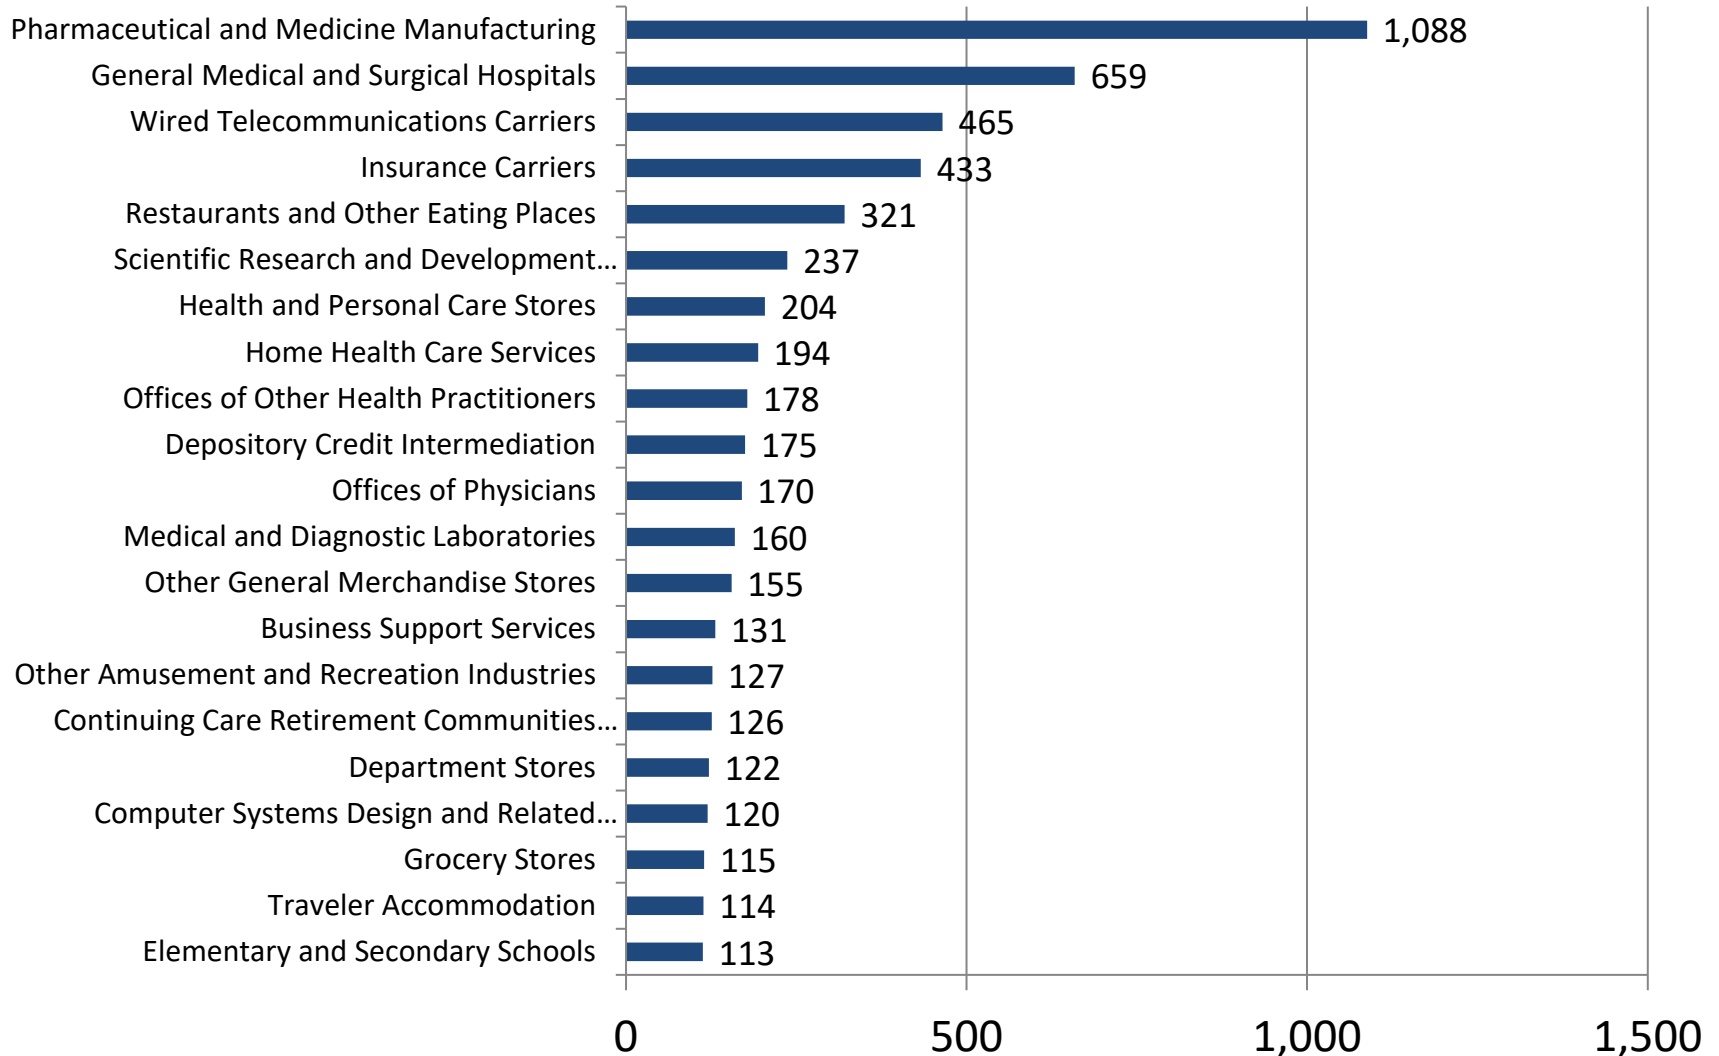

Greater Raritan Industries (4-digit NAICS) With The Most Listings

Last 90 days (Dec. 18, 2022 - Mar. 17, 2023)

- Source: Burning Glass Technologies Inc., Labor Insight
  Prepared by New Jersey Department of Labor & Workforce Development – March, 2023