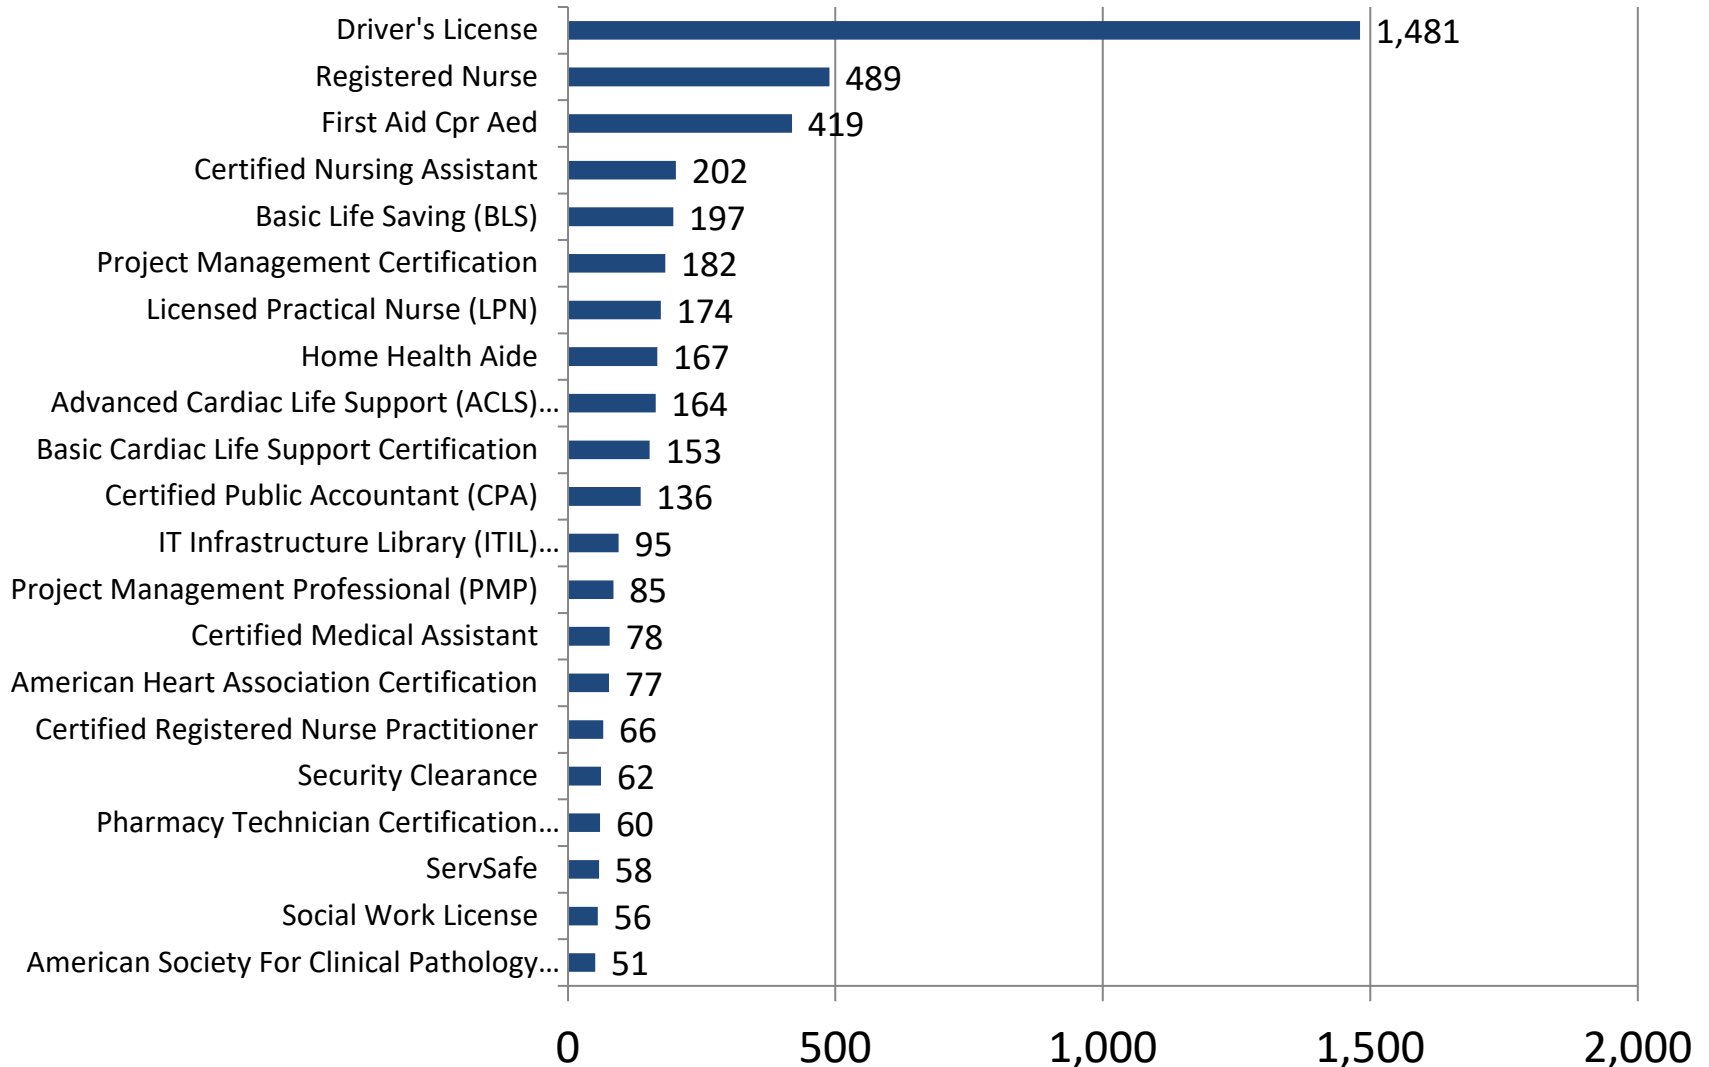

Greater Raritan Certifications in Greatest Demand

Last 90 days (Dec. 18, 2022 - Mar. 17, 2023)

- Source: Burning Glass Technologies Inc., Labor Insight
  Prepared by New Jersey Department of Labor & Workforce Development – March, 2023