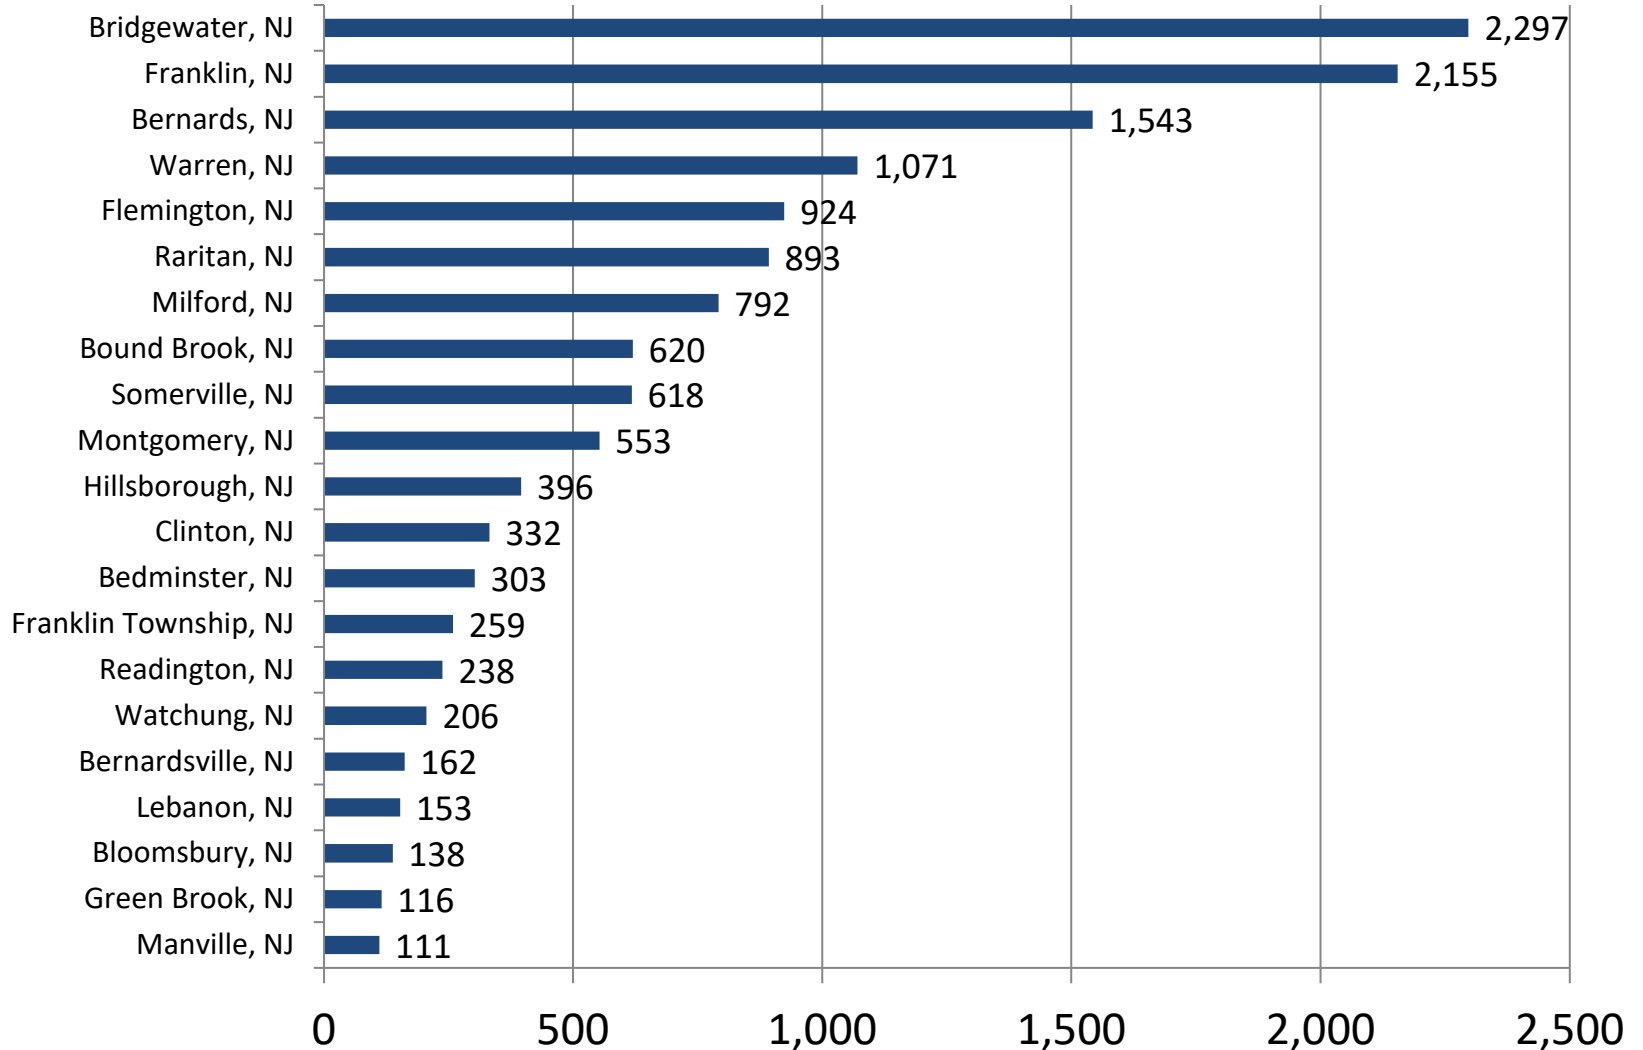

Greater Raritan

- Somerset County
- Hunterdon County

Greater Raritan Cities With The Most Listings

Last 90 days (Dec. 18, 2022 - Mar. 17, 2023)

• Source: Burning Glass Technologies Inc., Labor Insight
Prepared by New Jersey Department of Labor & Workforce Development – March, 2023