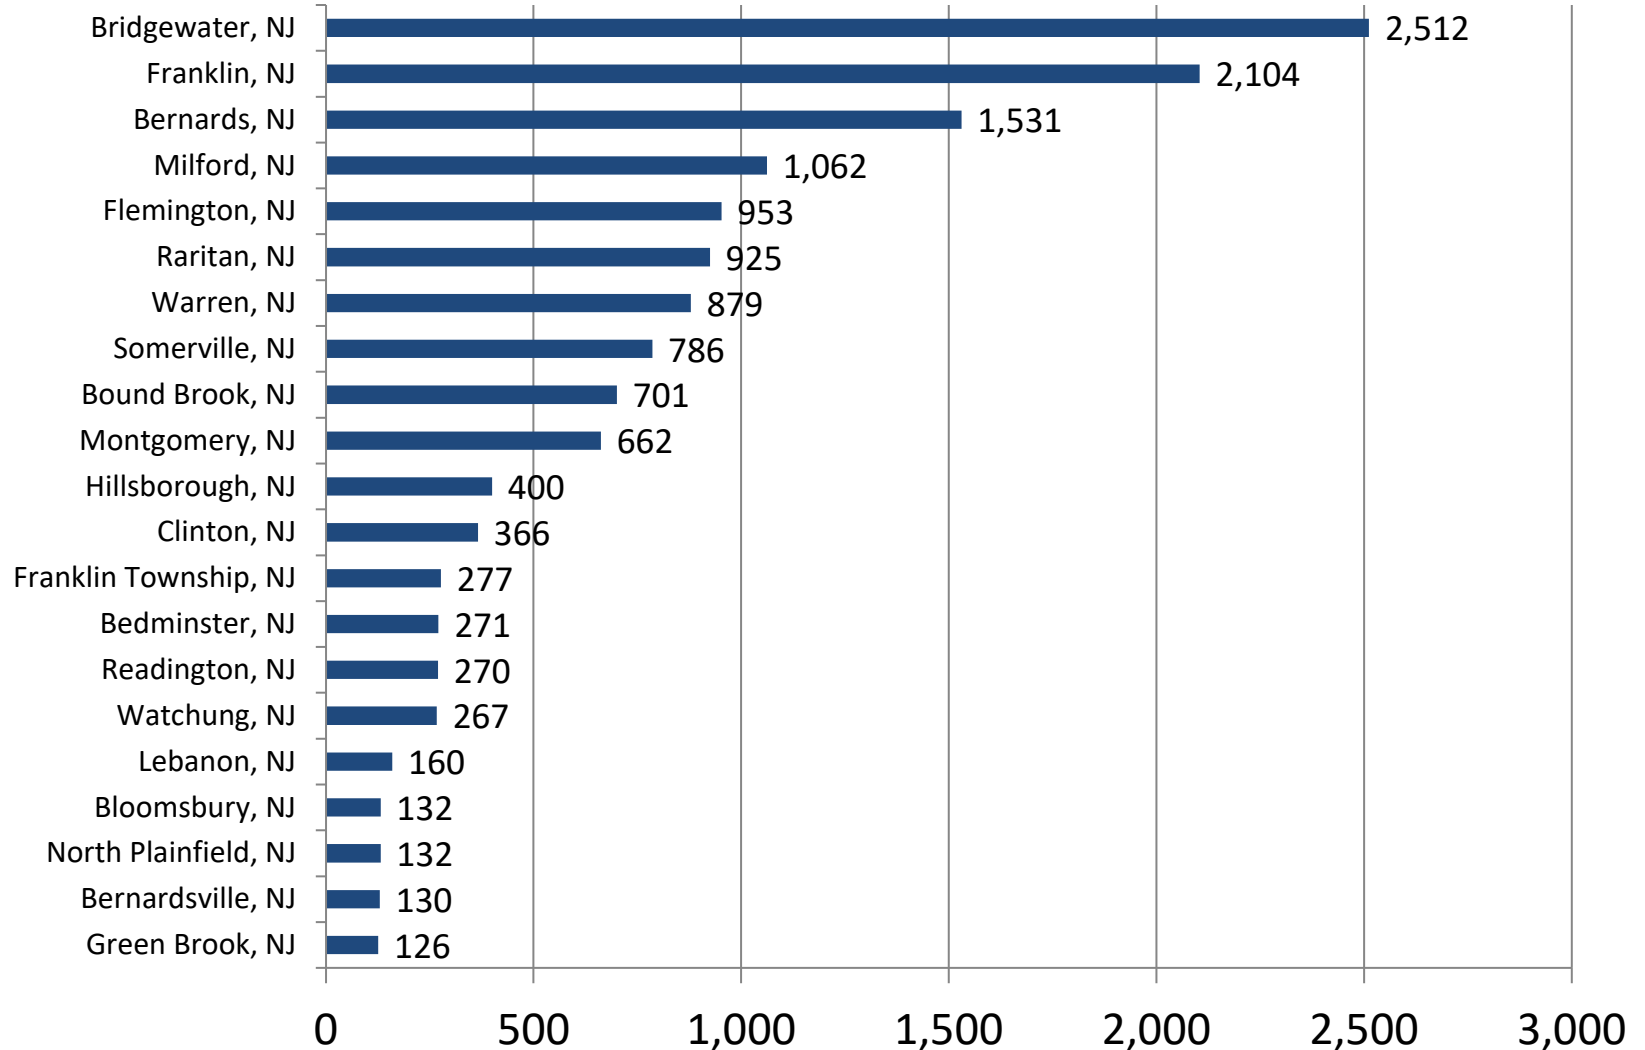

Greater Raritan

- Somerset County
- Hunterdon County

Greater Raritan Cities With The Most Listings

Last 90 days (Oct. 22, 2022 - Jan. 19, 2023)

- Source: Burning Glass Technologies Inc., Labor Insight
Prepared by New Jersey Department of Labor & Workforce Development – January, 2023