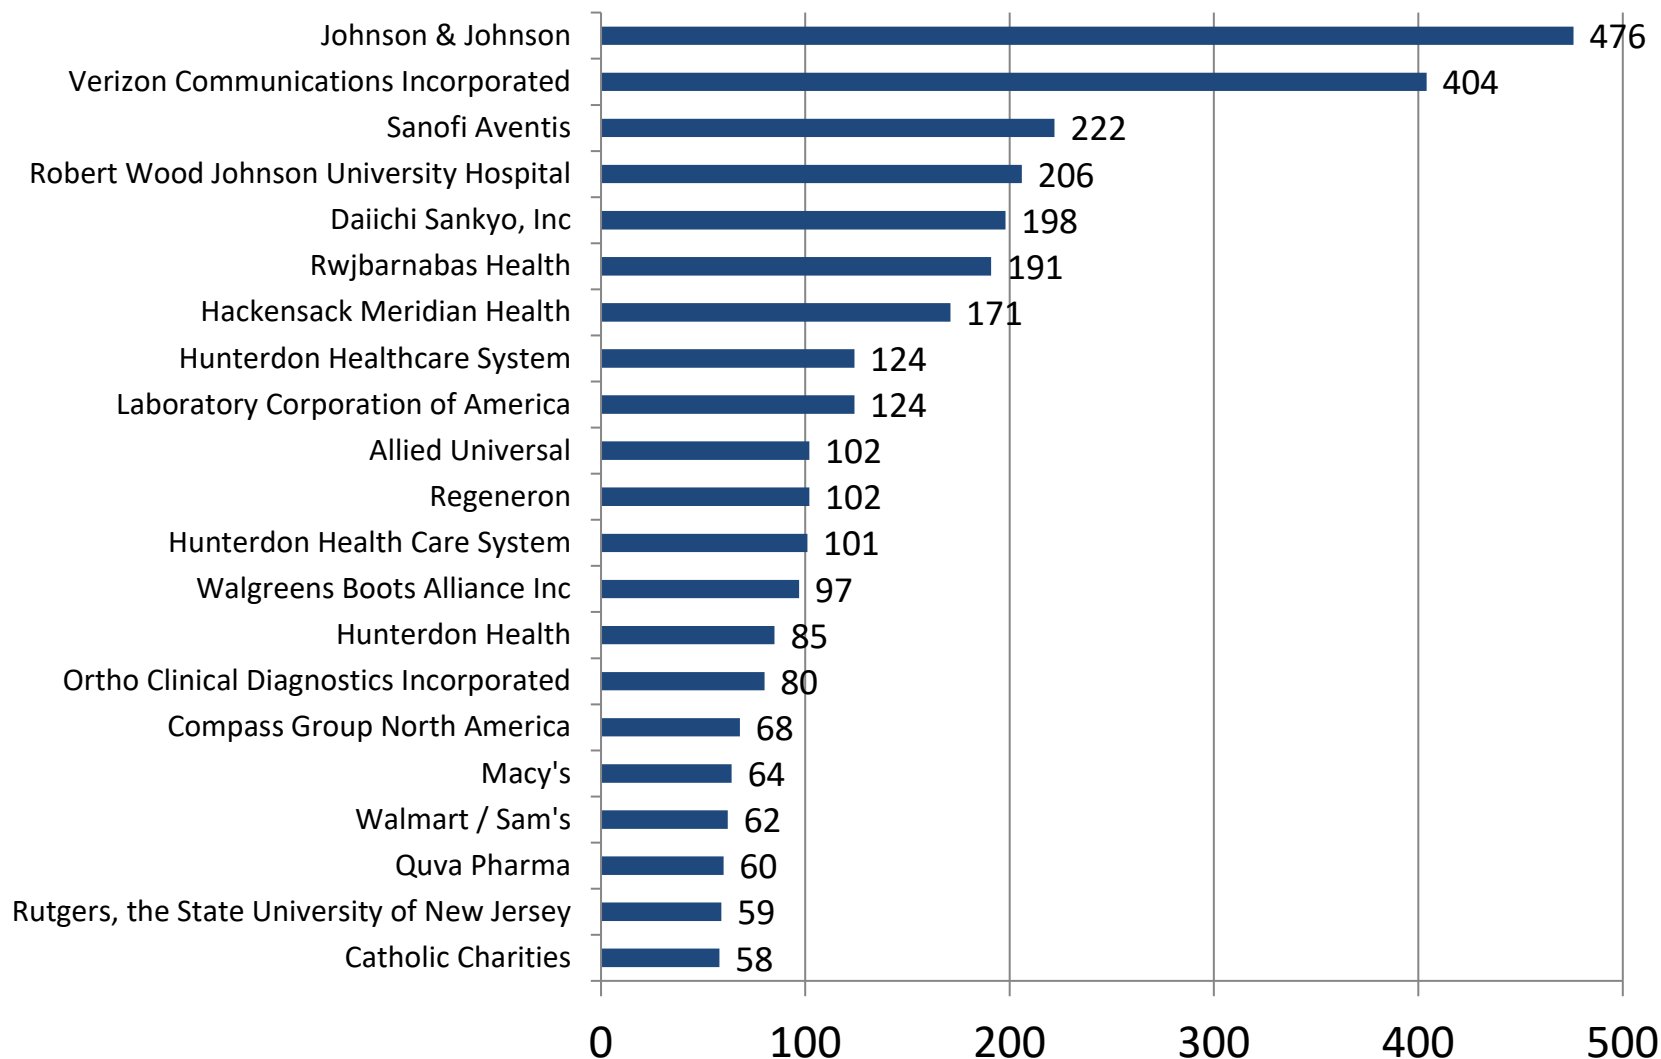

Greater Raritan Employers With The Most Listings

Last 90 days (Oct. 22, 2022 - Jan. 19, 2023)

- Source: Burning Glass Technologies Inc., Labor Insight
  Prepared by New Jersey Department of Labor & Workforce Development – January, 2023