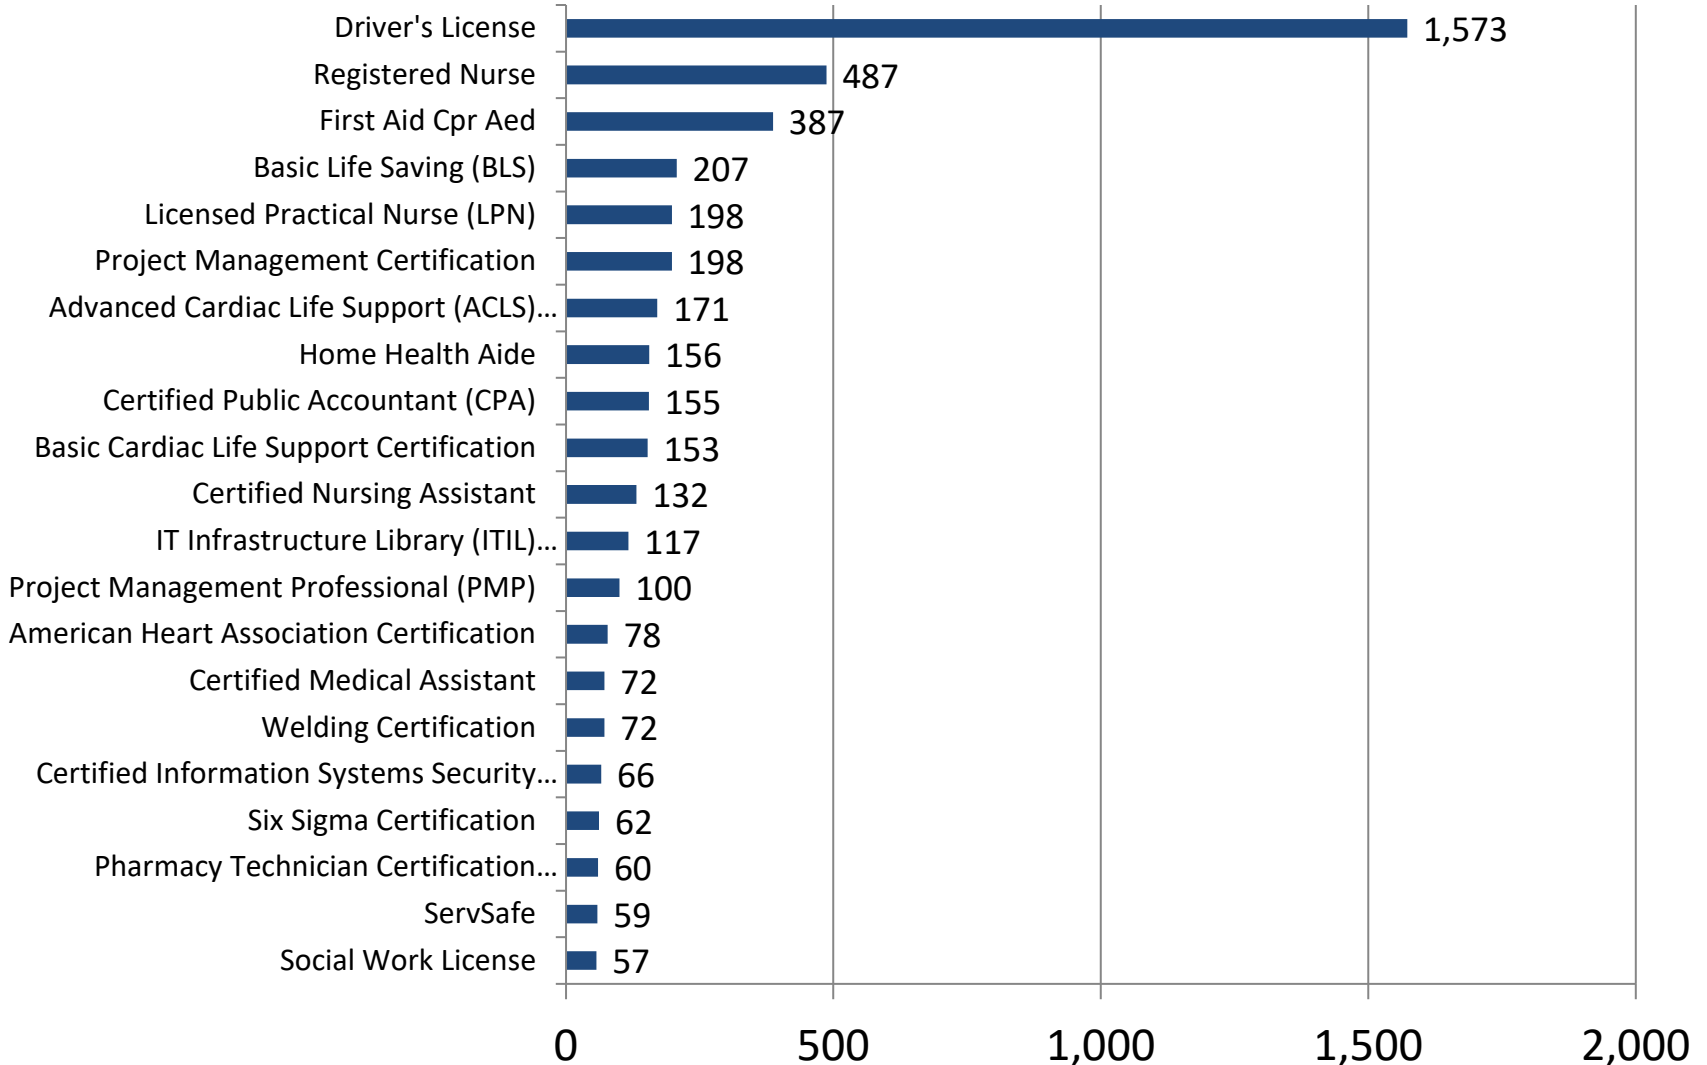

Greater Raritan Certifications in Greatest Demand

Last 90 days (Oct. 22, 2022 - Jan. 19, 2023)

- Source: Burning Glass Technologies Inc., Labor Insight
  Prepared by New Jersey Department of Labor & Workforce Development – January, 2023