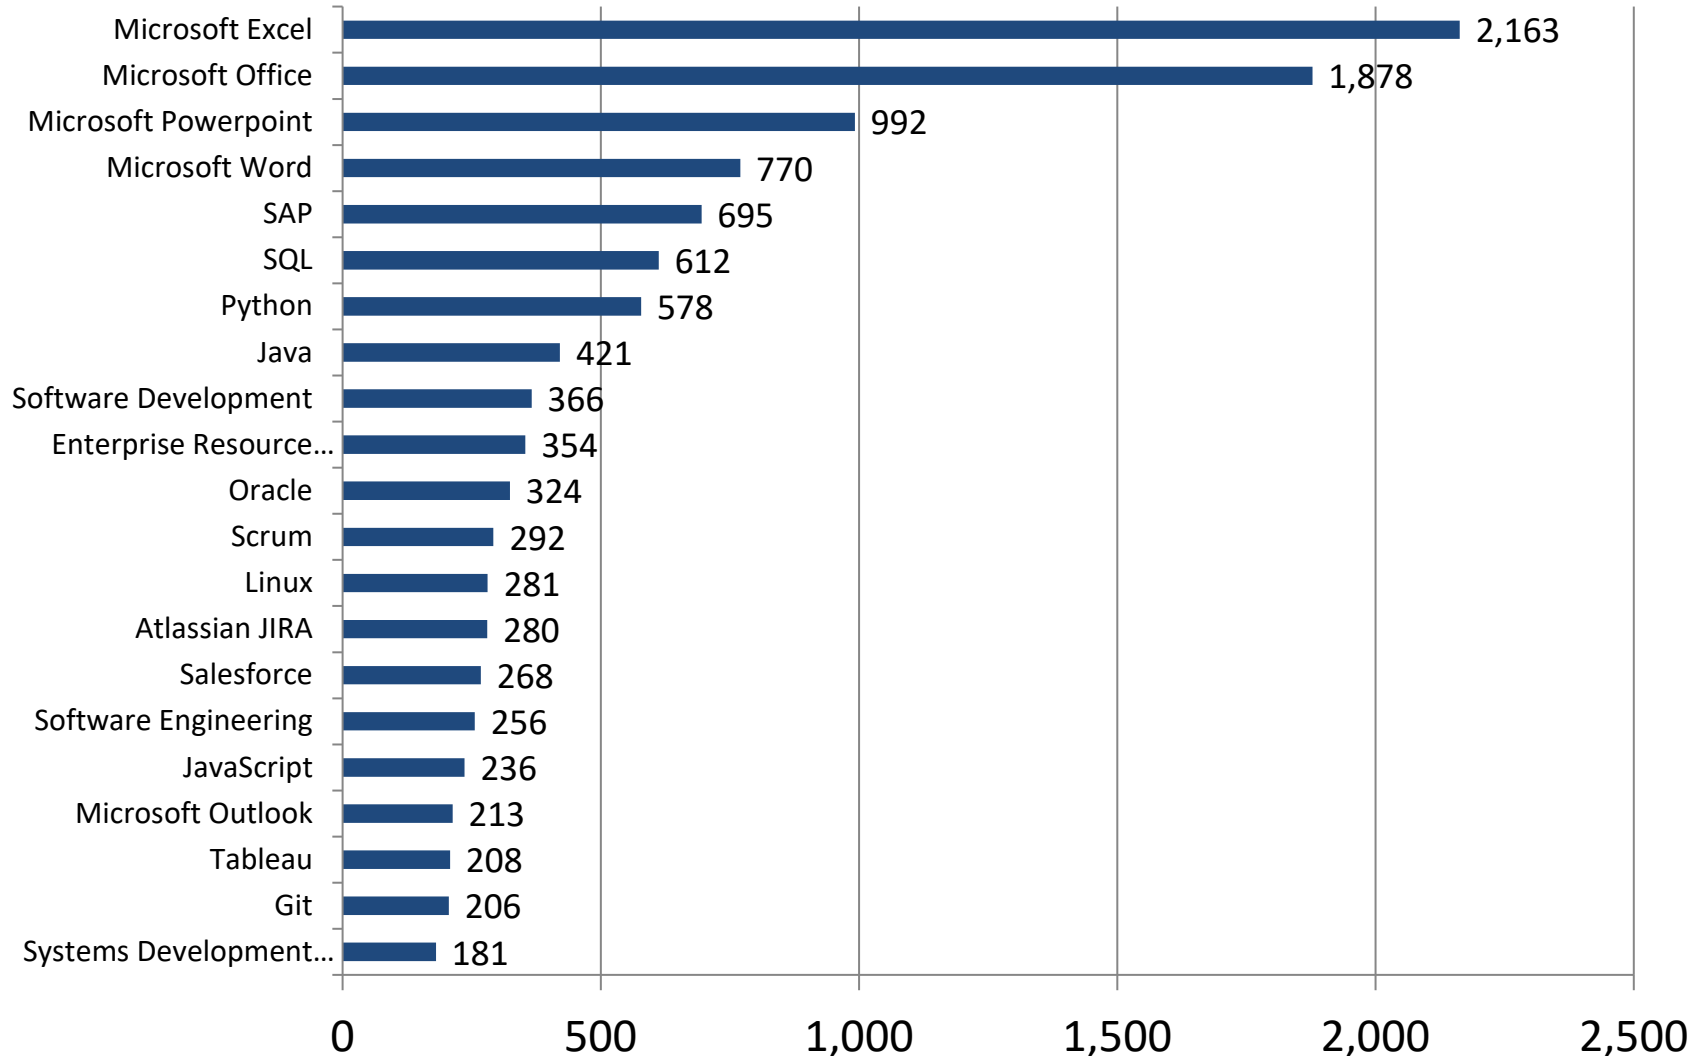

Greater Raritan Software & Programming Skills in Greatest Demand

Last 90 days (Oct. 22, 2022 - Jan. 19, 2023)

- Source: Burning Glass Technologies Inc., Labor Insight
  Prepared by New Jersey Department of Labor & Workforce Development – January, 2023