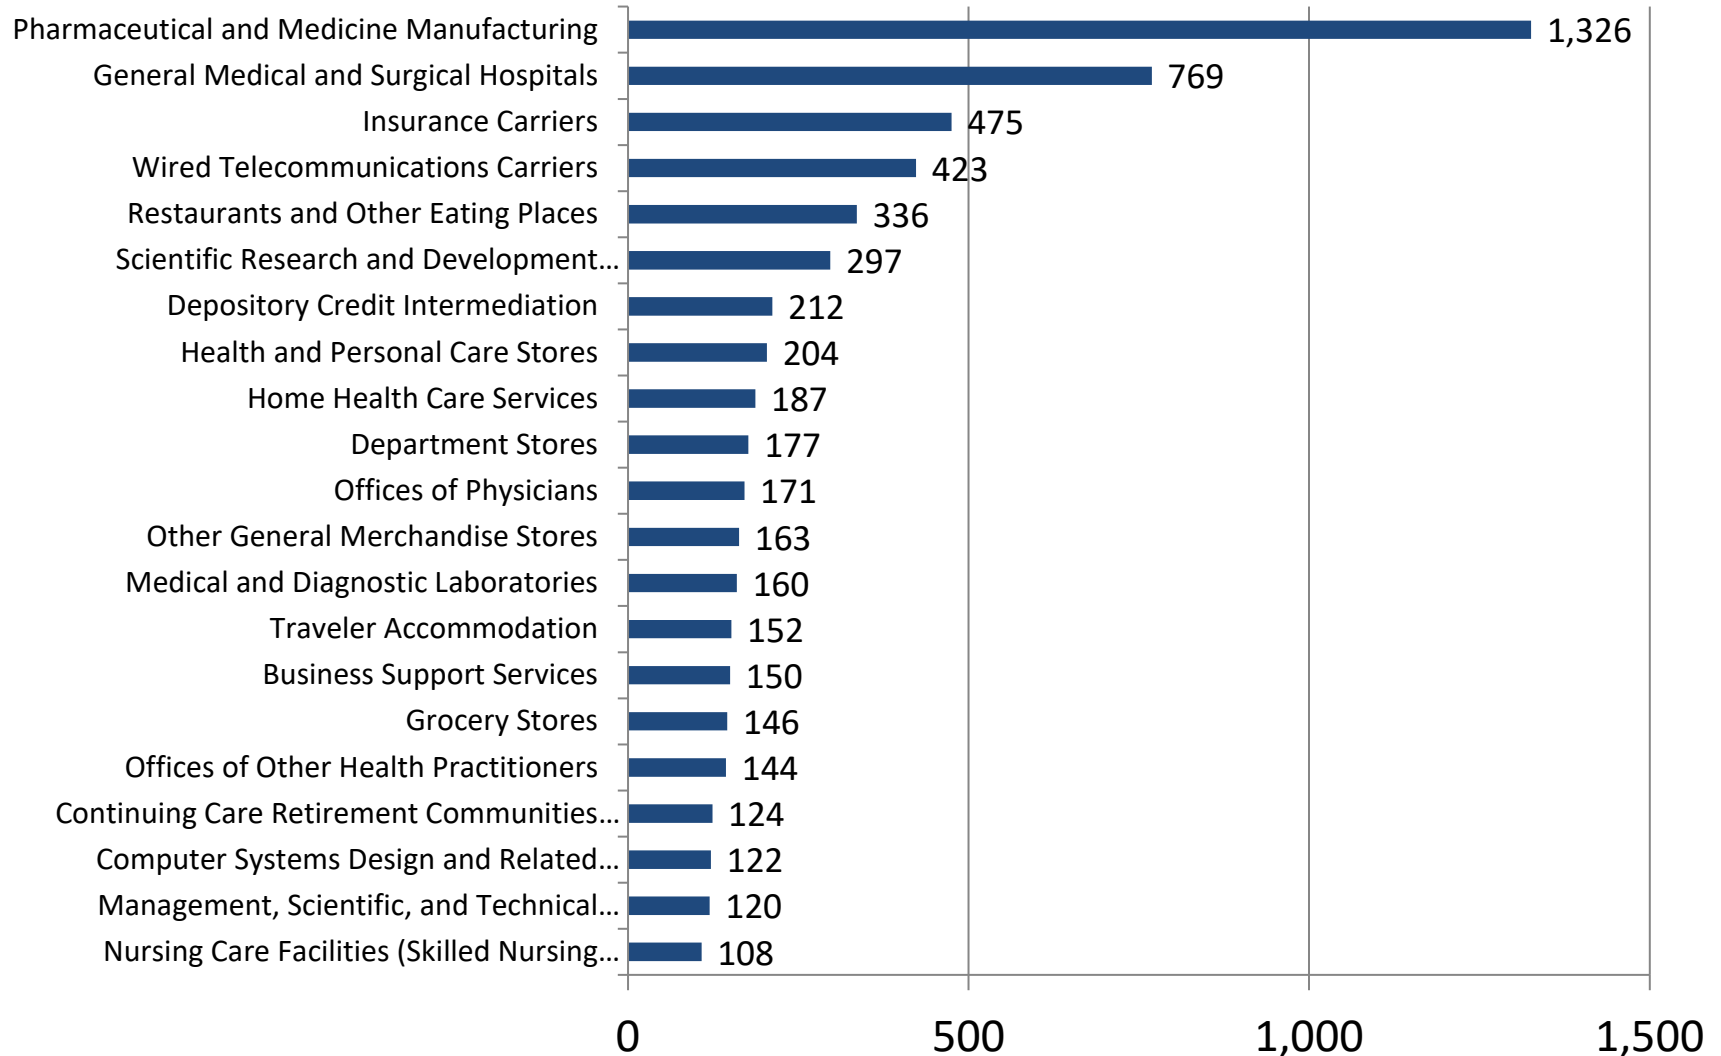

Greater Raritan Industries (4-digit NAICS) With The Most Listings

Last 90 days (Oct. 22, 2022 - Jan. 19, 2023)

- Source: Burning Glass Technologies Inc., Labor Insight
  Prepared by New Jersey Department of Labor & Workforce Development – January, 2023