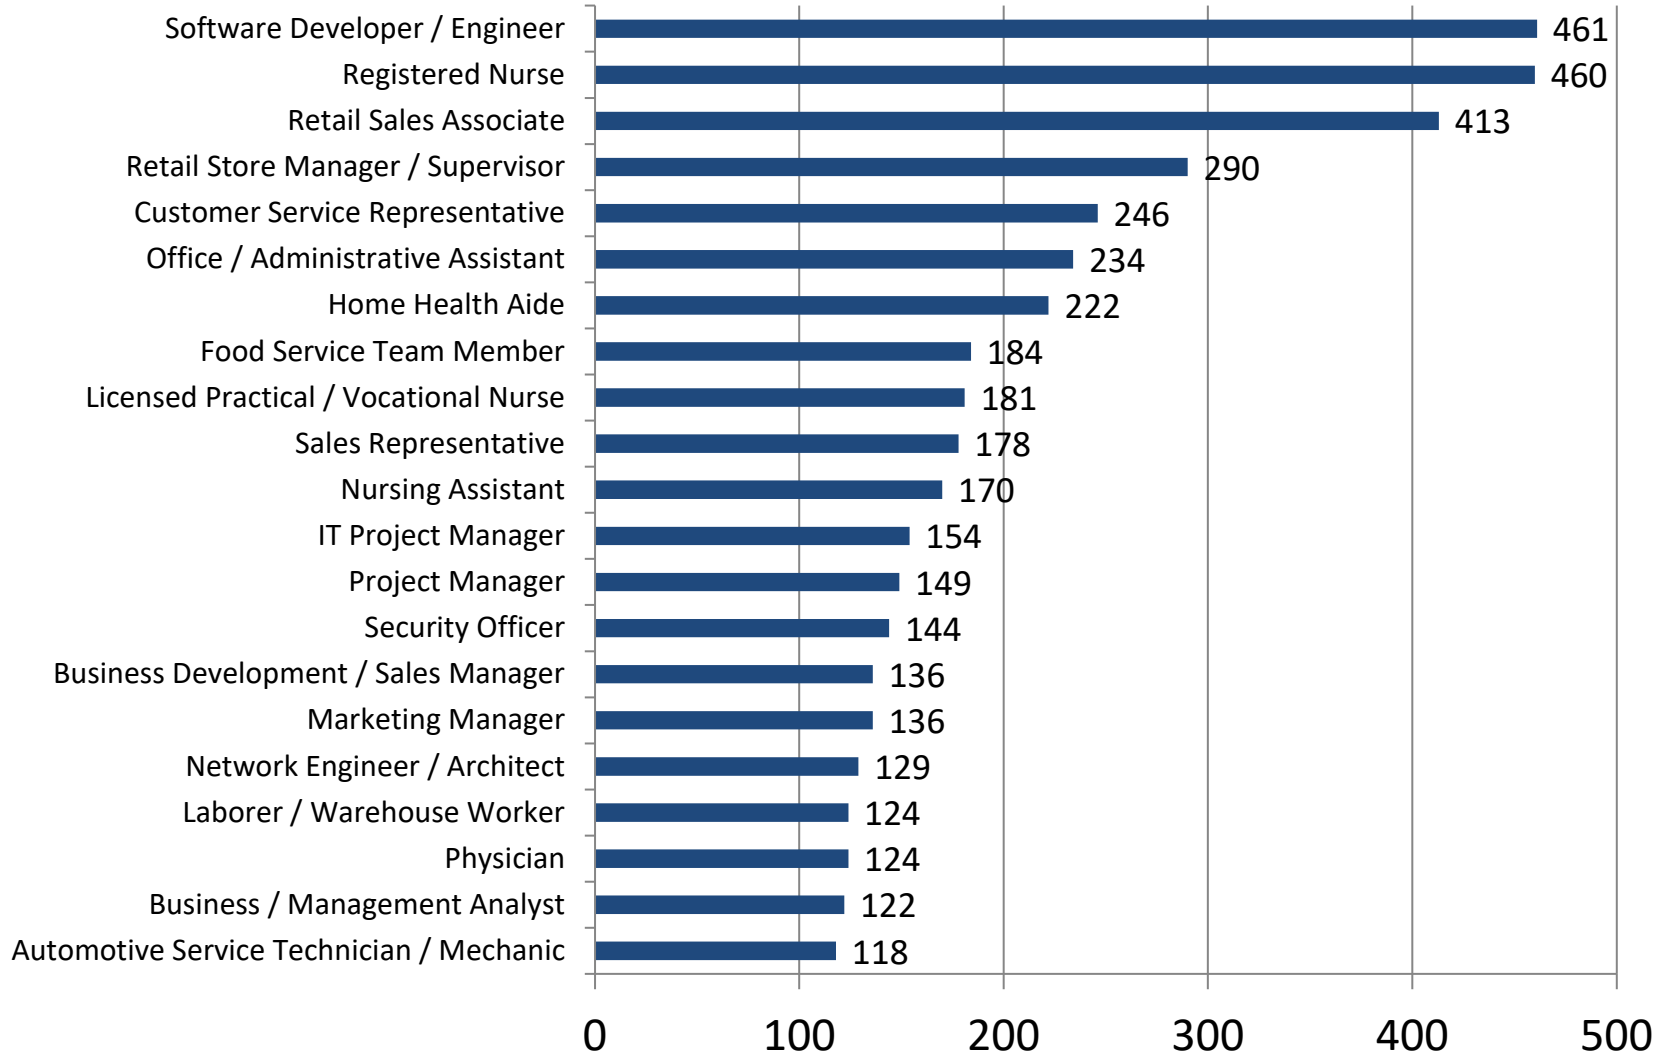

Greater Raritan Top Detailed Occupational Listings

Last 90 days (Oct. 22, 2022 - Jan. 19, 2023)

- Source: Burning Glass Technologies Inc., Labor Insight
  Prepared by New Jersey Department of Labor & Workforce Development – January, 2023