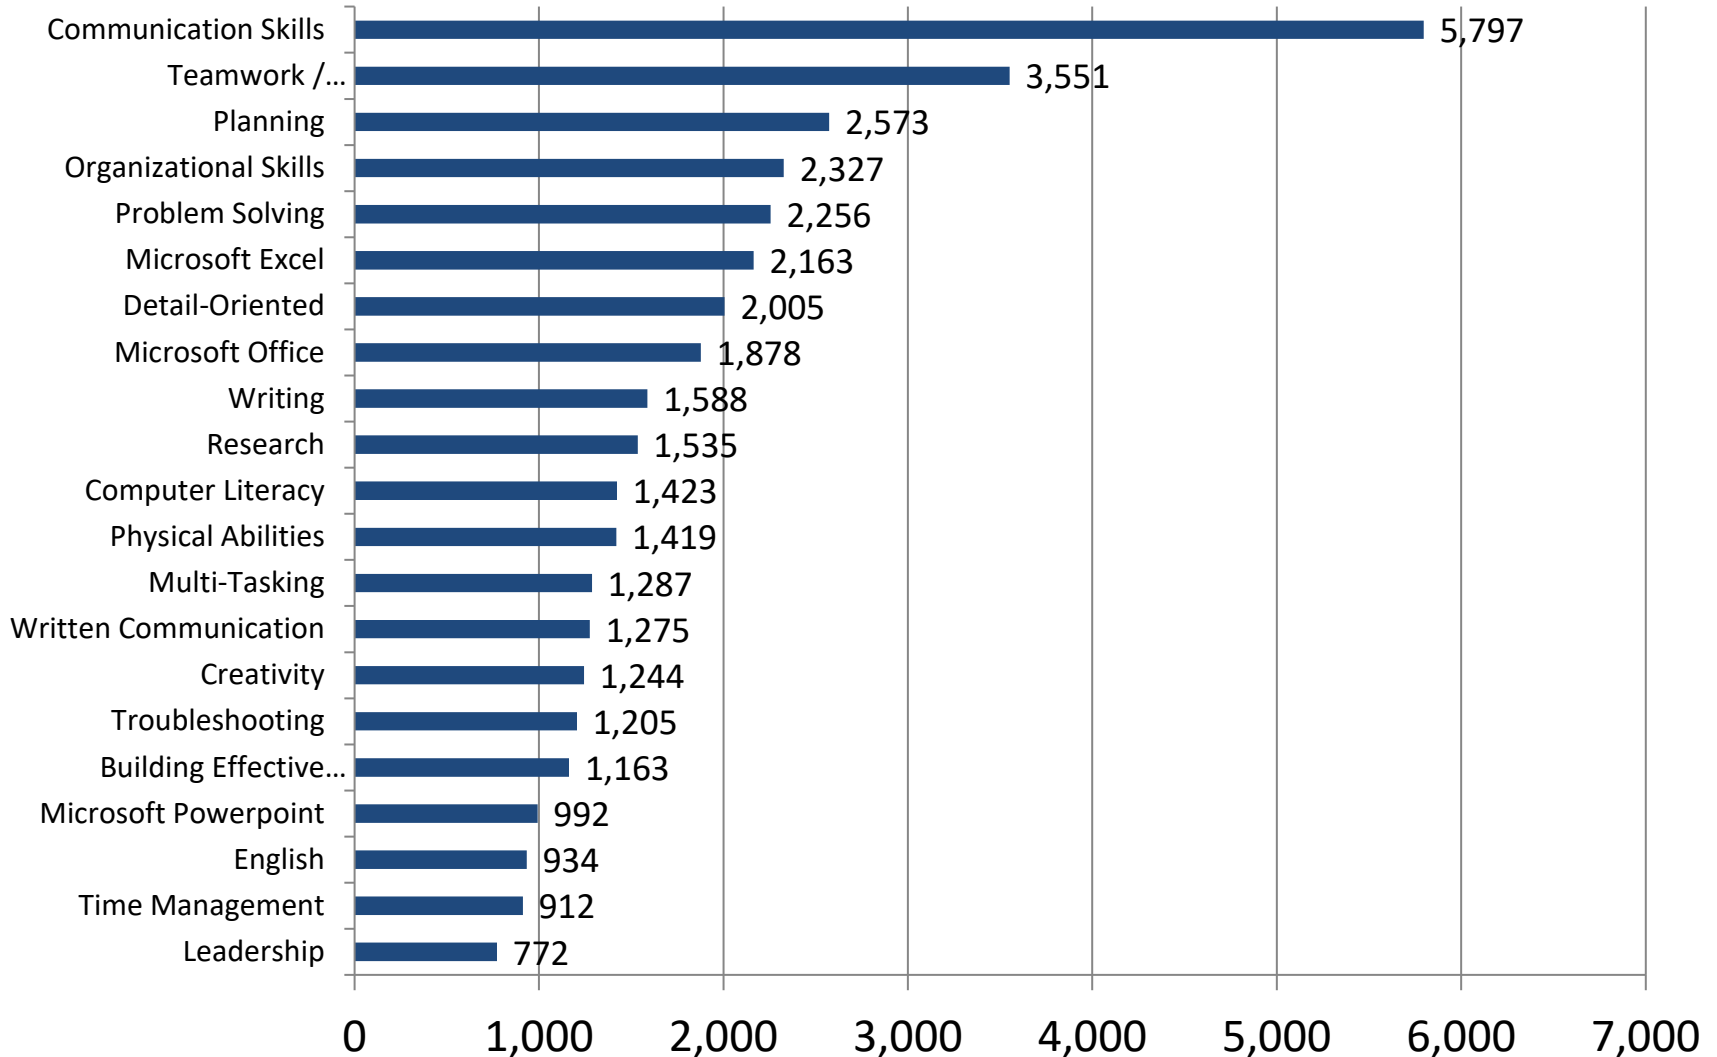

Greater Raritan Baseline Skills in Greatest Demand

Last 90 days (Oct. 22, 2022 - Jan. 19, 2023)

- Source: Burning Glass Technologies Inc., Labor Insight
  Prepared by New Jersey Department of Labor & Workforce Development – January, 2023