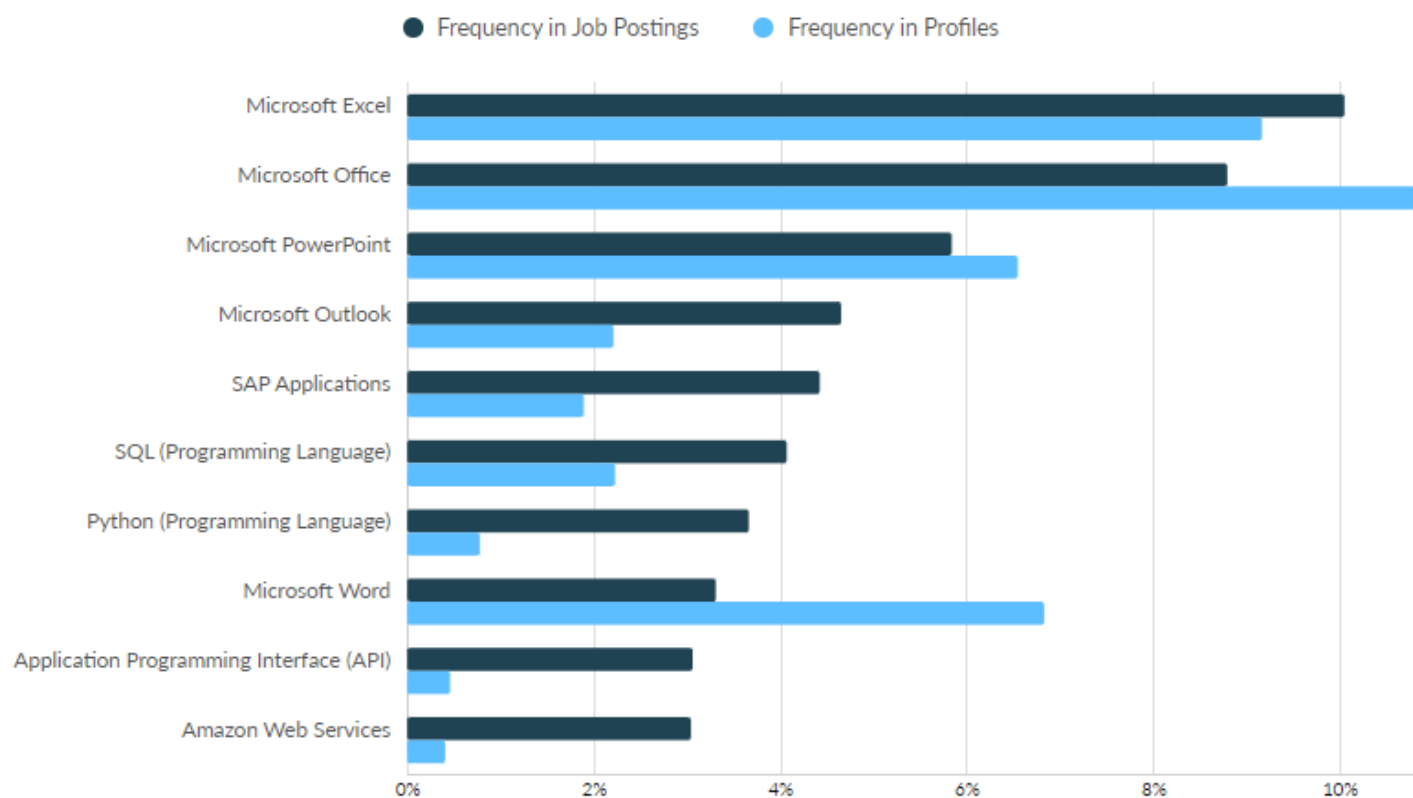

Top Software Skills

[Hide Detailed Table](#)

Skills	Postings	% of Total Postings	Profiles	% of Total Profiles
Microsoft Excel	1,805	10%	9,952	9%
Microsoft Office	1,579	9%	11,745	11%
Microsoft PowerPoint	1,047	6%	7,107	7%
Microsoft Outlook	836	5%	2,400	2%
SAP Applications	794	4%	2,059	2%
SQL (Programming Language)	731	4%	2,425	2%
Python (Programming Language)	658	4%	838	1%
Microsoft Word	593	3%	7,427	7%
Application Programming Interface (API)	550	3%	508	0%
Amazon Web Services	547	3%	450	0%