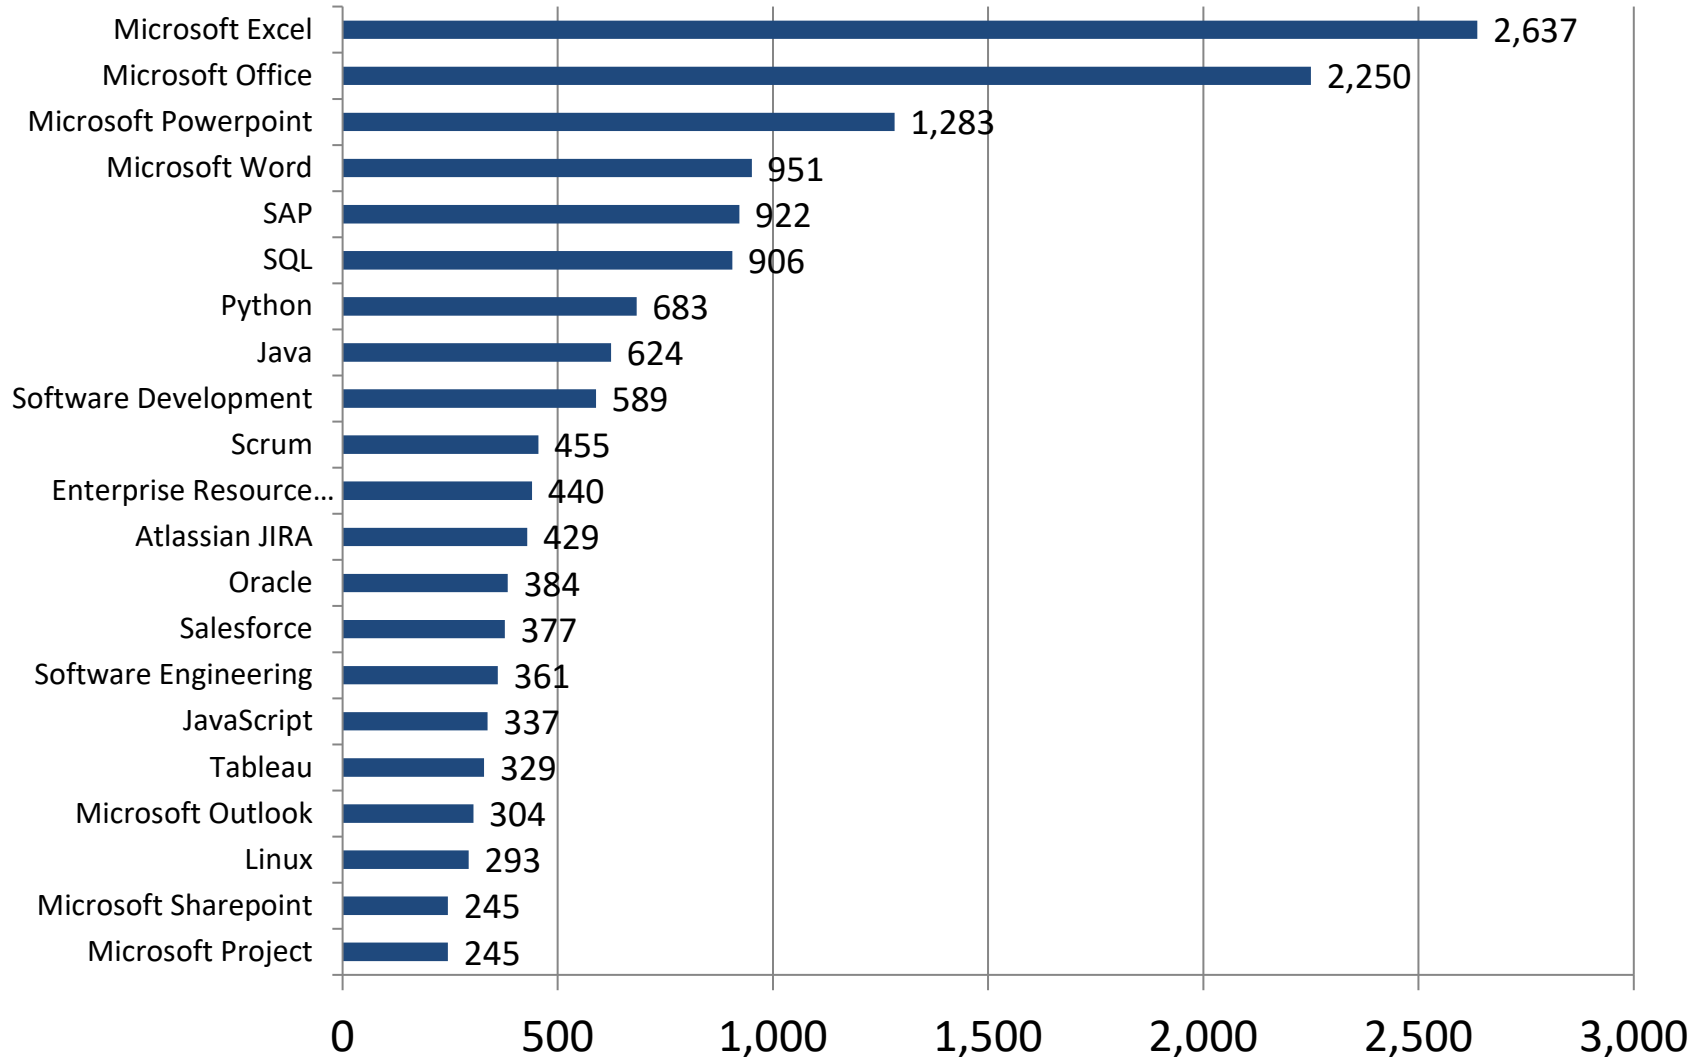

Greater Raritan Software & Programming Skills in Greatest Demand

Last 90 days (Dec. 19, 2021 - Mar. 18, 2022)

• Source: Burning Glass Technologies Inc., Labor Insight

Prepared by New Jersey Department of Labor & Workforce Development – March, 2022