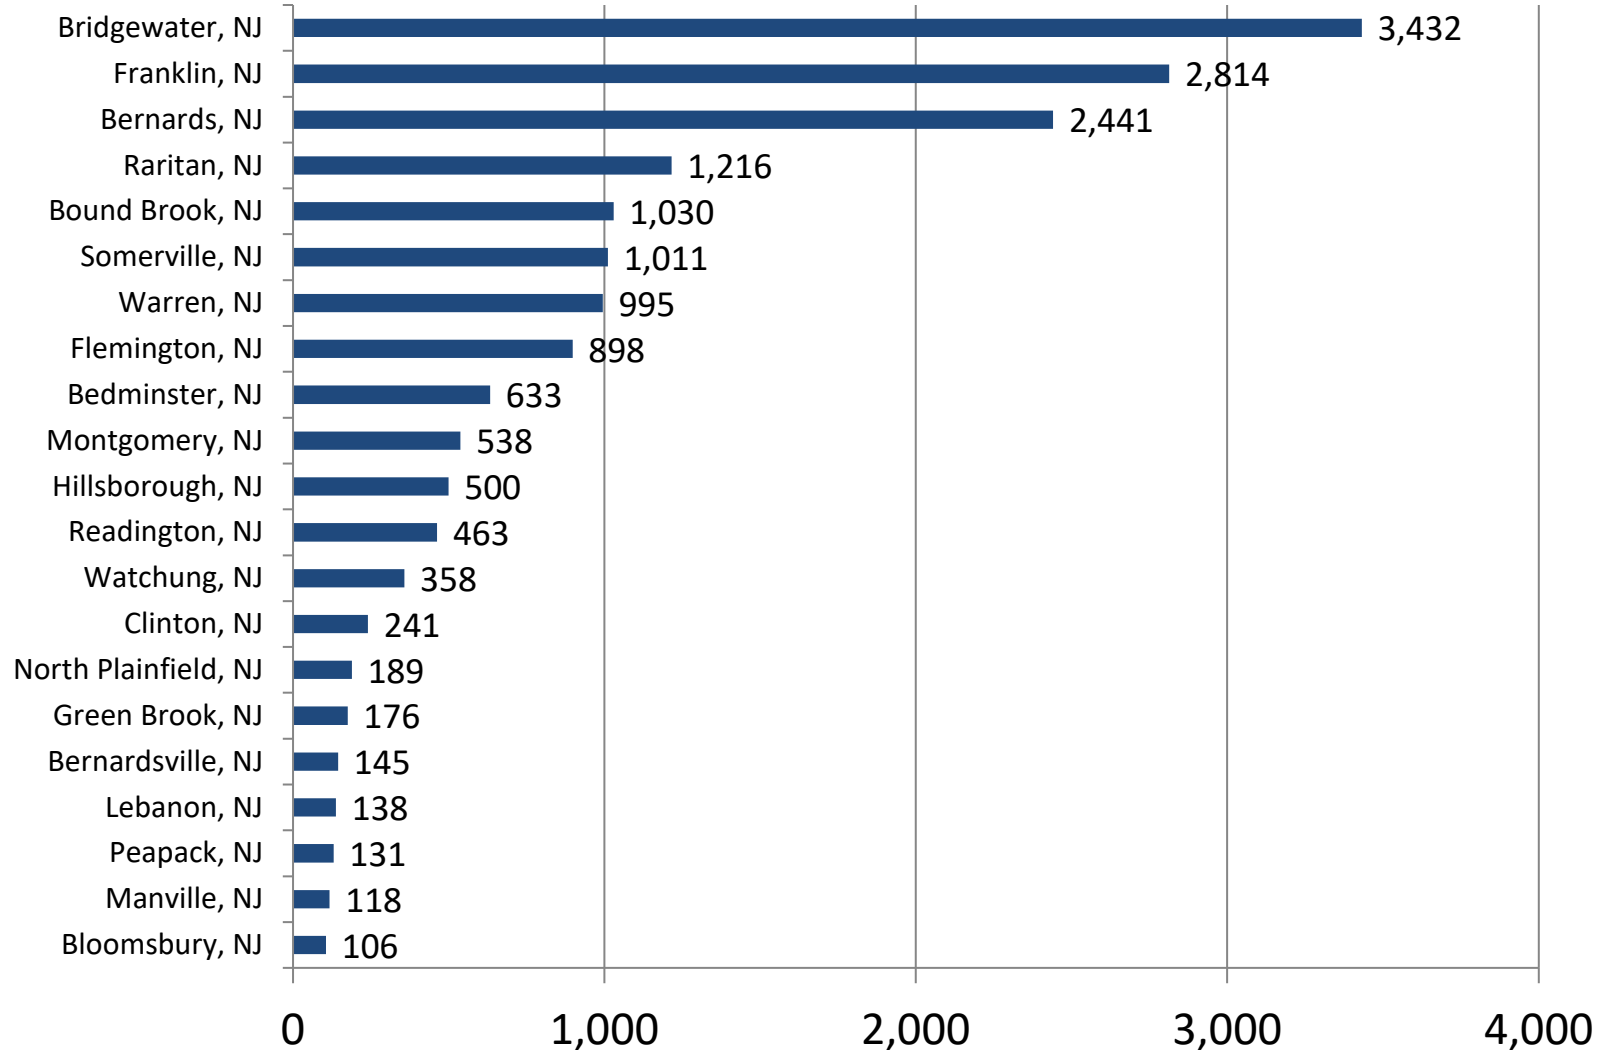

Greater Raritan Cities With The Most Listings

Last 90 days (Dec. 19, 2021 - Mar. 18, 2022)

- Source: Burning Glass Technologies Inc., Labor Insight
  Prepared by New Jersey Department of Labor & Workforce Development – March, 2022