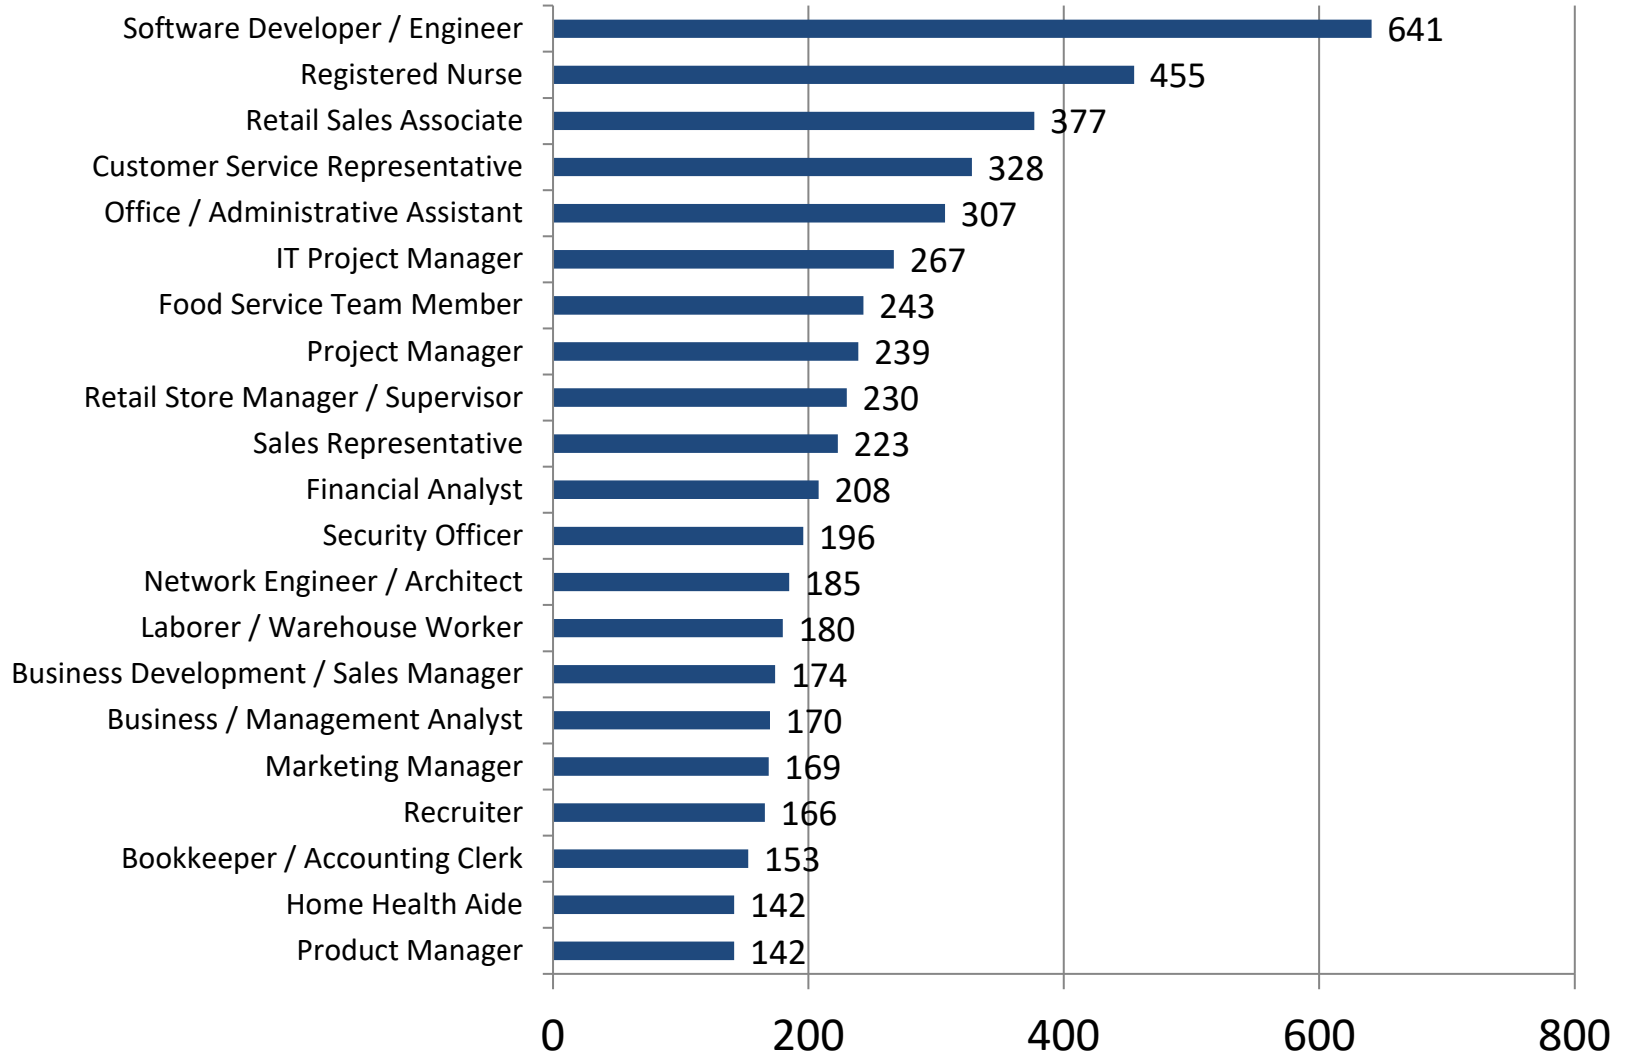

Greater Raritan Top Detailed Occupational Listings

Last 90 days (Dec. 19, 2021 - Mar. 18, 2022)

- Source: Burning Glass Technologies Inc., Labor Insight
  Prepared by New Jersey Department of Labor & Workforce Development – March, 2022