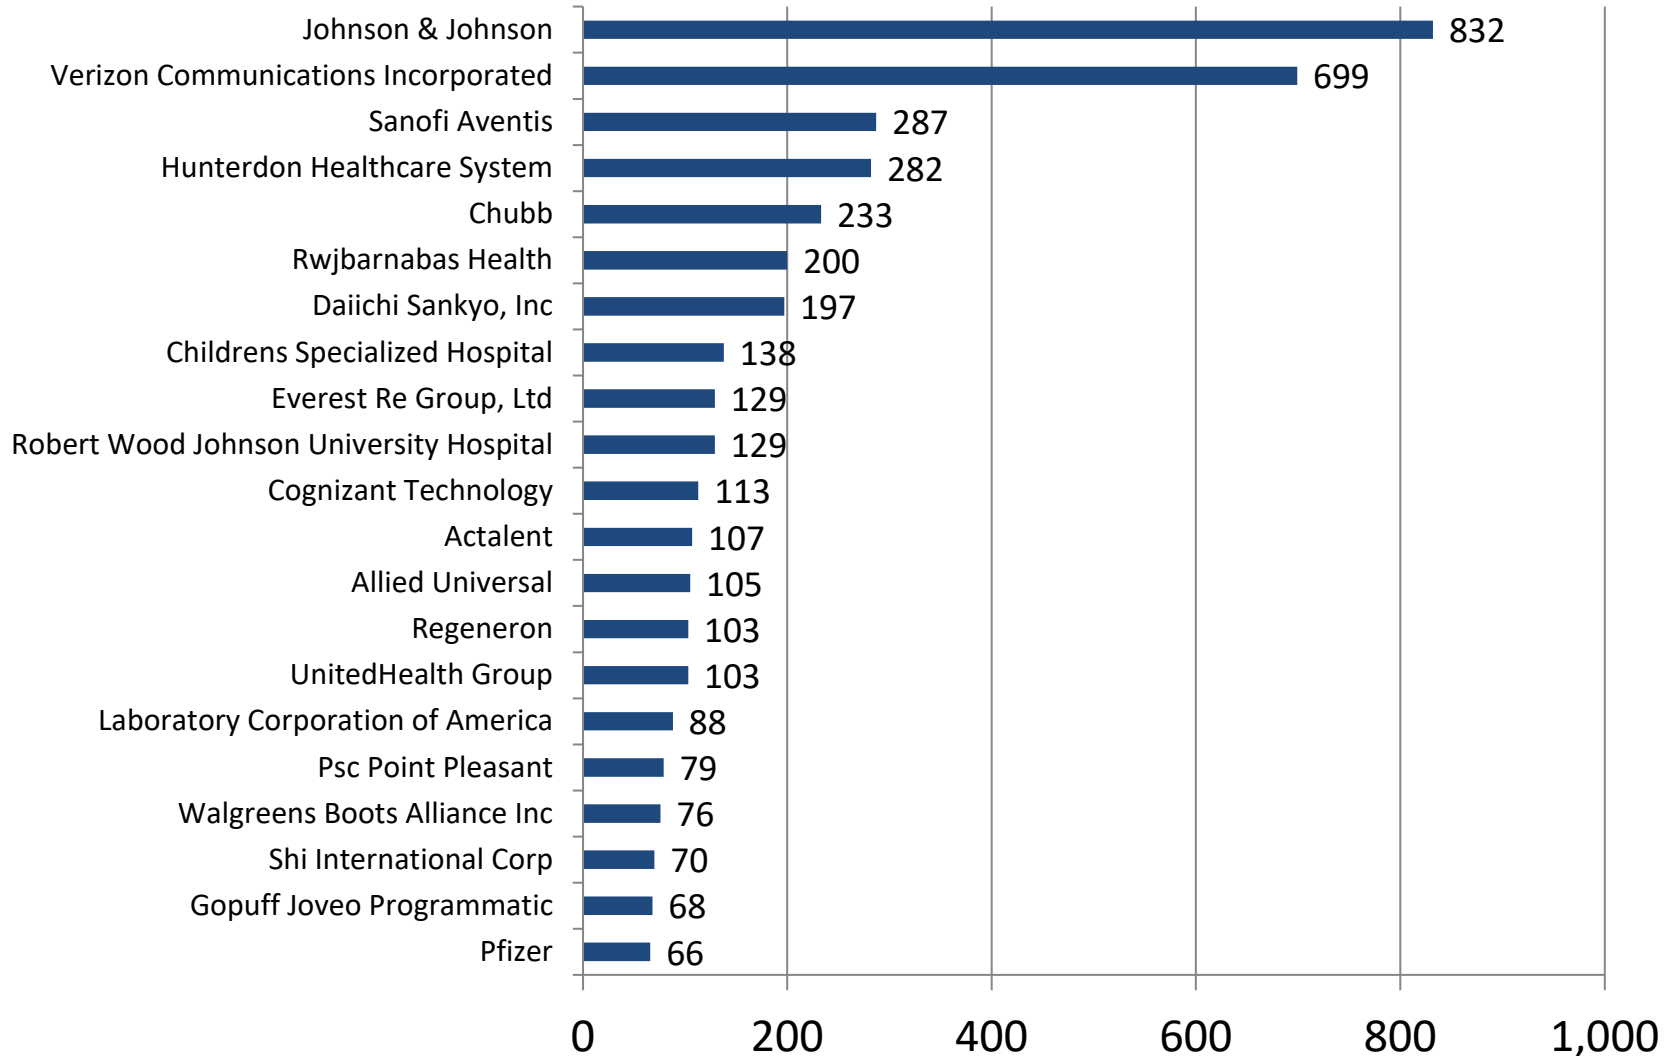

Greater Raritan Employers With The Most Listings

Last 90 days (Dec. 19, 2021 - Mar. 18, 2022)

- Source: Burning Glass Technologies Inc., Labor Insight
  Prepared by New Jersey Department of Labor & Workforce Development – March, 2022