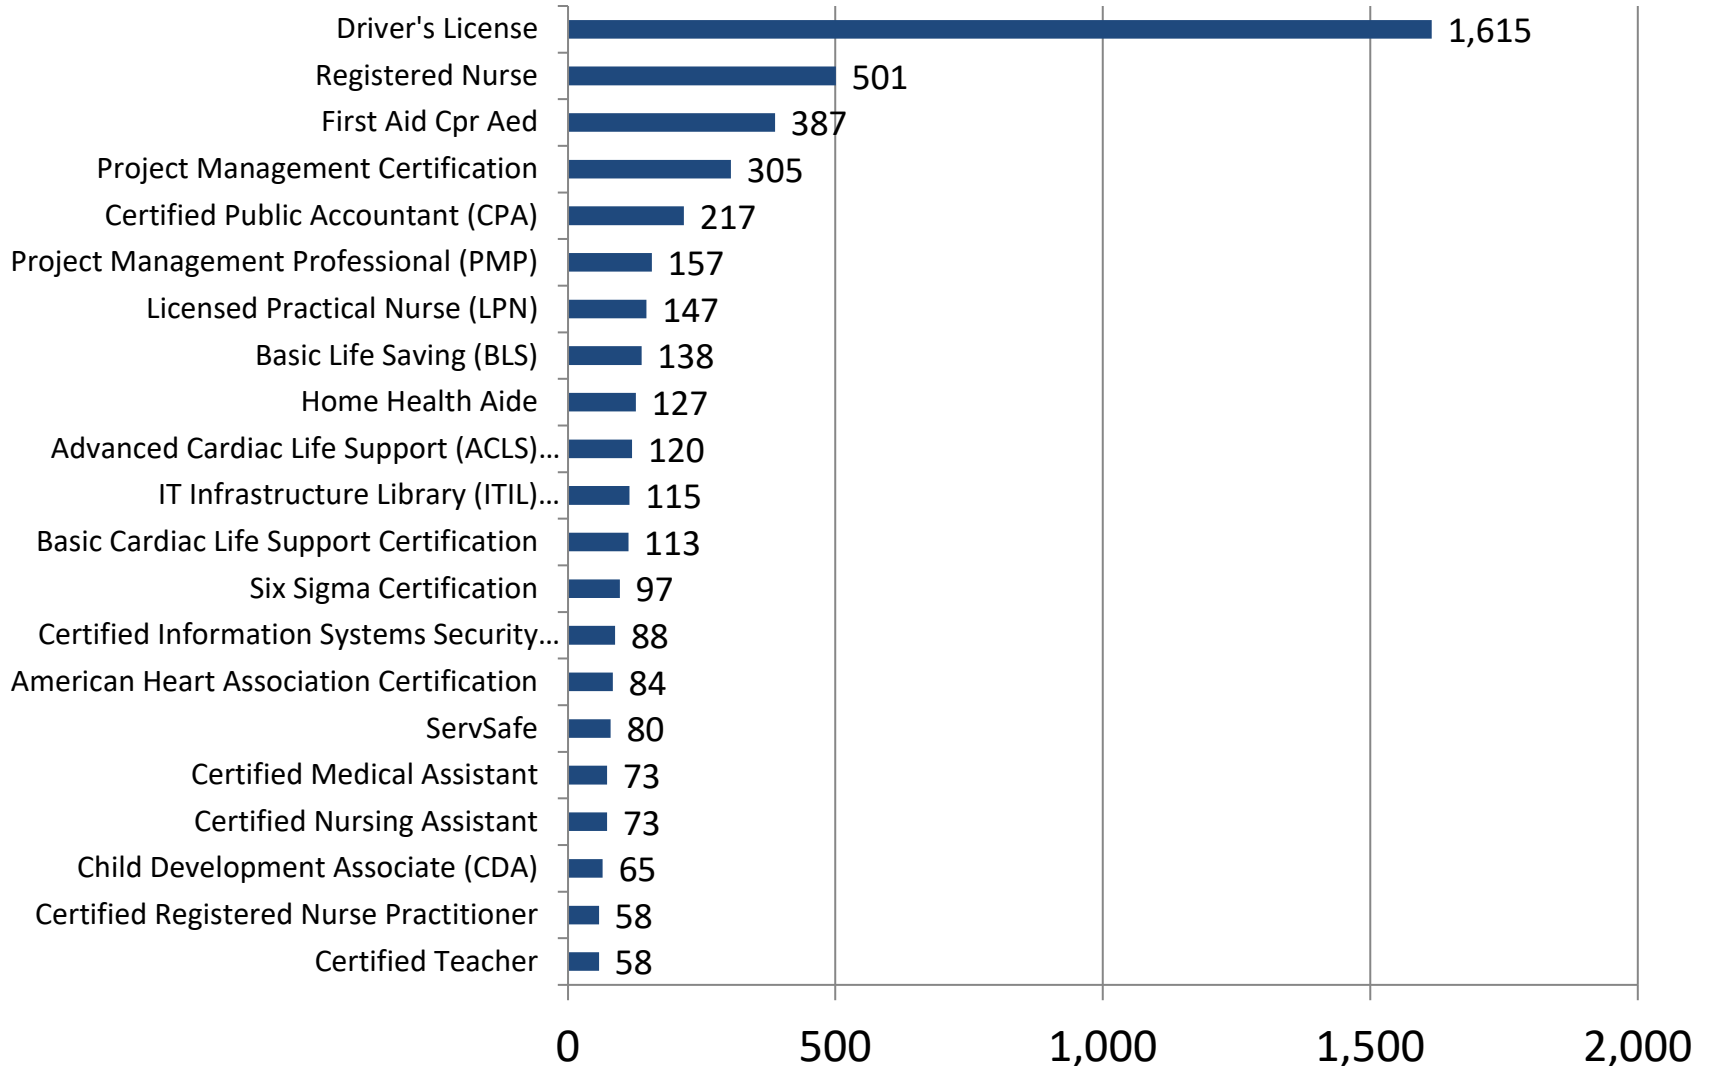

Greater Raritan Certifications in Greatest Demand

Last 90 days (Dec. 19, 2021 - Mar. 18, 2022)

- Source: Burning Glass Technologies Inc., Labor Insight
  Prepared by New Jersey Department of Labor & Workforce Development – March, 2022