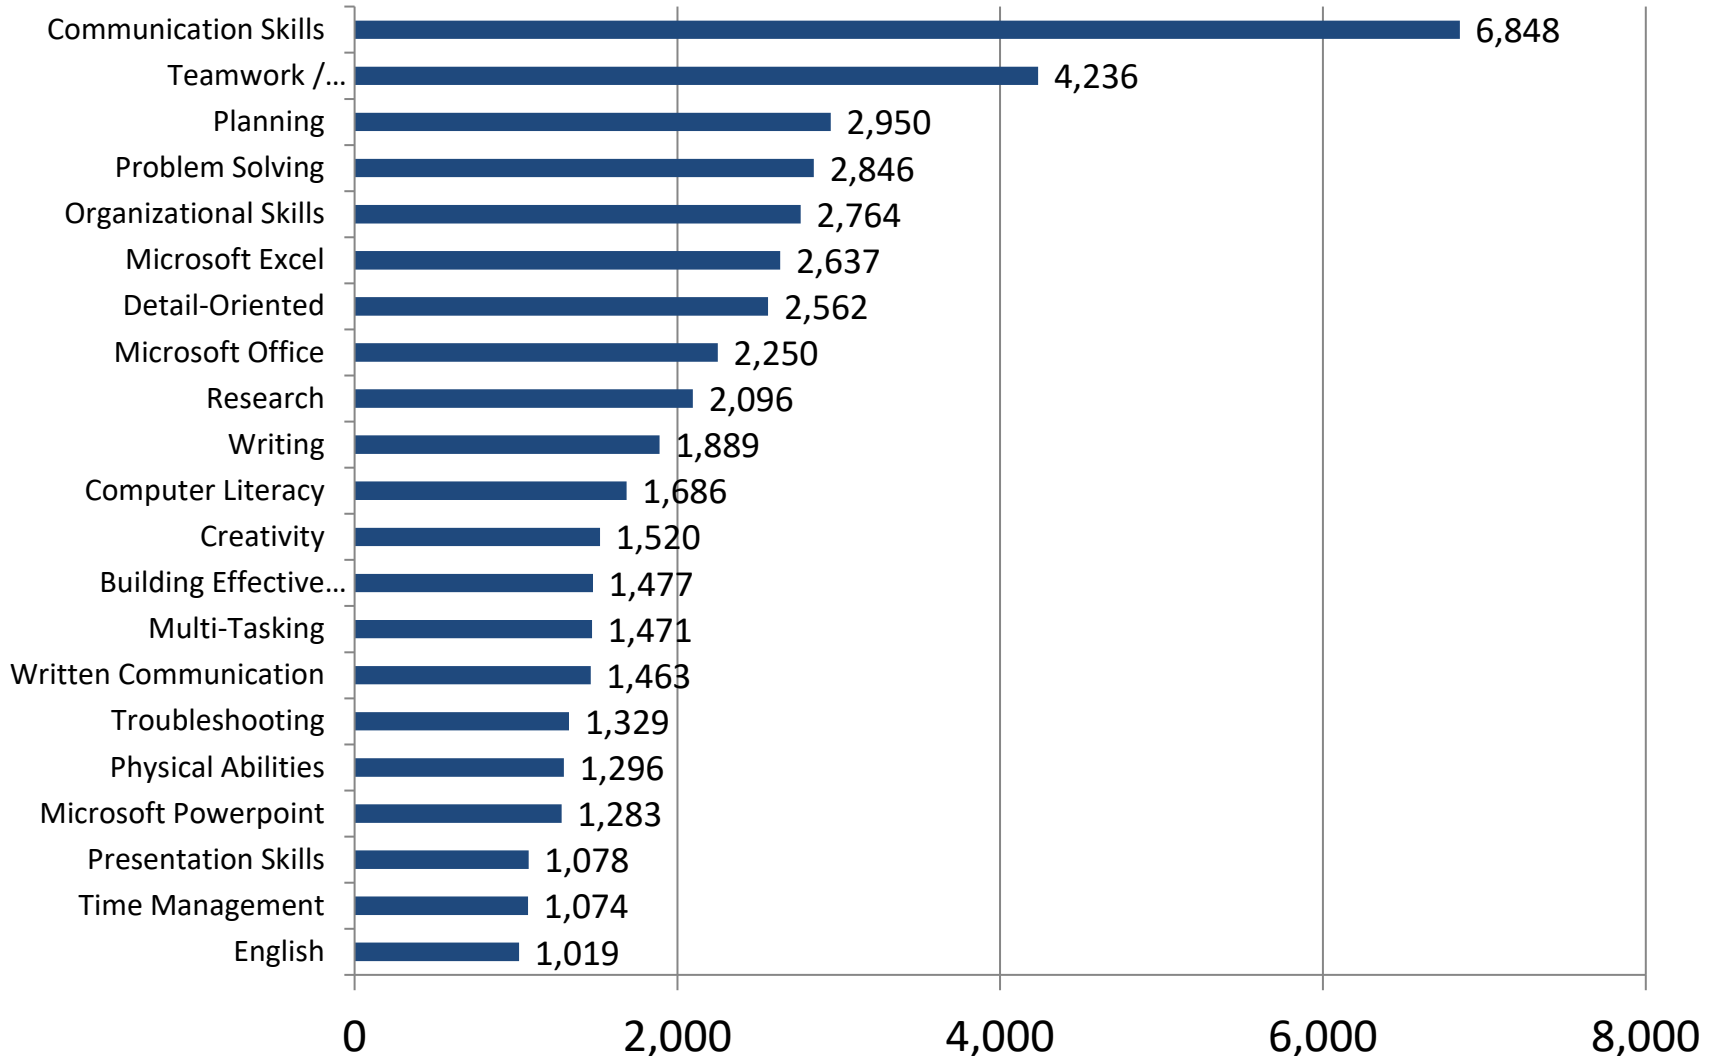

Greater Raritan Baseline Skills in Greatest Demand

Last 90 days (Dec. 19, 2021 - Mar. 18, 2022)

- Source: Burning Glass Technologies Inc., Labor Insight
  Prepared by New Jersey Department of Labor & Workforce Development – March, 2022