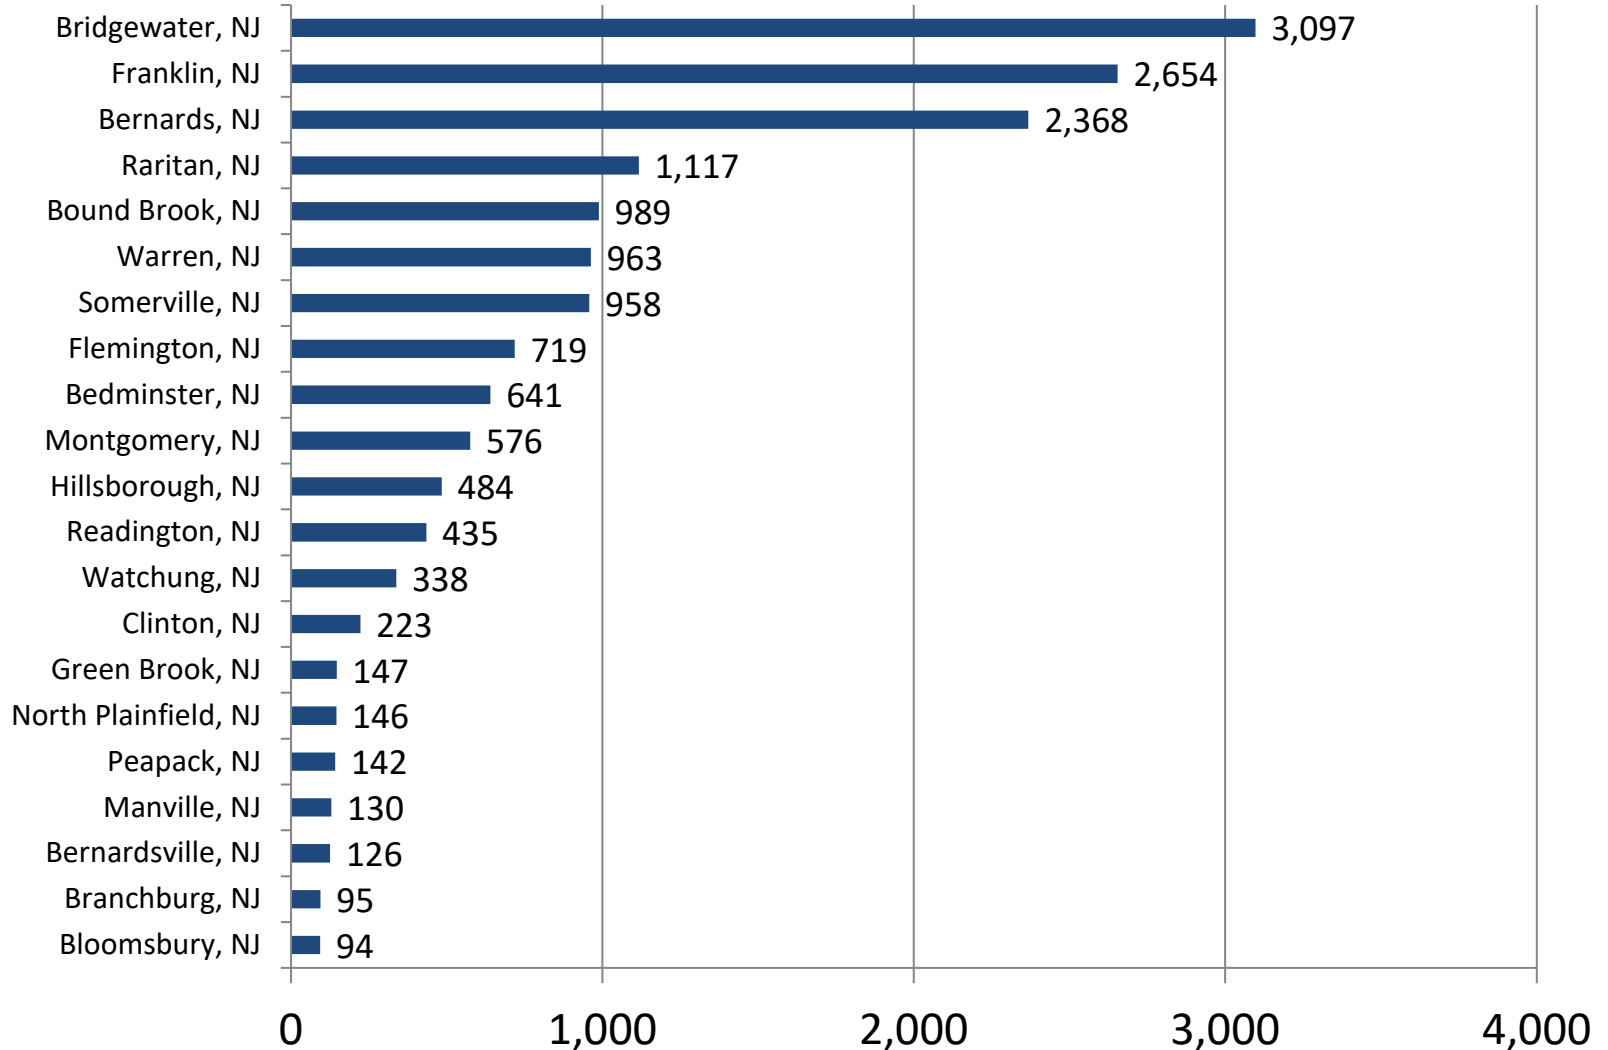

# Greater Raritan

- Somerset County
- Hunterdon County

# Greater Raritan Cities With The Most Listings

Last 90 days (Oct. 21, 2021 - Jan. 18, 2022)

- Source: Burning Glass Technologies Inc., Labor Insight  
Prepared by New Jersey Department of Labor & Workforce Development – January, 2022