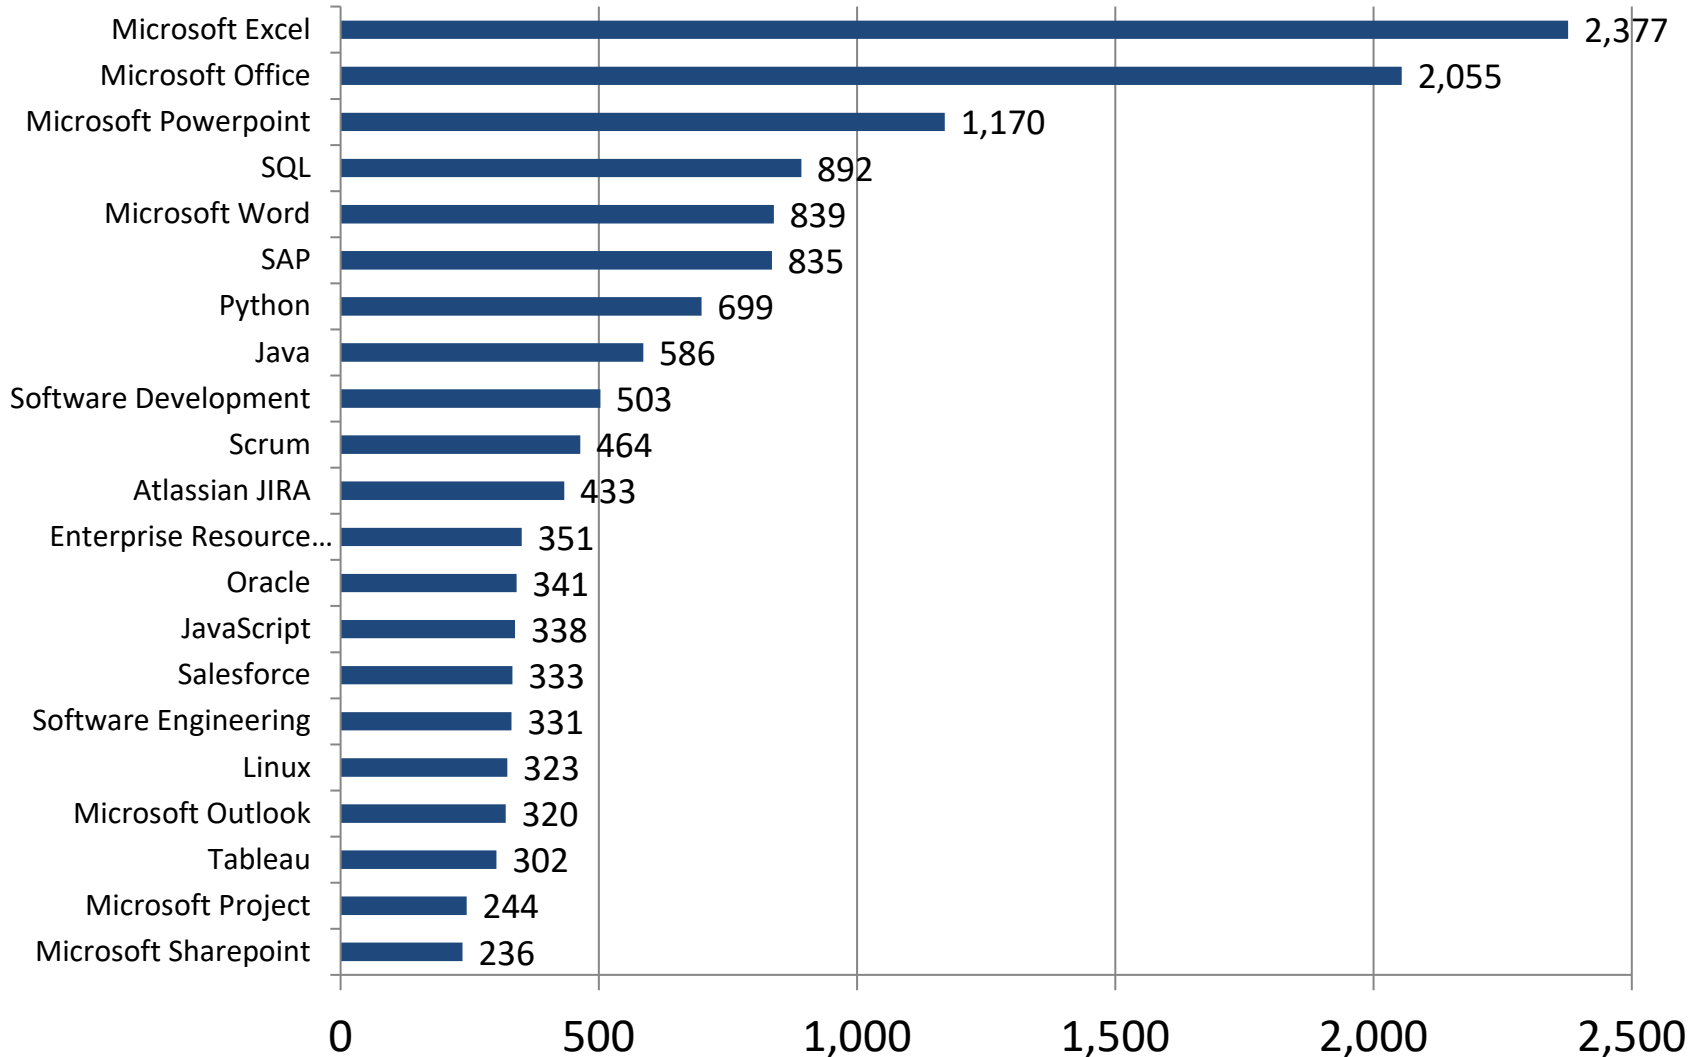

Greater Raritan Software & Programming Skills in Greatest Demand

Last 90 days (Oct. 21, 2021 - Jan. 18, 2022)

- Source: Burning Glass Technologies Inc., Labor Insight
  Prepared by New Jersey Department of Labor & Workforce Development – January, 2022