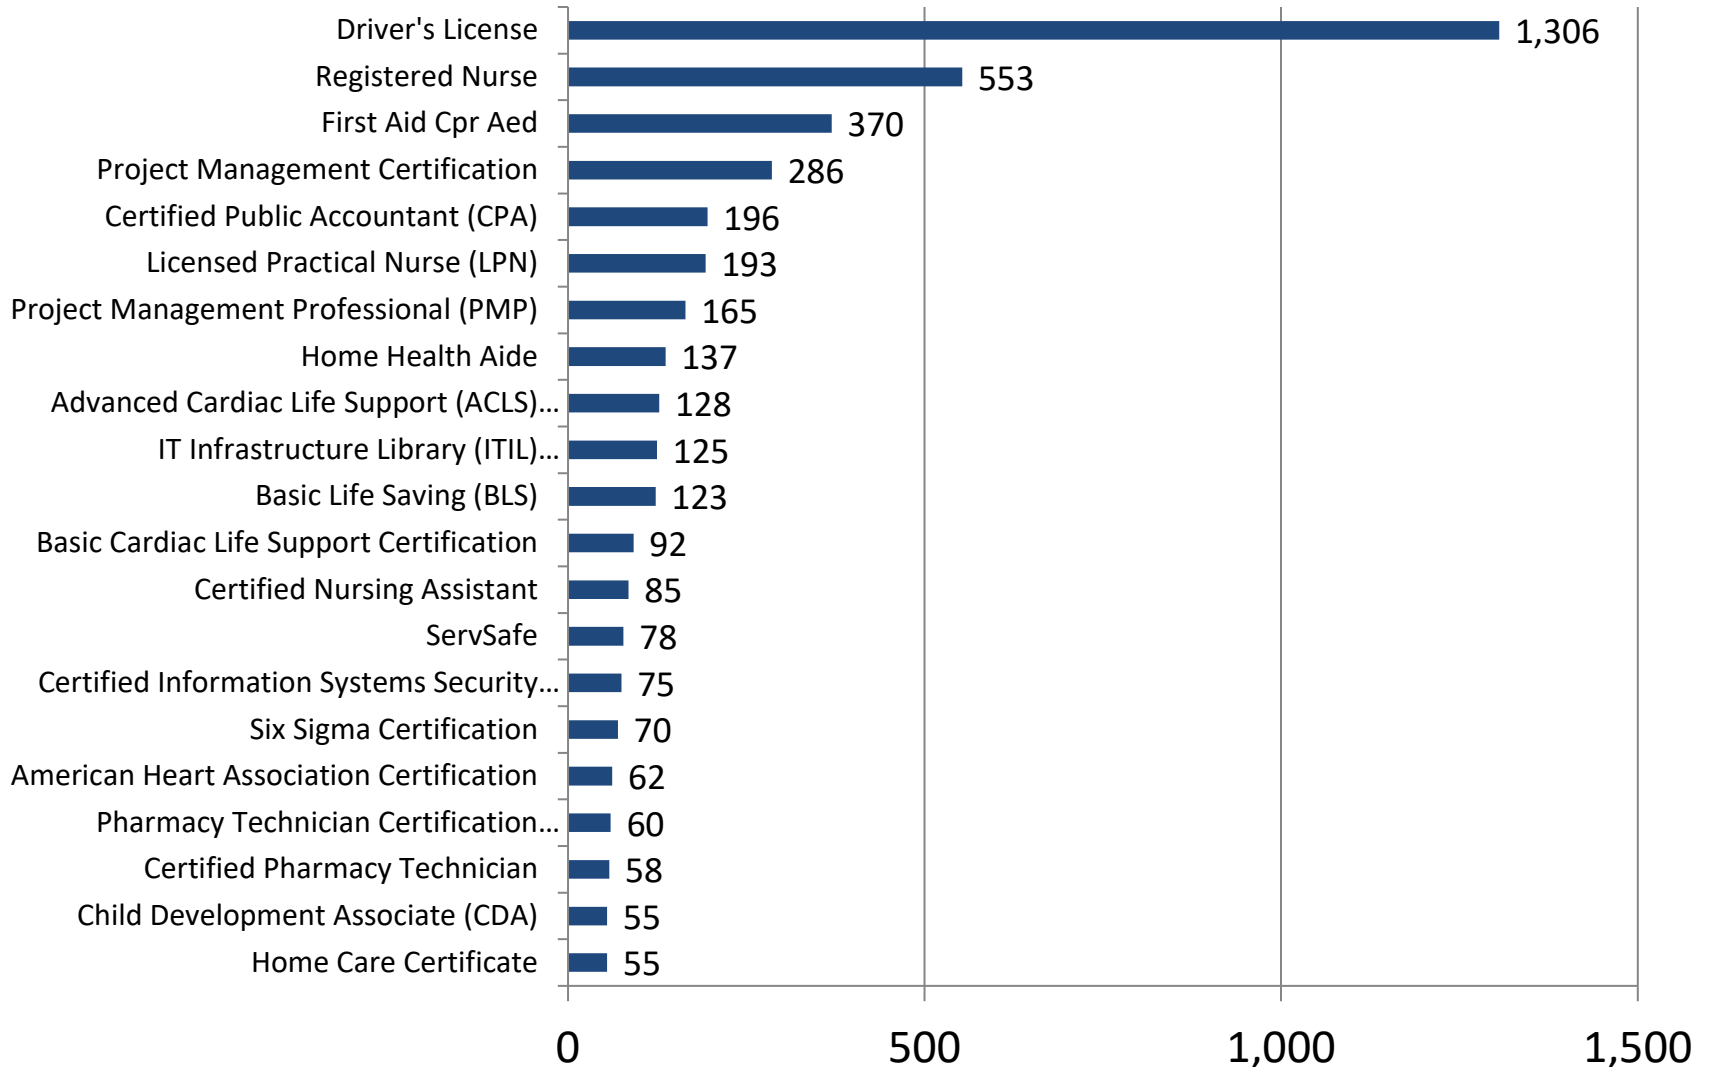

Greater Raritan Certifications in Greatest Demand

Last 90 days (Oct. 21, 2021 - Jan. 18, 2022)

- Source: Burning Glass Technologies Inc., Labor Insight
  Prepared by New Jersey Department of Labor & Workforce Development – January, 2022