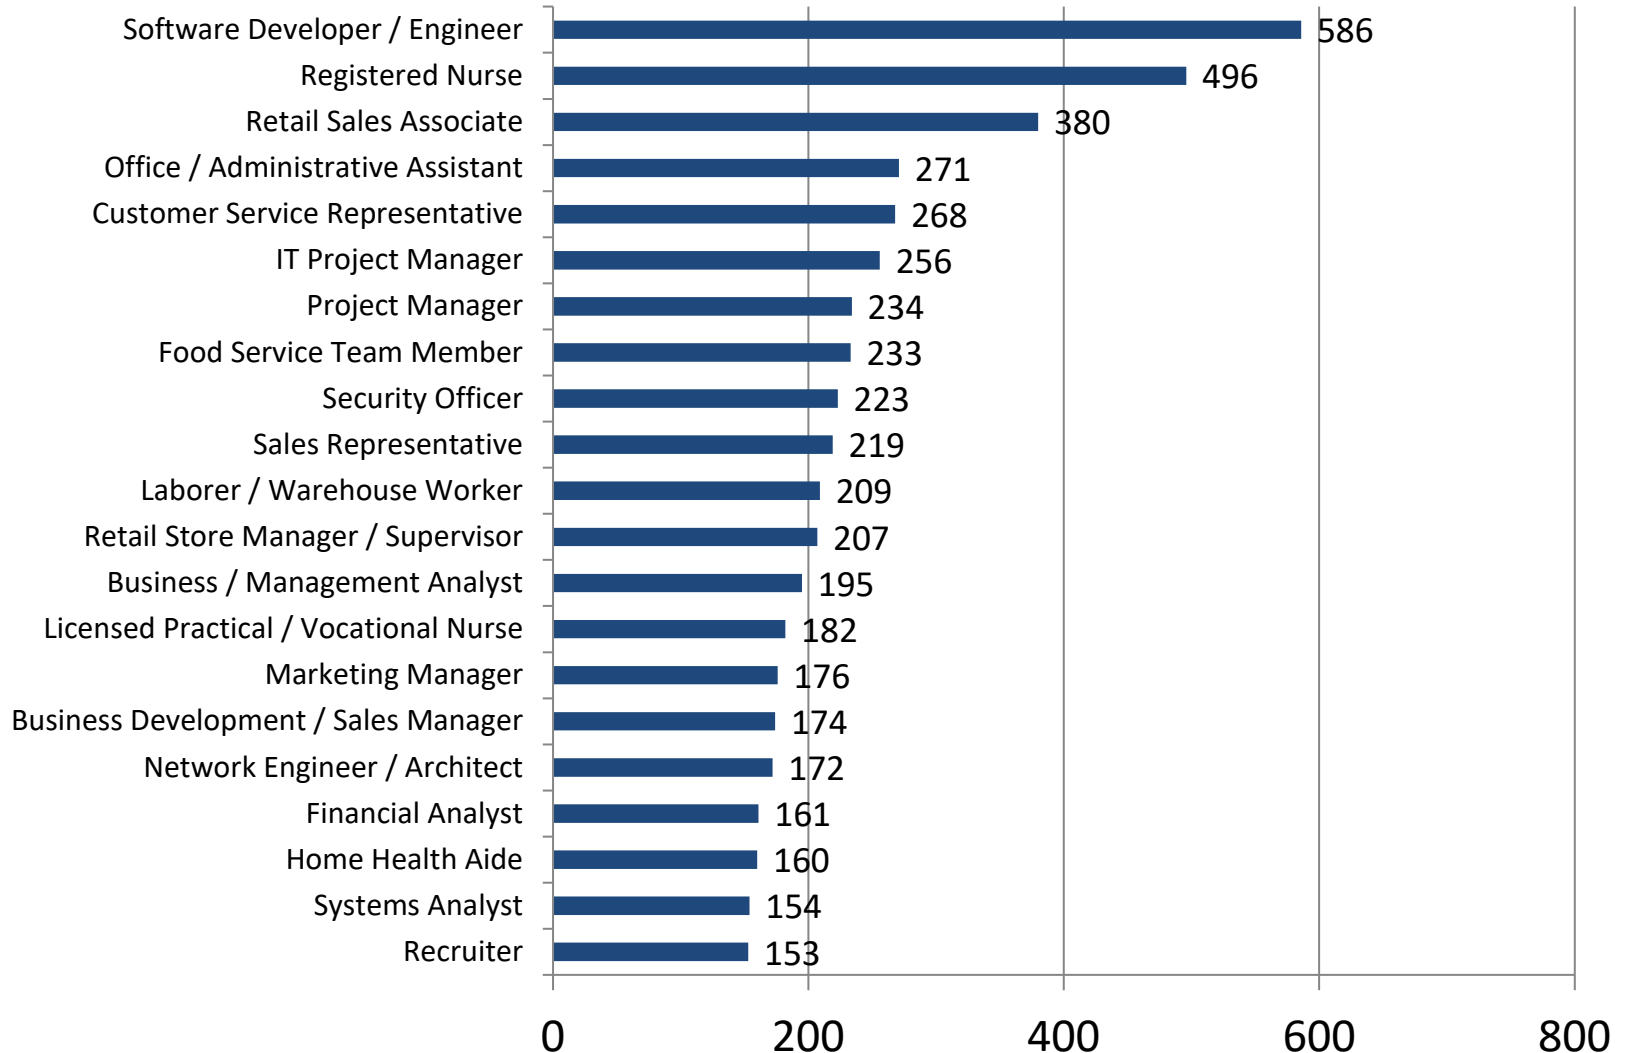

Greater Raritan Top Detailed Occupational Listings

Last 90 days (Oct. 21, 2021 - Jan. 18, 2022)

- Source: Burning Glass Technologies Inc., Labor Insight
  Prepared by New Jersey Department of Labor & Workforce Development – January, 2022