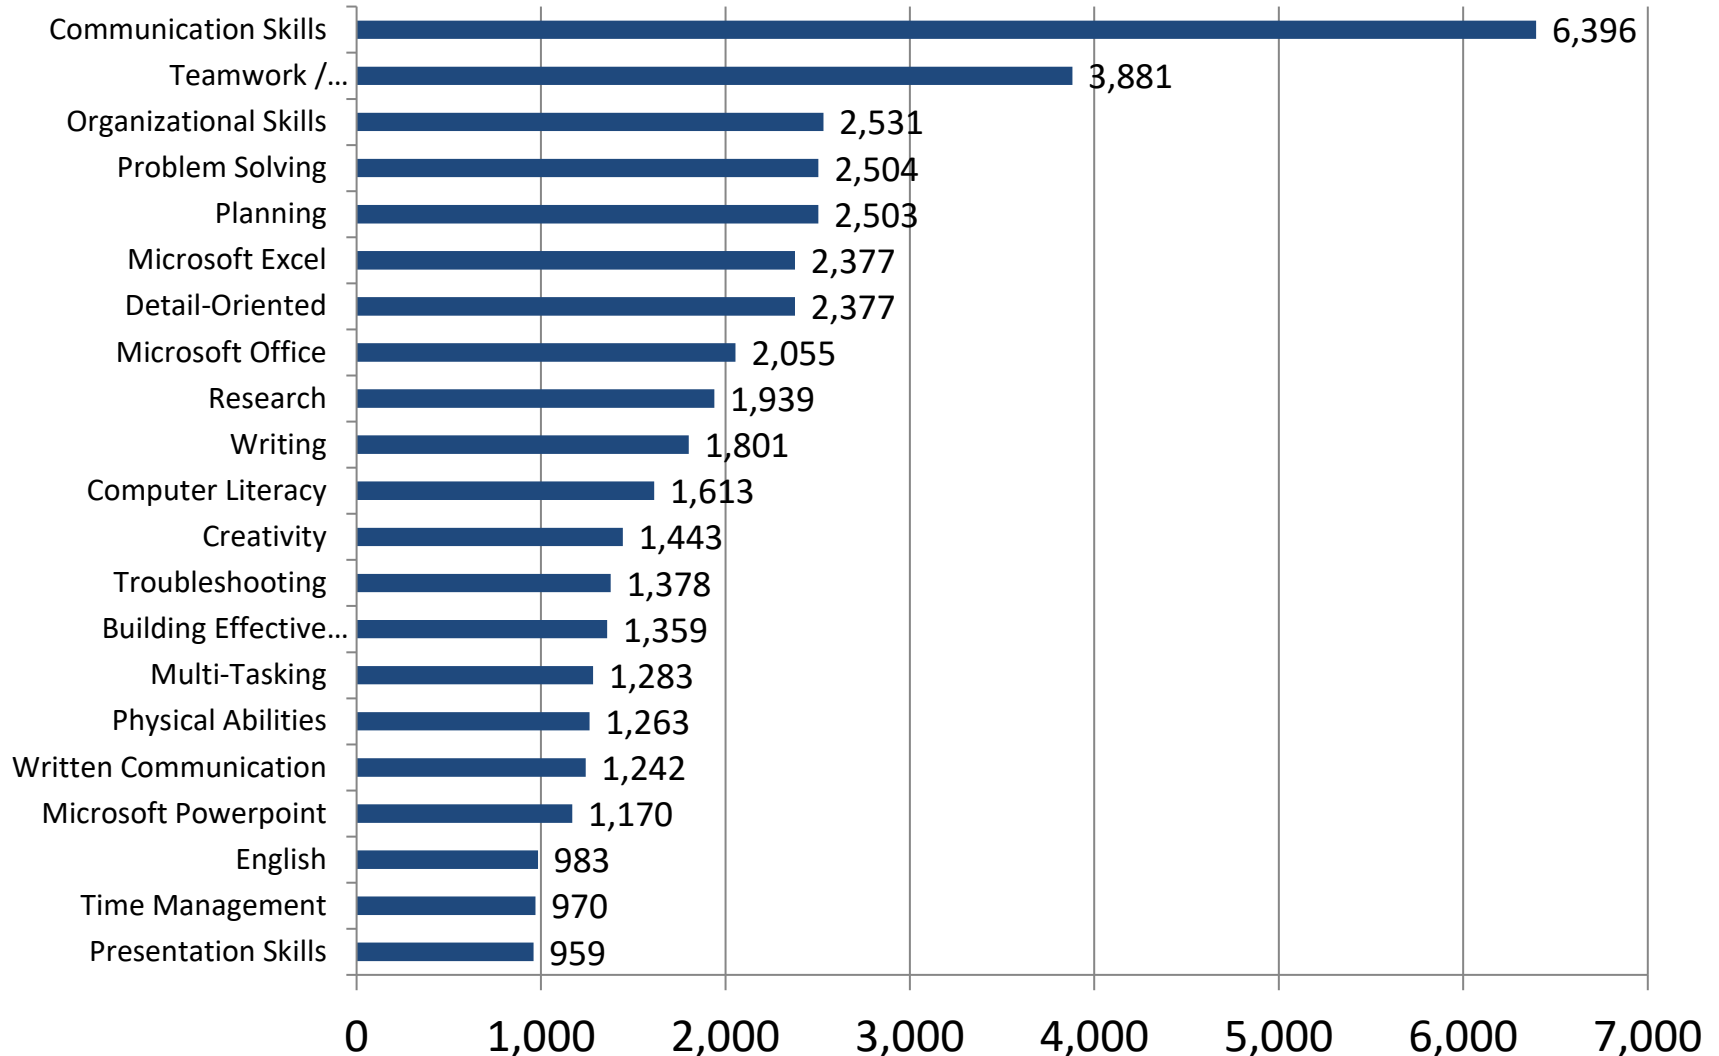

Greater Raritan Baseline Skills in Greatest Demand

Last 90 days (Oct. 21, 2021 - Jan. 18, 2022)

- Source: Burning Glass Technologies Inc., Labor Insight
  Prepared by New Jersey Department of Labor & Workforce Development – January, 2022