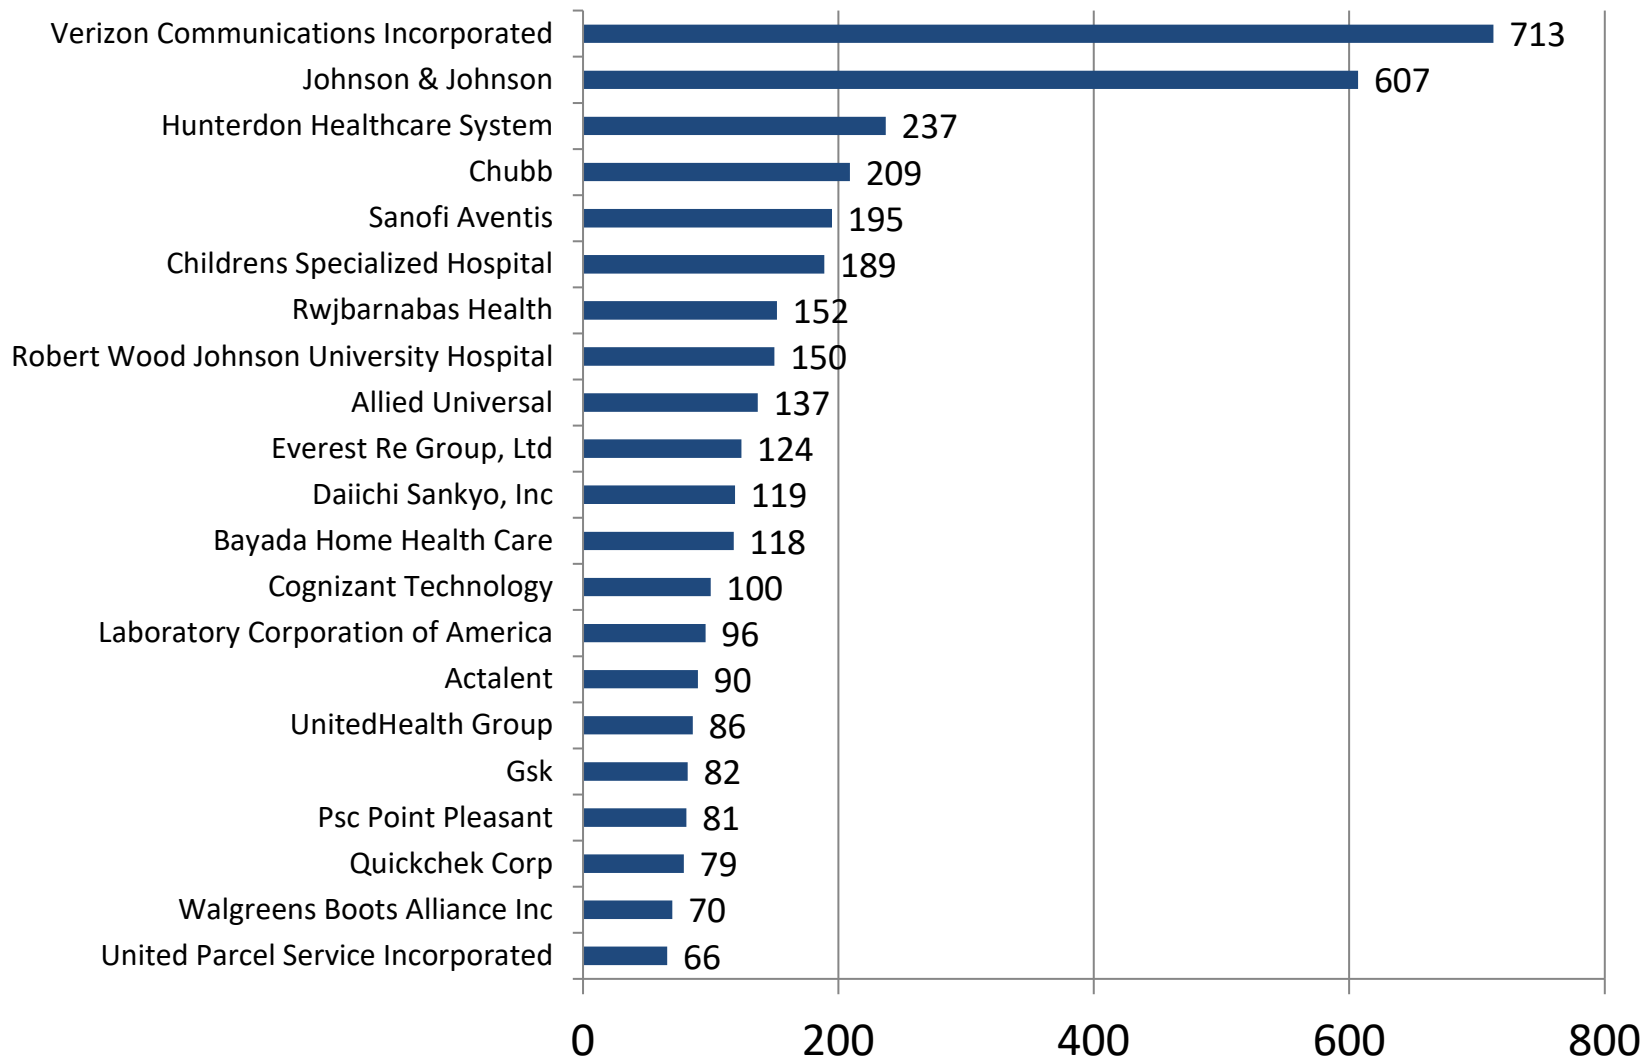

Greater Raritan Employers With The Most Listings

Last 90 days (Oct. 21, 2021 - Jan. 18, 2022)

- Source: Burning Glass Technologies Inc., Labor Insight
  Prepared by New Jersey Department of Labor & Workforce Development – January, 2022