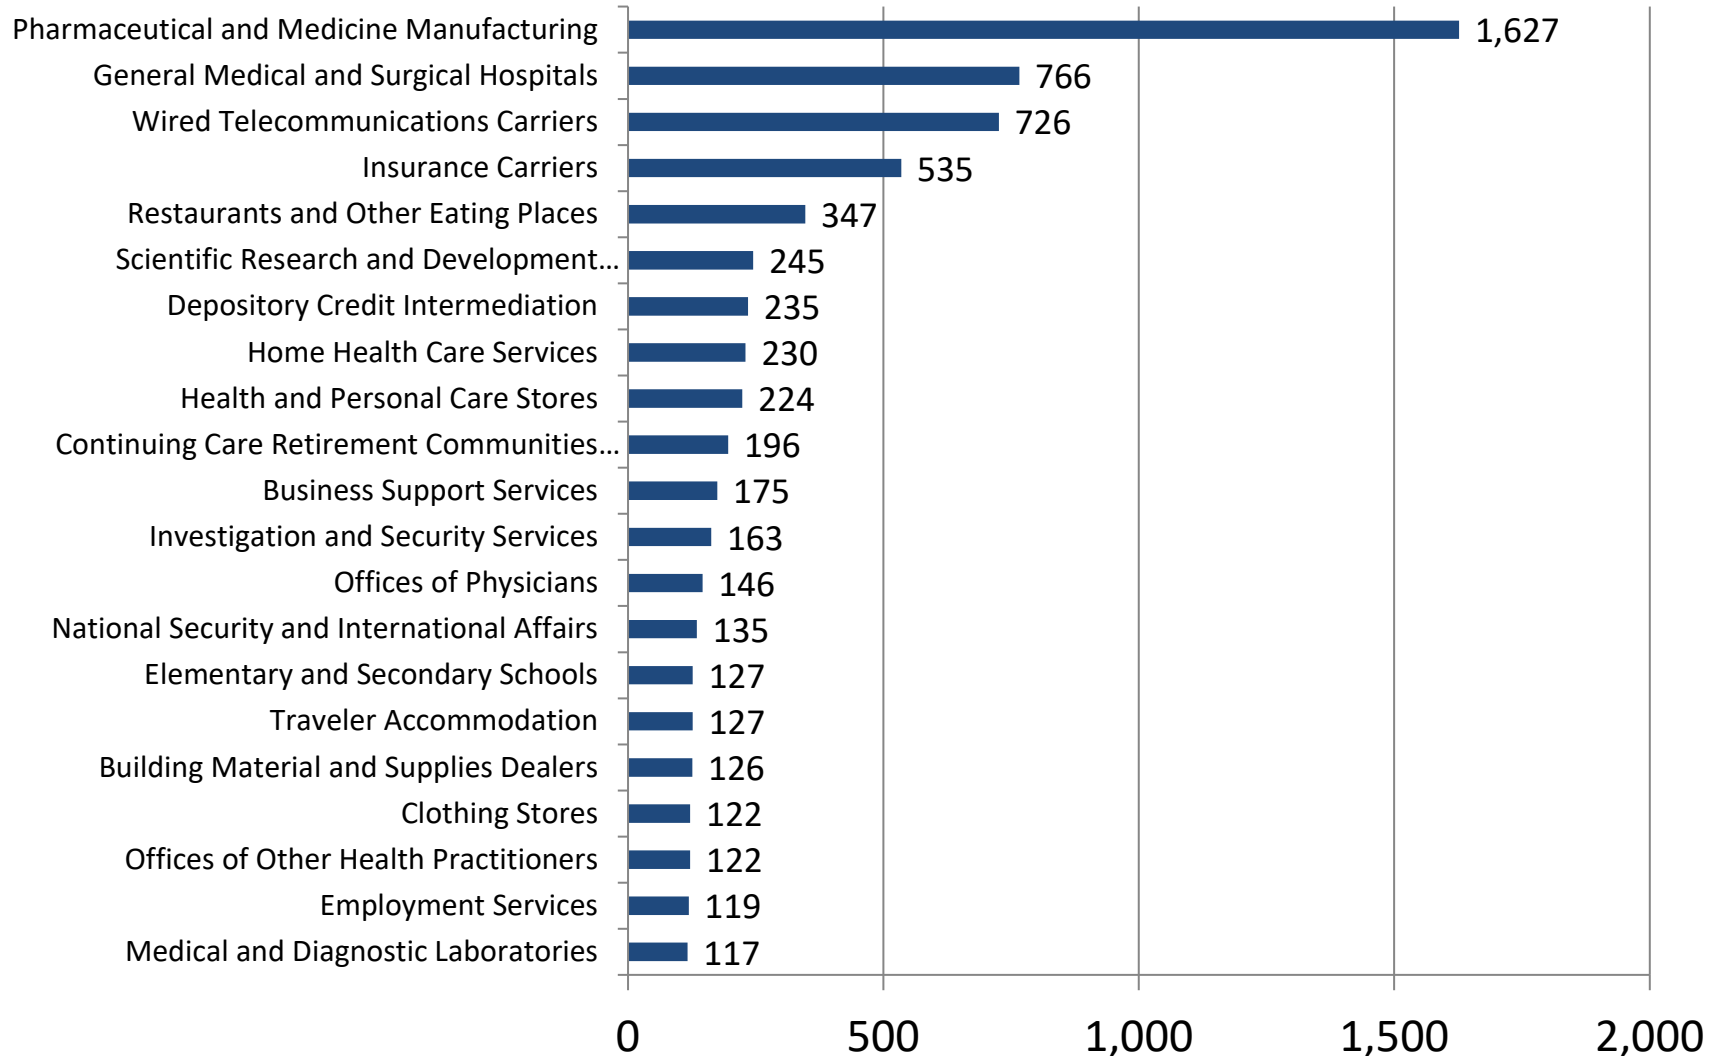

Greater Raritan Industries (4-digit NAICS) With The Most Listings

Last 90 days (Oct. 21, 2021 - Jan. 18, 2022)

- Source: Burning Glass Technologies Inc., Labor Insight
  Prepared by New Jersey Department of Labor & Workforce Development – January, 2022