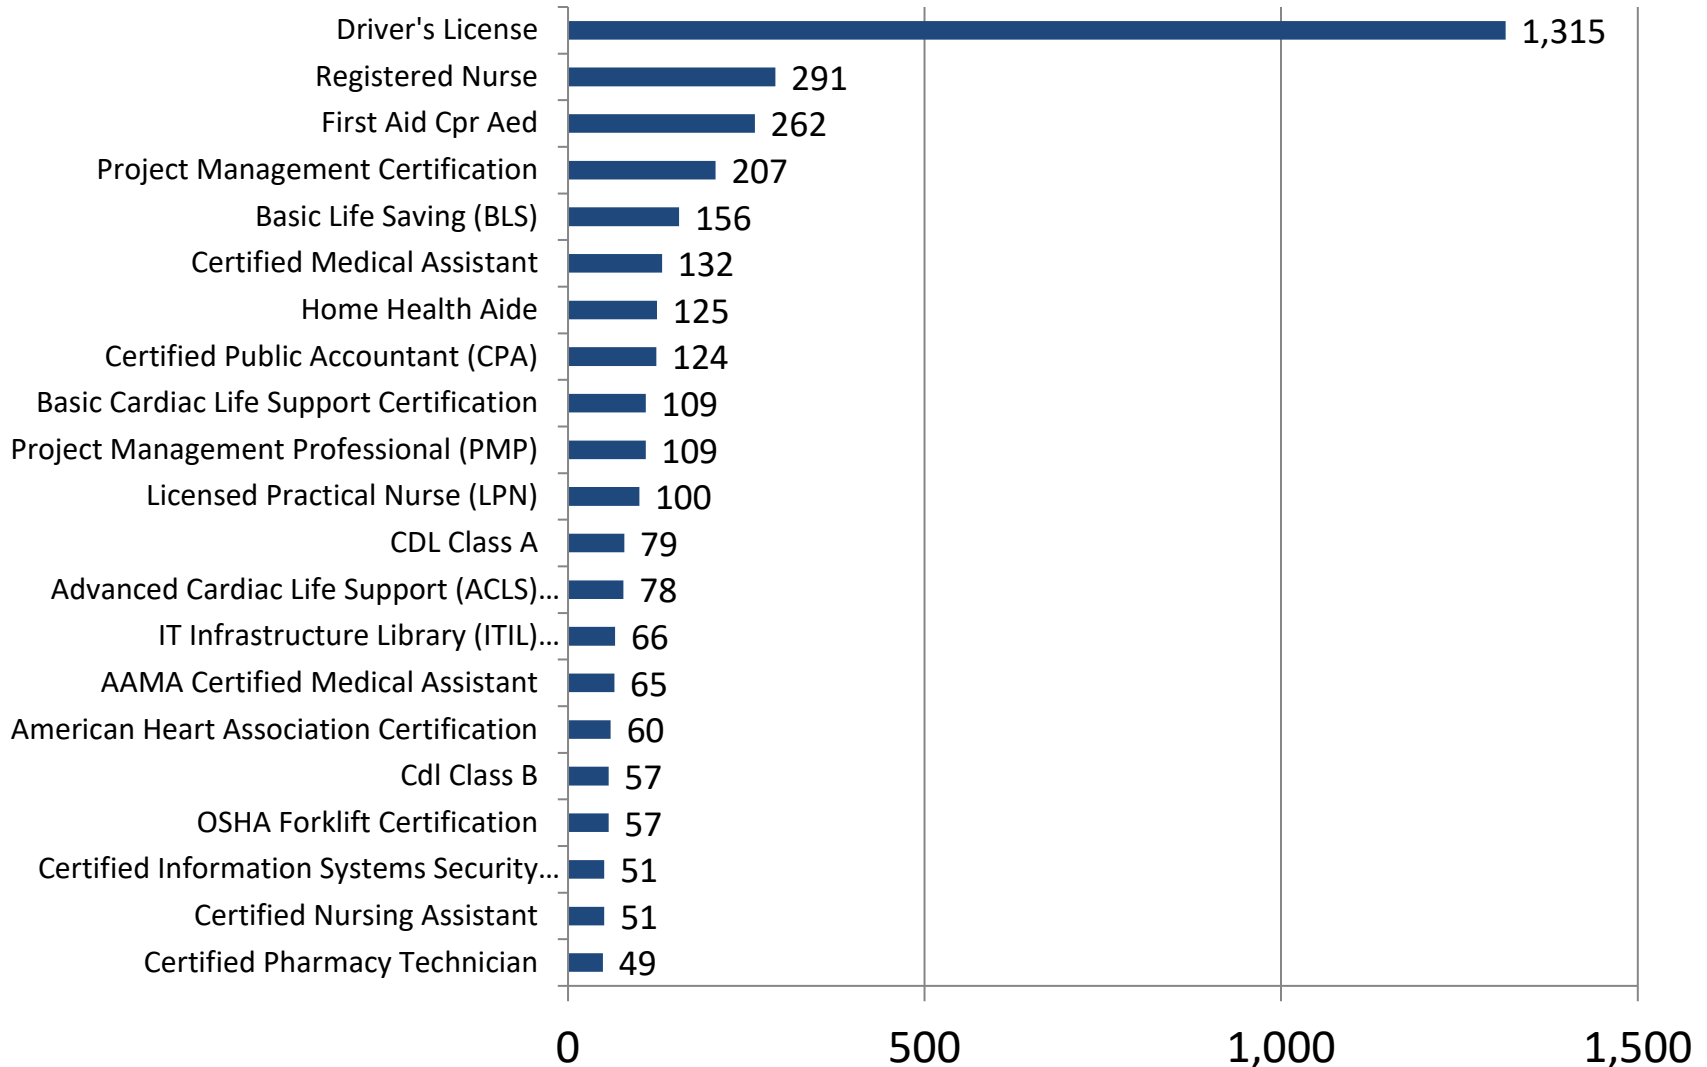

Greater Raritan Certifications in Greatest Demand

Jan. 01, 2021 - Jun. 21, 2021 (Data not available after Jun. 20, 2021)

- Source: Burning Glass Technologies Inc., Labor Insight
  Prepared by New Jersey Department of Labor & Workforce Development – June, 2021