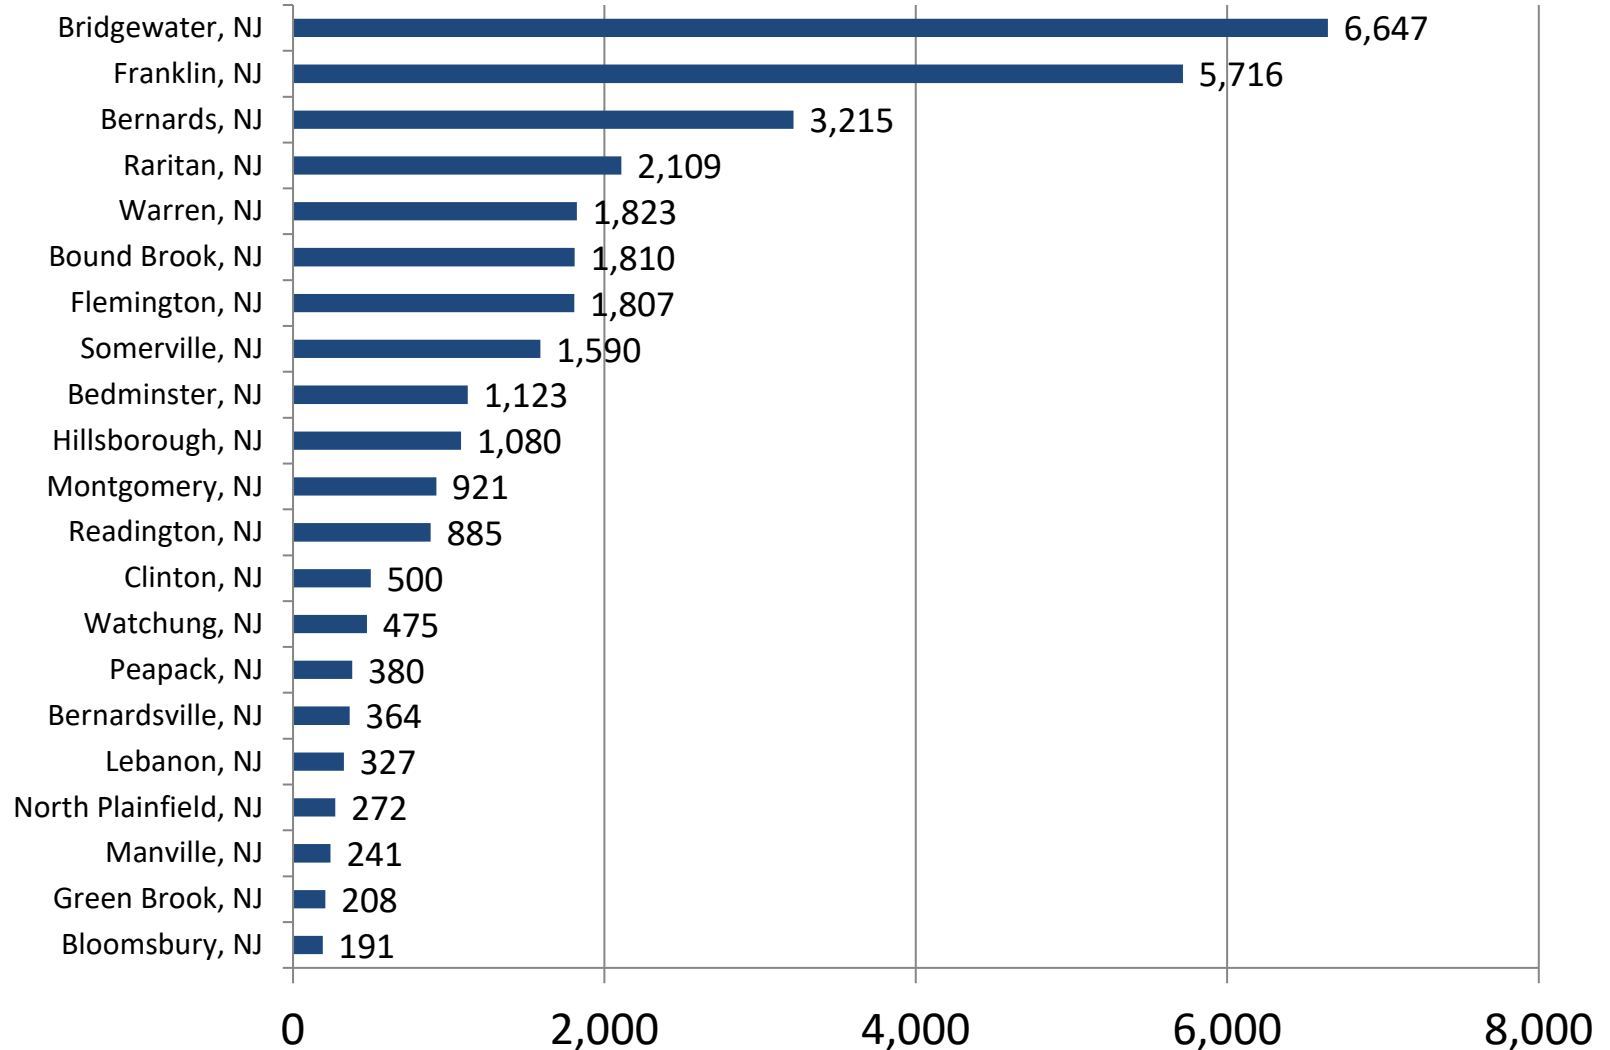

Greater Raritan

- Somerset County
- Hunterdon County

Greater Raritan Cities With The Most Listings

Jan. 01, 2021 - Jun. 21, 2021 (Data not available after Jun. 20, 2021)

- Source: Burning Glass Technologies Inc., Labor Insight
Prepared by New Jersey Department of Labor & Workforce Development – June, 2021