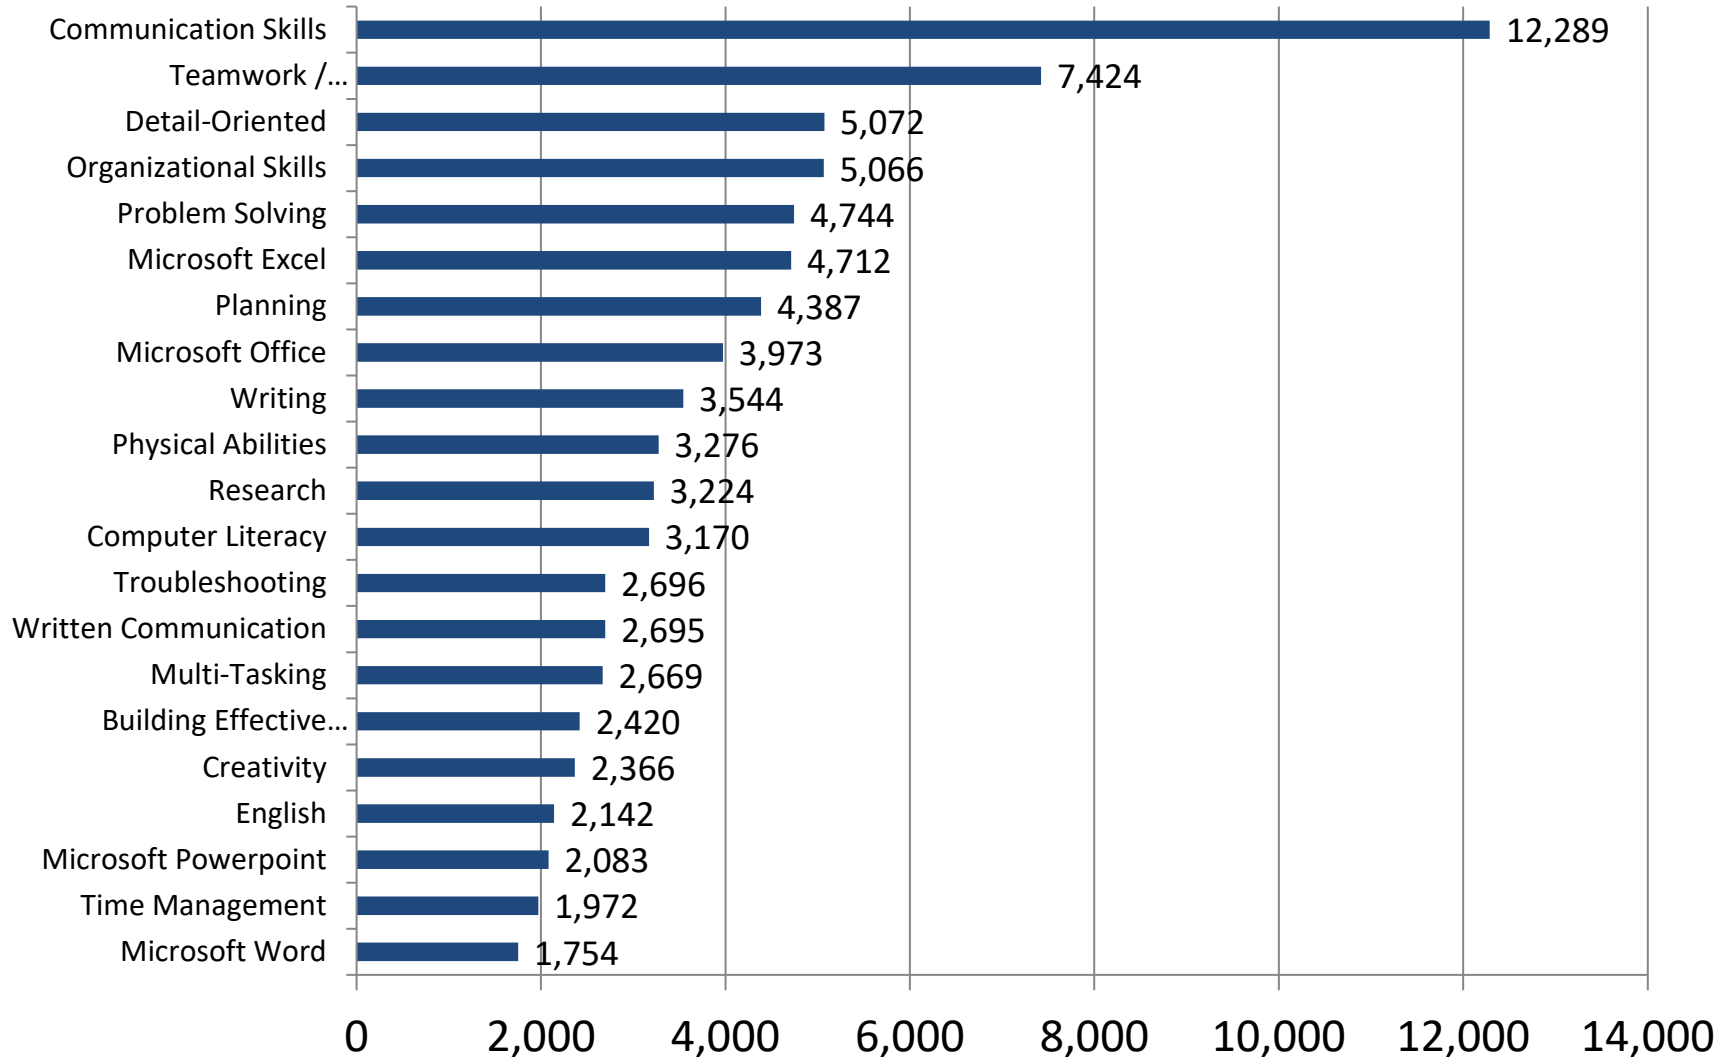

Greater Raritan Baseline Skills in Greatest Demand

Jan. 01, 2021 - Jun. 21, 2021 (Data not available after Jun. 20, 2021)

- Source: Burning Glass Technologies Inc., Labor Insight
  Prepared by New Jersey Department of Labor & Workforce Development – June, 2021