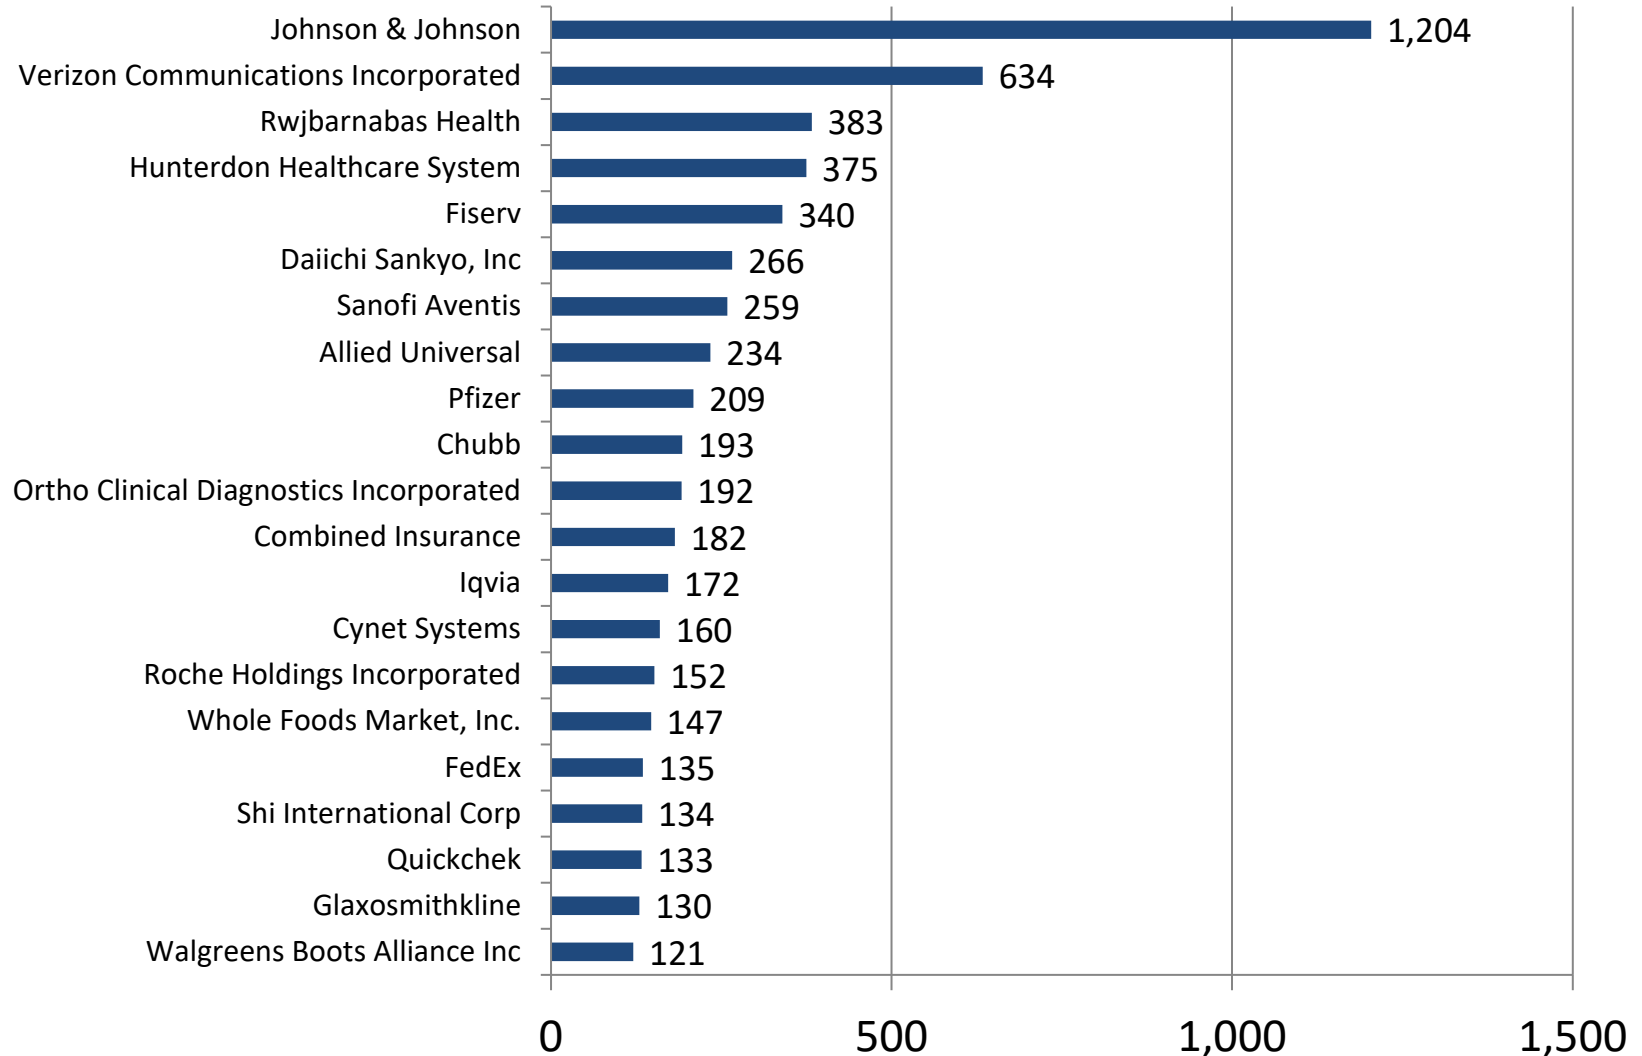

Greater Raritan Employers With The Most Listings

Jan. 01, 2021 - Jun. 21, 2021 (Data not available after Jun. 20, 2021)

- Source: Burning Glass Technologies Inc., Labor Insight
  Prepared by New Jersey Department of Labor & Workforce Development – June, 2021