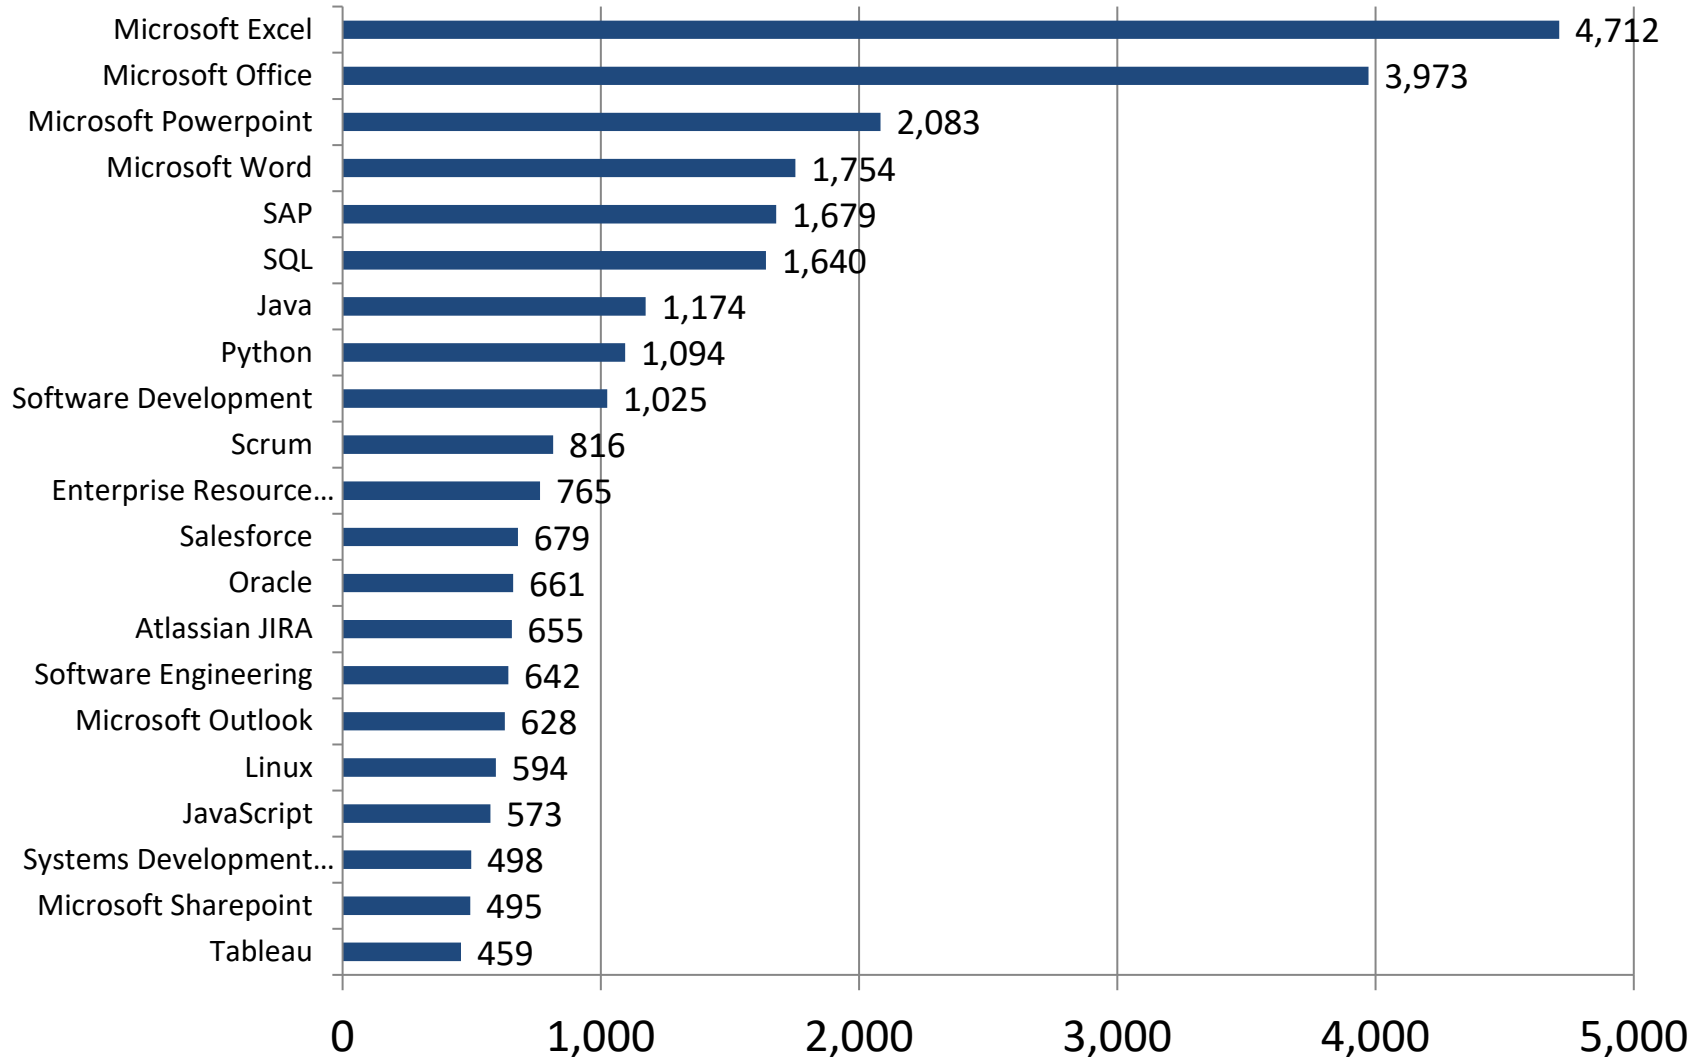

Greater Raritan Software & Programming Skills in Greatest Demand

Jan. 01, 2021 - Jun. 21, 2021 (Data not available after Jun. 20, 2021)

- Source: Burning Glass Technologies Inc., Labor Insight
  Prepared by New Jersey Department of Labor & Workforce Development – June, 2021