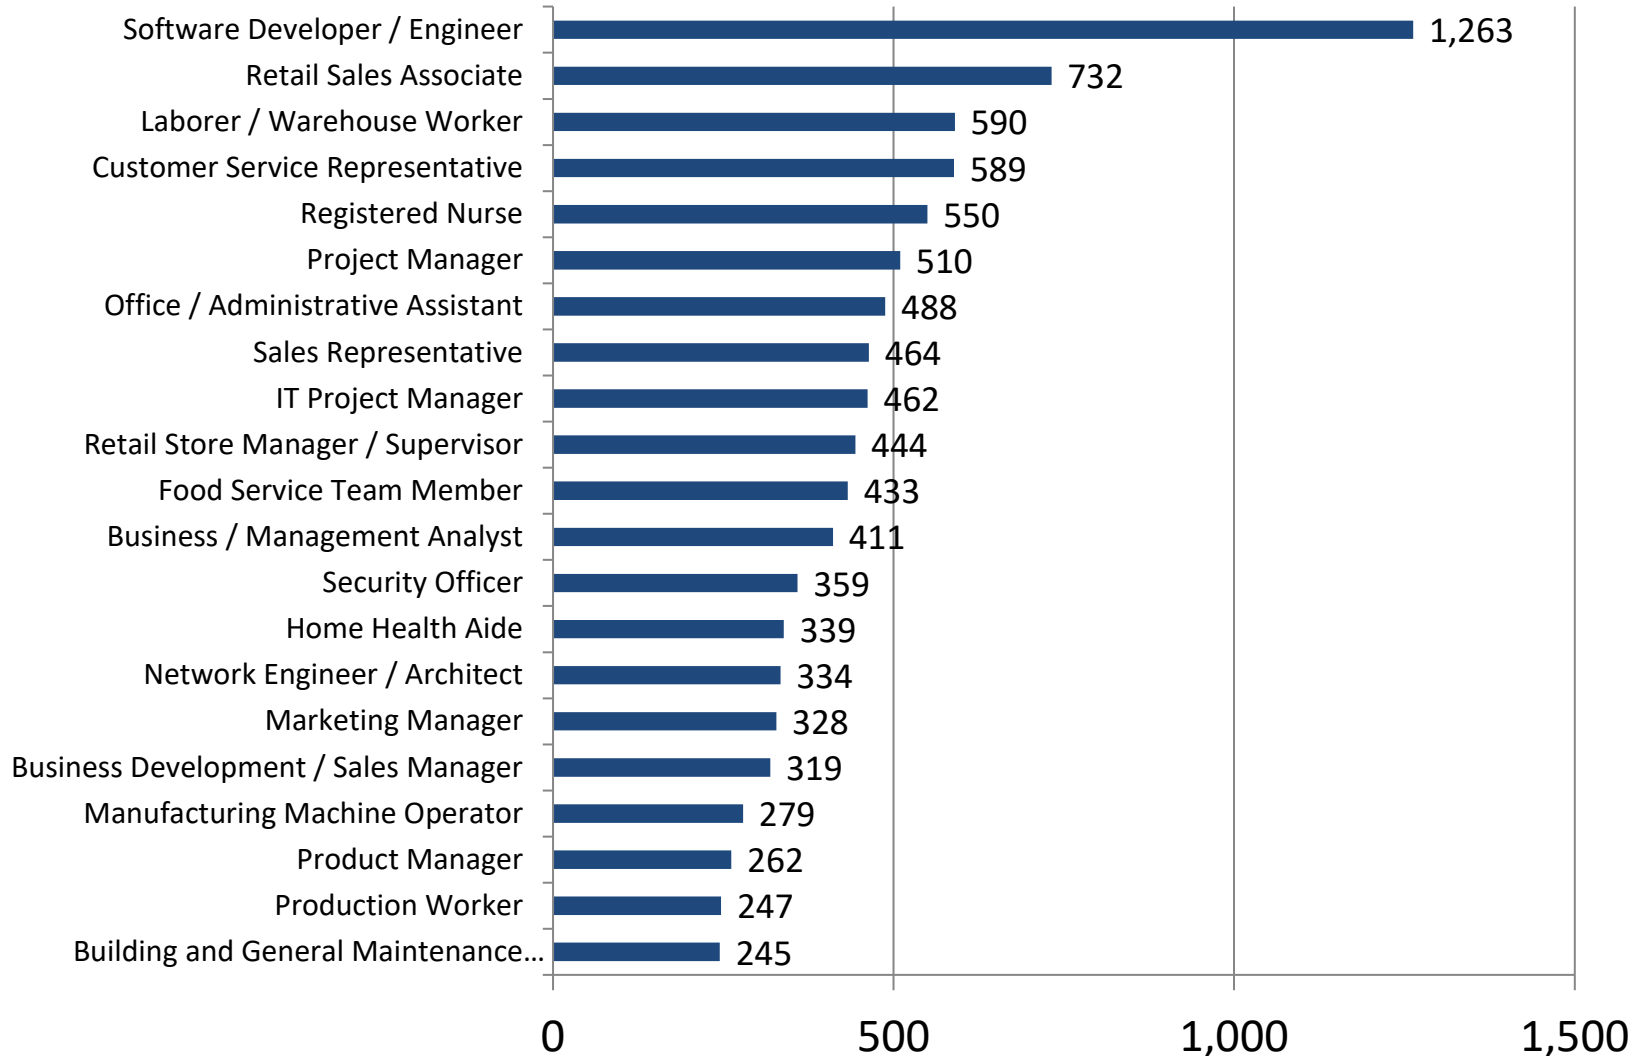

Greater Raritan Top Detailed Occupational Listings

Jan. 01, 2021 - Jun. 21, 2021 (Data not available after Jun. 20, 2021)

- Source: Burning Glass Technologies Inc., Labor Insight
  Prepared by New Jersey Department of Labor & Workforce Development – June, 2021