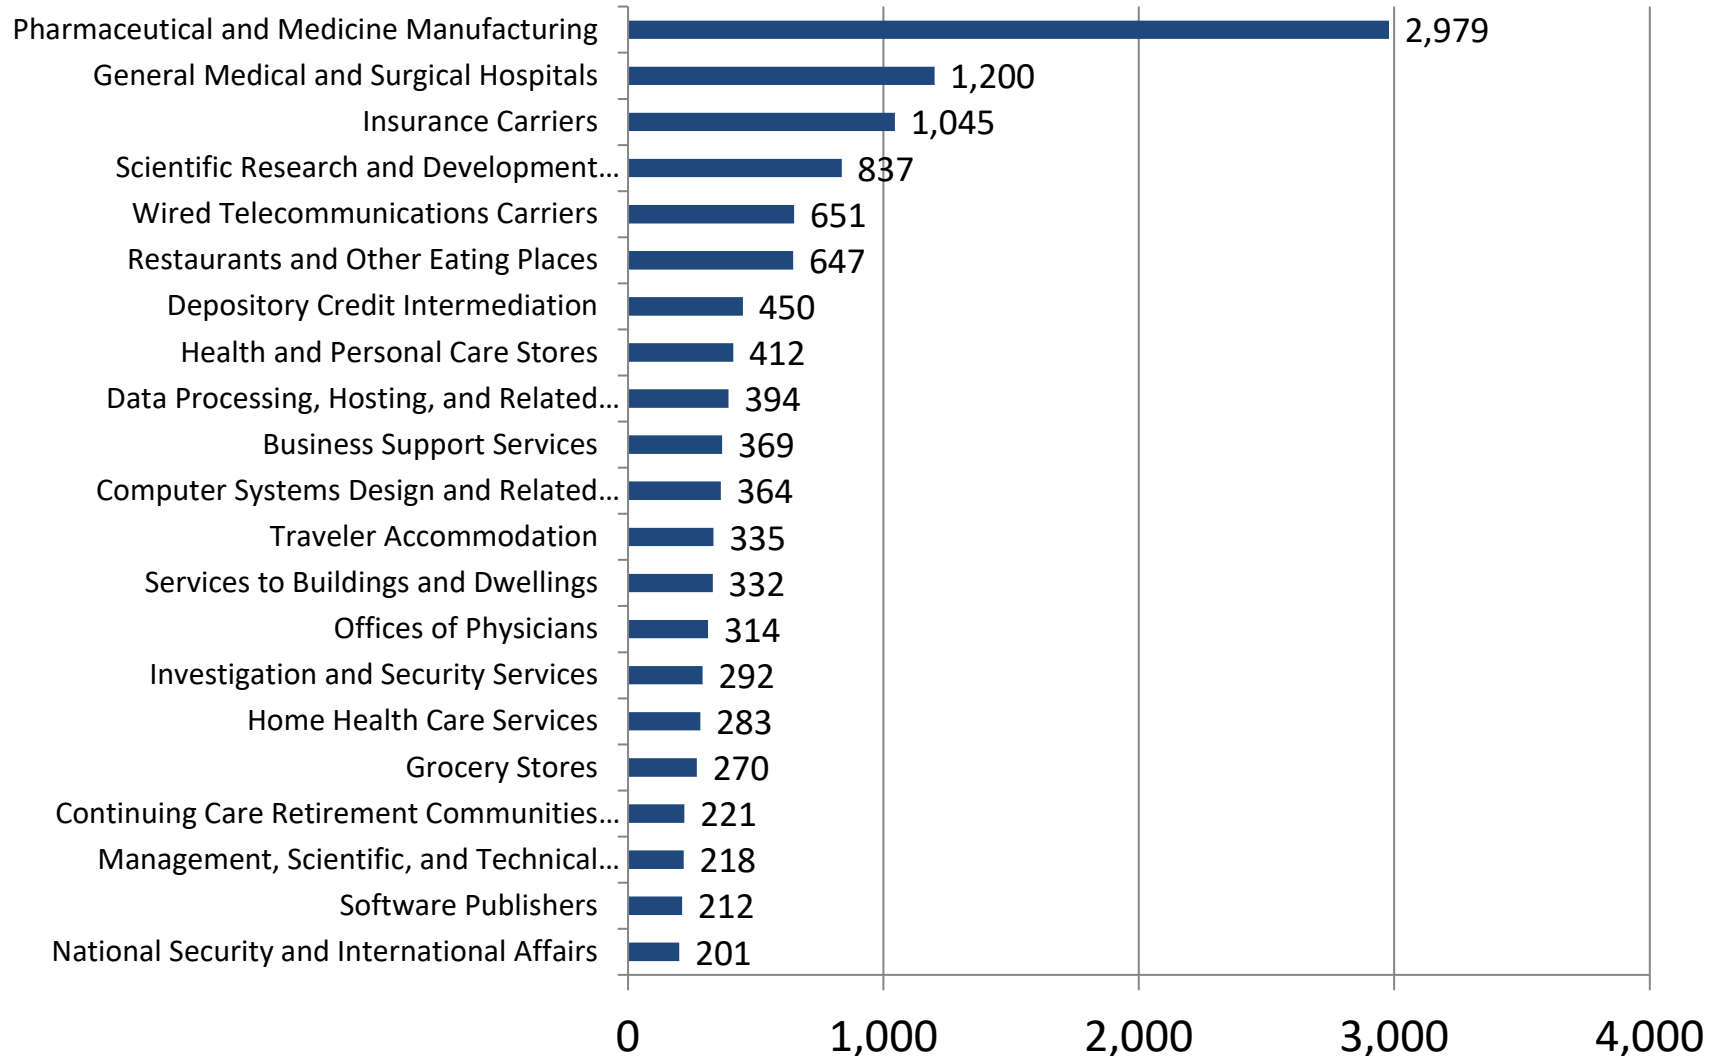

Greater Raritan Industries (4-digit NAICS) With The Most Listings

Jan. 01, 2021 - Jun. 21, 2021 (Data not available after Jun. 20, 2021)

- Source: Burning Glass Technologies Inc., Labor Insight
  Prepared by New Jersey Department of Labor & Workforce Development – June, 2021