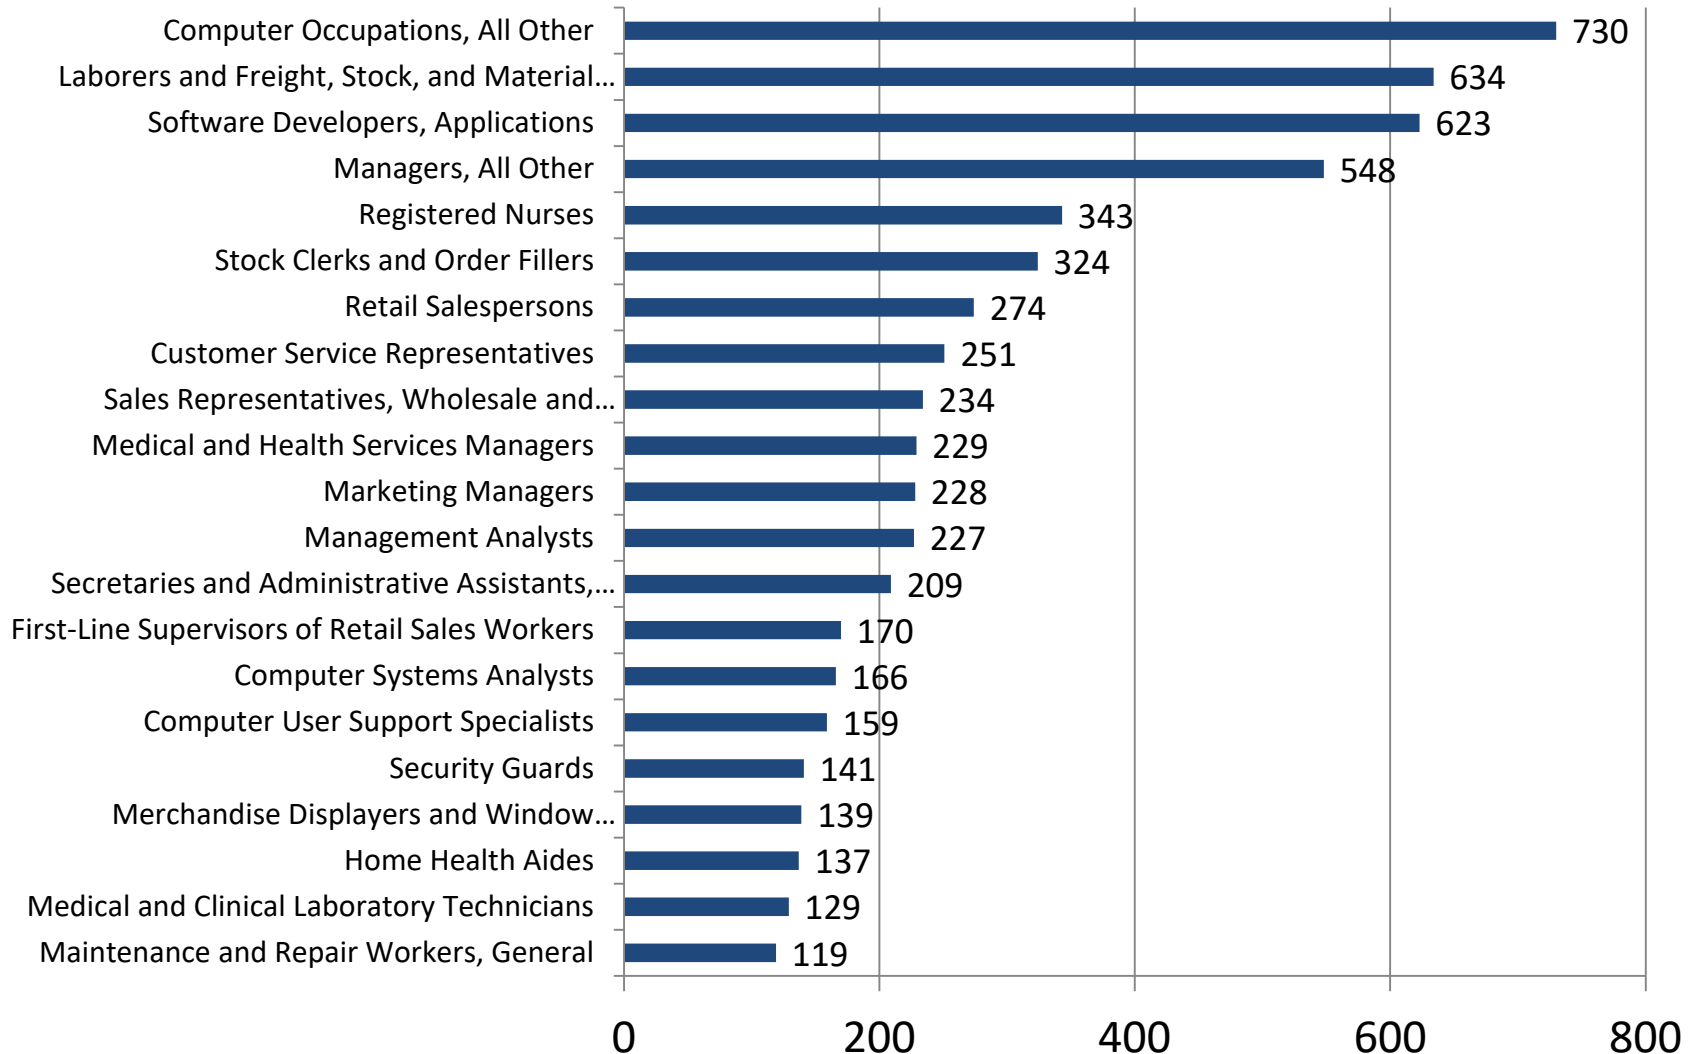

Greater Raritan Top Detailed Occupational Listings

Apr. 22, 2020 - Jul. 20, 2020 (Data not available after Jul. 15, 2020)

- Source: Burning Glass Technologies Inc., Labor Insight
  Prepared by New Jersey Department of Labor & Workforce Development – July, 2020