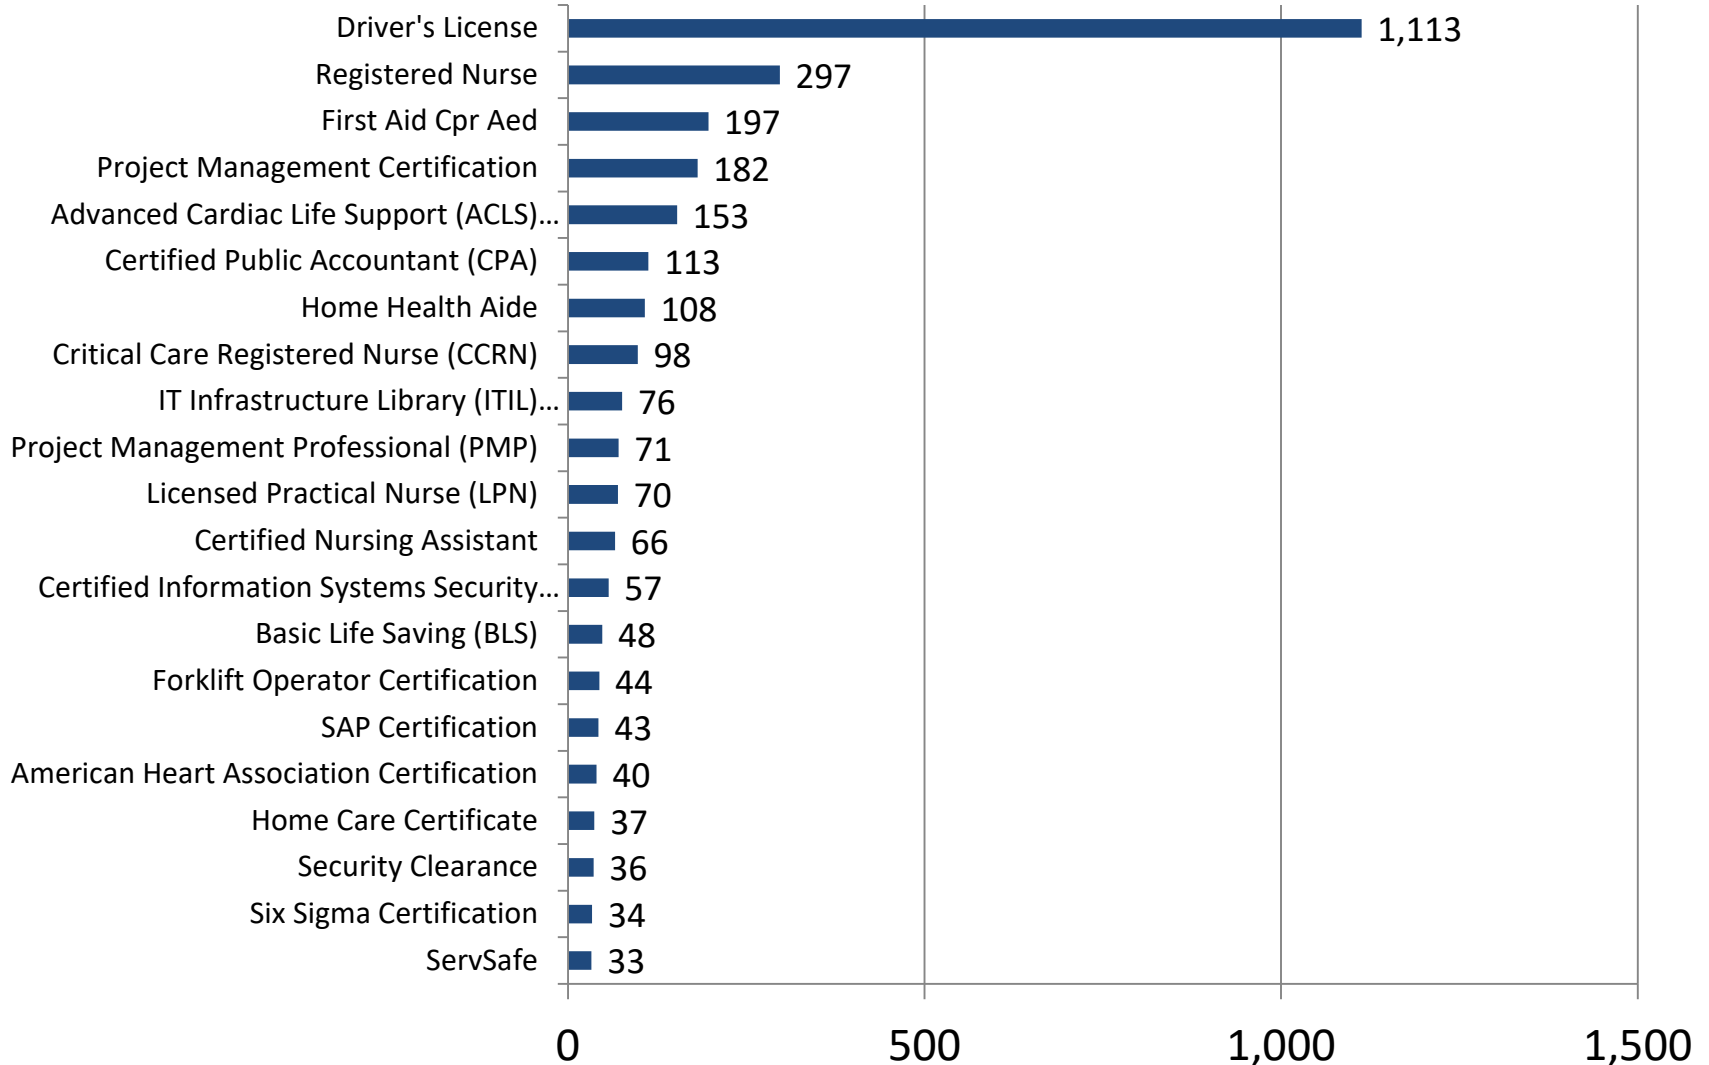

Greater Raritan Certifications in Greatest Demand

Apr. 22, 2020 - Jul. 20, 2020 (Data not available after Jul. 15, 2020)

- Source: Burning Glass Technologies Inc., Labor Insight
  Prepared by New Jersey Department of Labor & Workforce Development – July, 2020