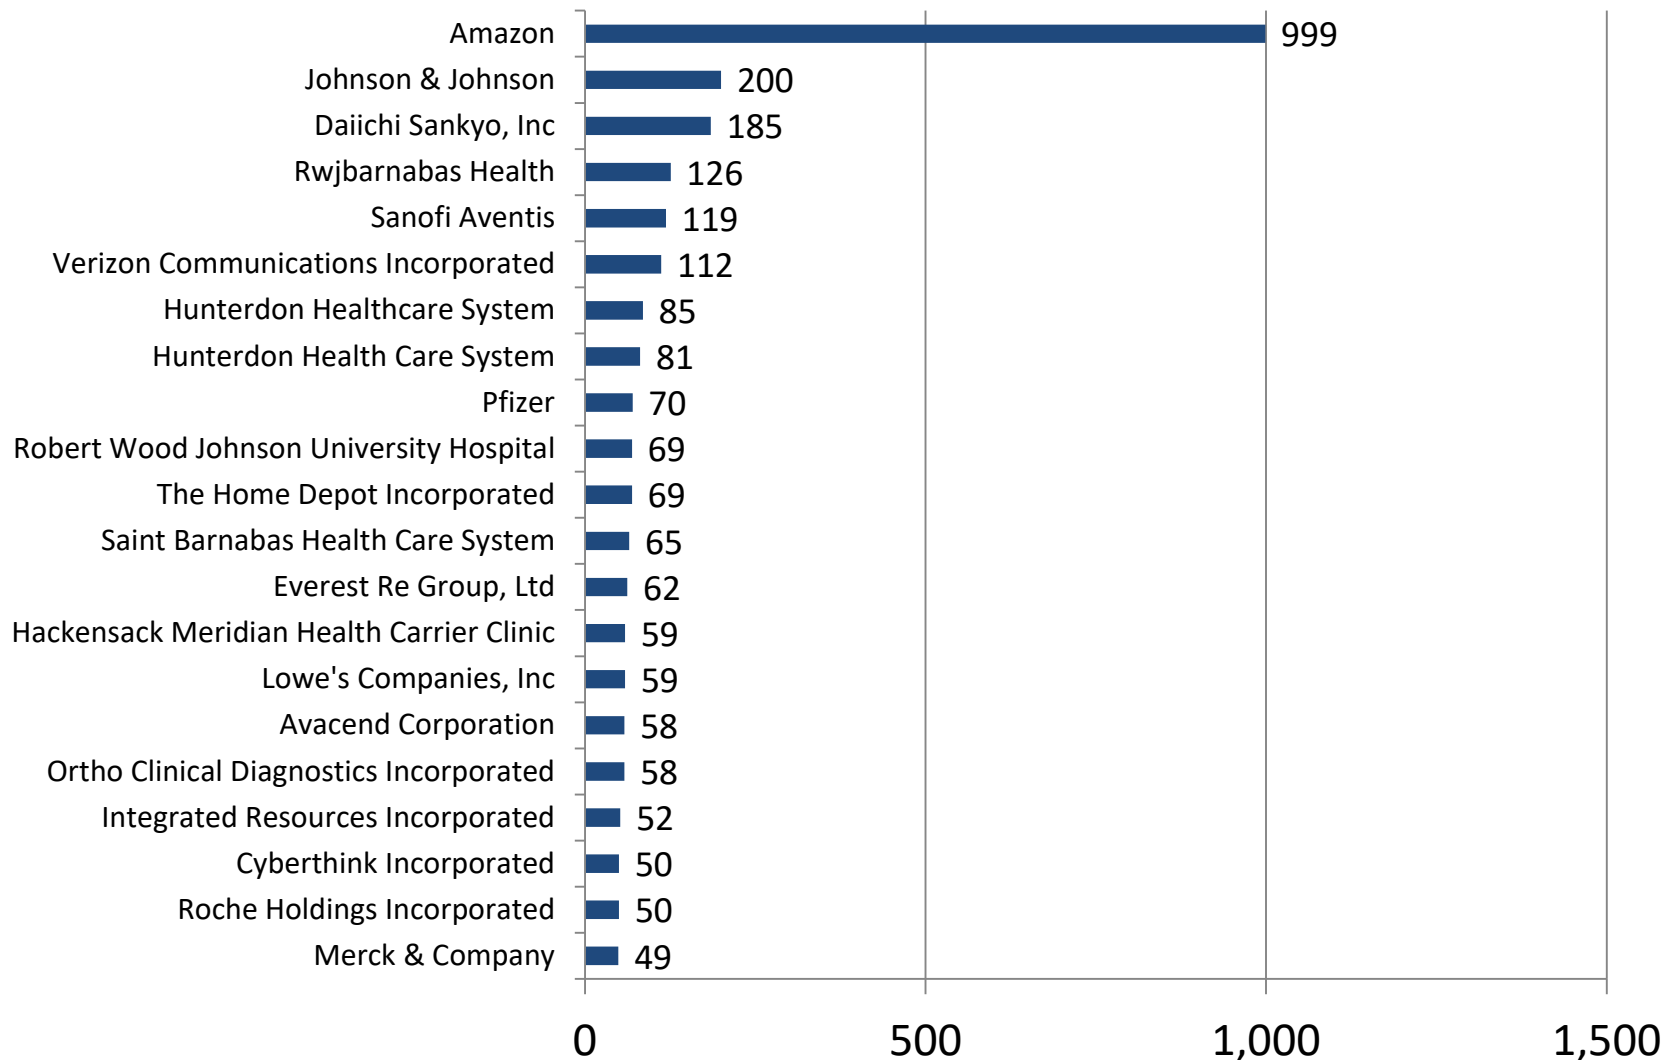

Greater Raritan Employers With The Most Listings

Apr. 22, 2020 - Jul. 20, 2020 (Data not available after Jul. 15, 2020)

- Source: Burning Glass Technologies Inc., Labor Insight
  Prepared by New Jersey Department of Labor & Workforce Development – July, 2020