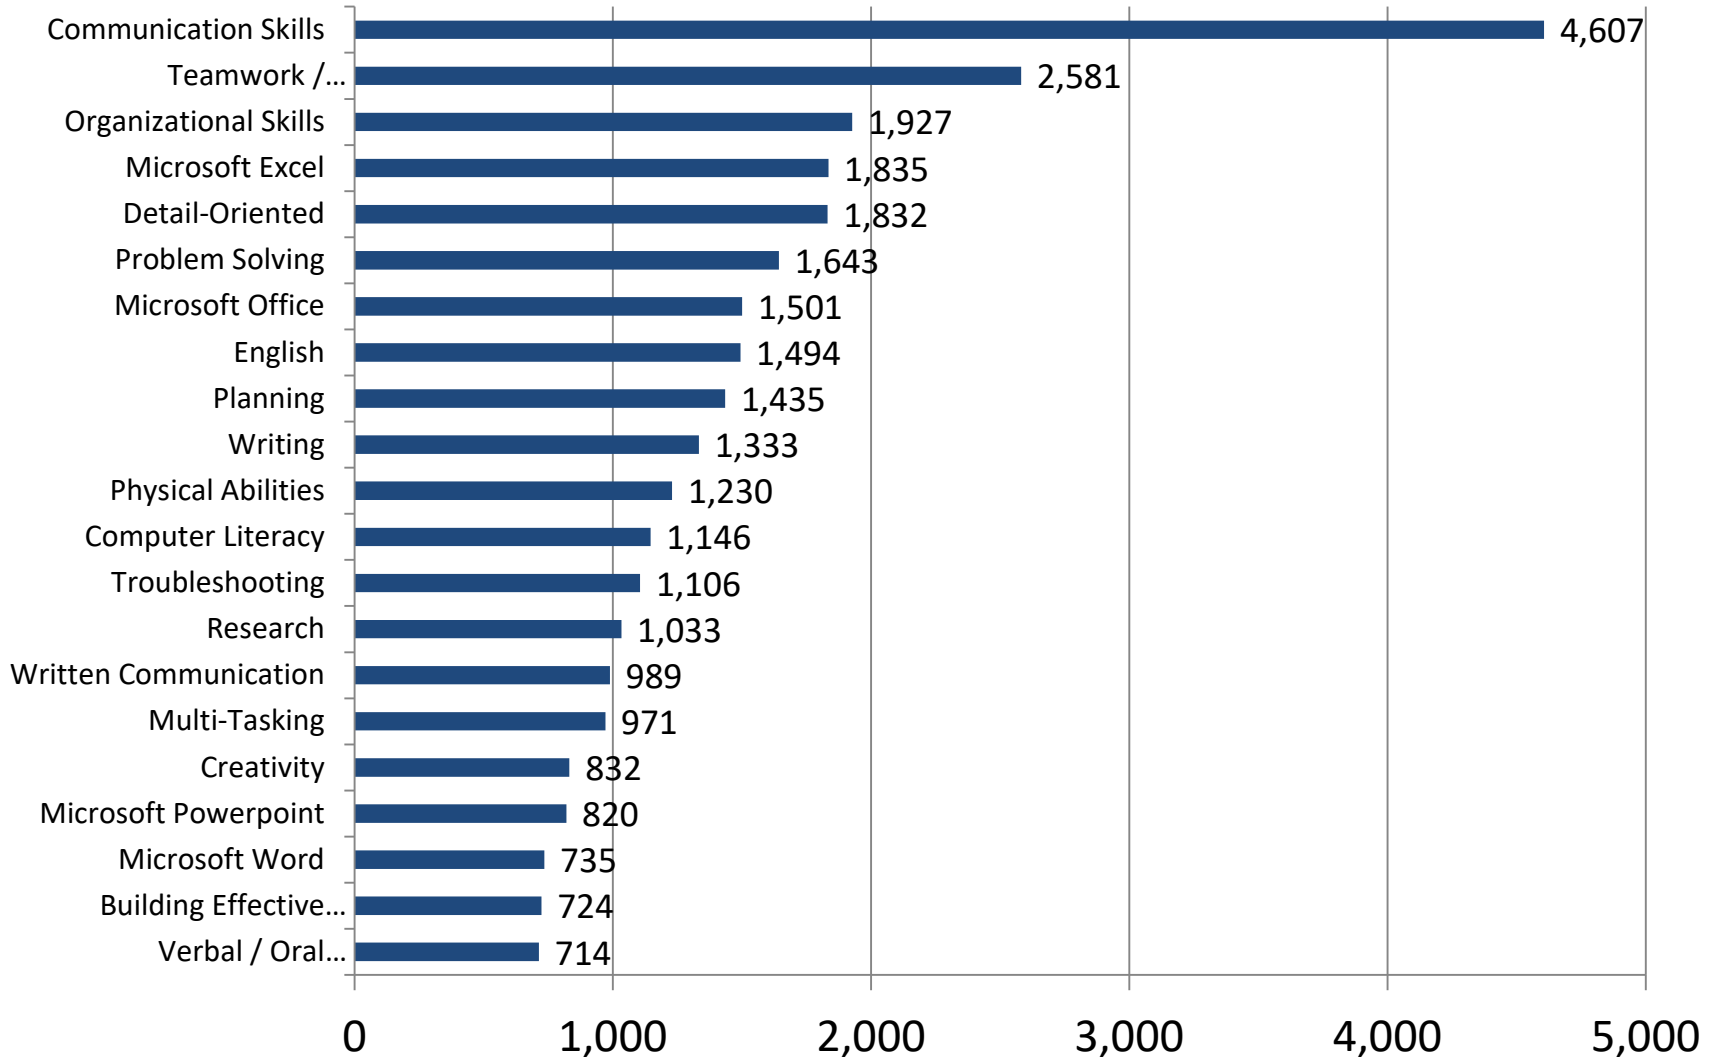

Greater Raritan Baseline Skills in Greatest Demand

Apr. 22, 2020 - Jul. 20, 2020 (Data not available after Jul. 15, 2020)

- Source: Burning Glass Technologies Inc., Labor Insight
  Prepared by New Jersey Department of Labor & Workforce Development – July, 2020