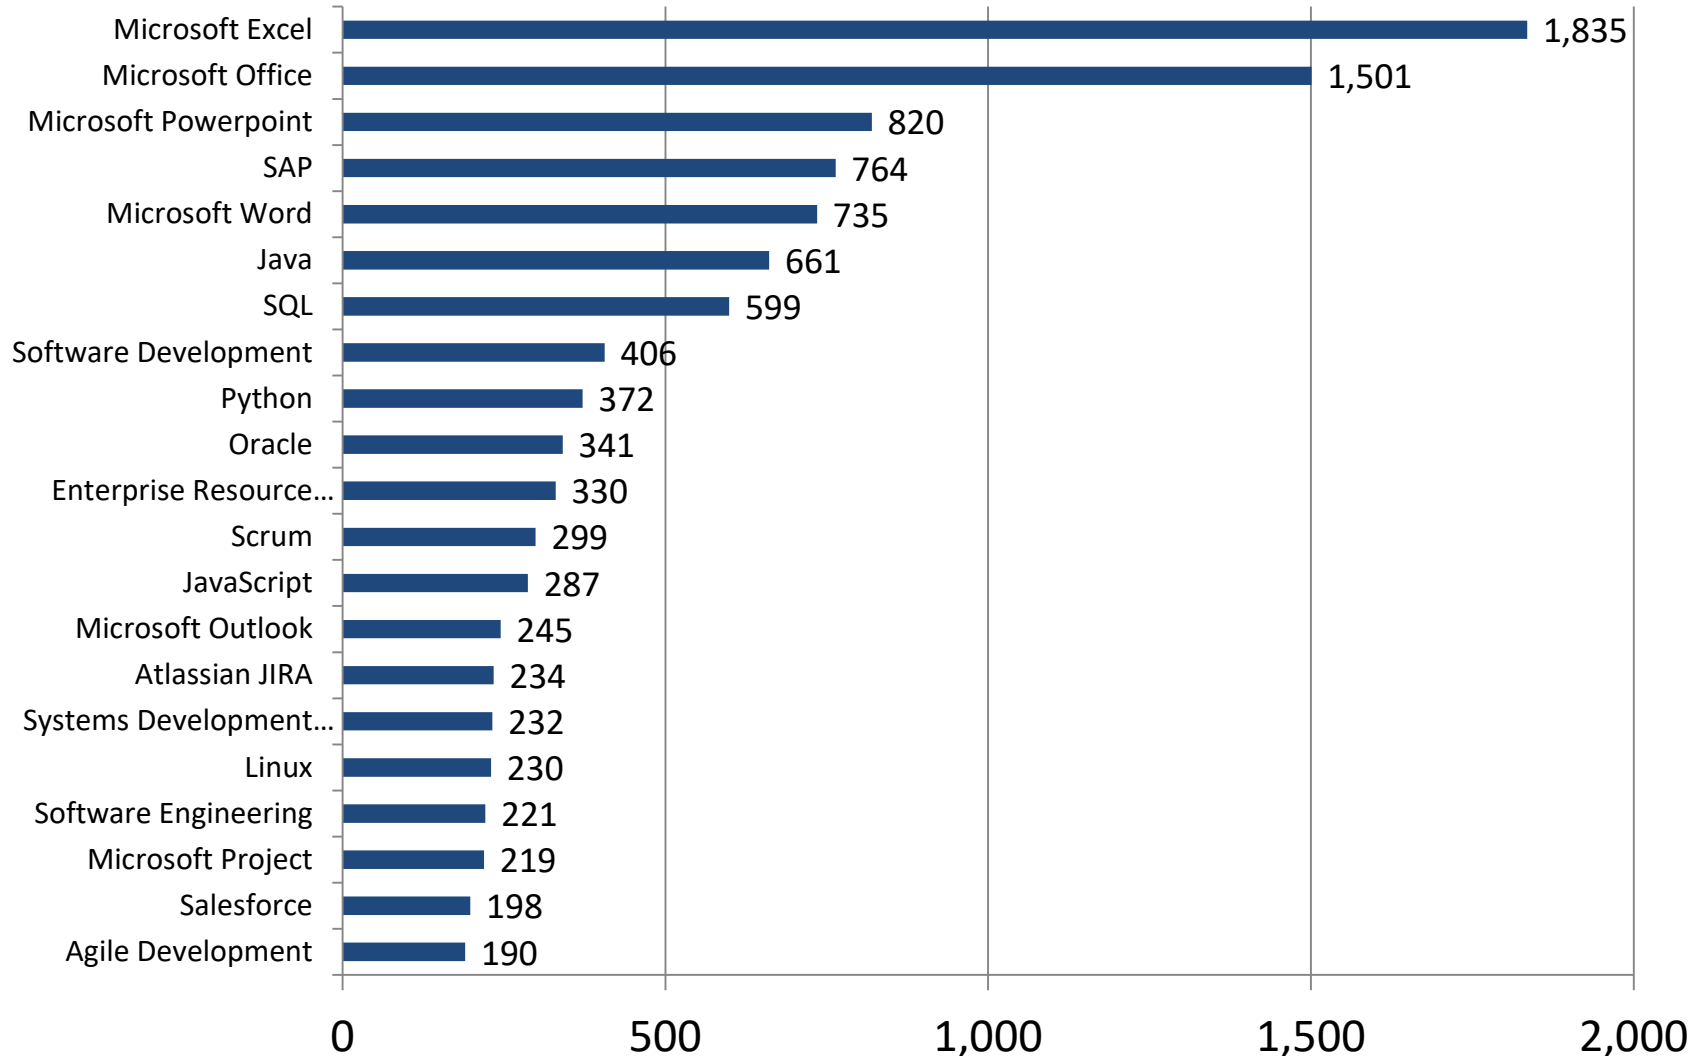

Greater Raritan Software & Programming Skills in Greatest Demand

Apr. 22, 2020 - Jul. 20, 2020 (Data not available after Jul. 15, 2020)

- Source: Burning Glass Technologies Inc., Labor Insight
  Prepared by New Jersey Department of Labor & Workforce Development – July, 2020