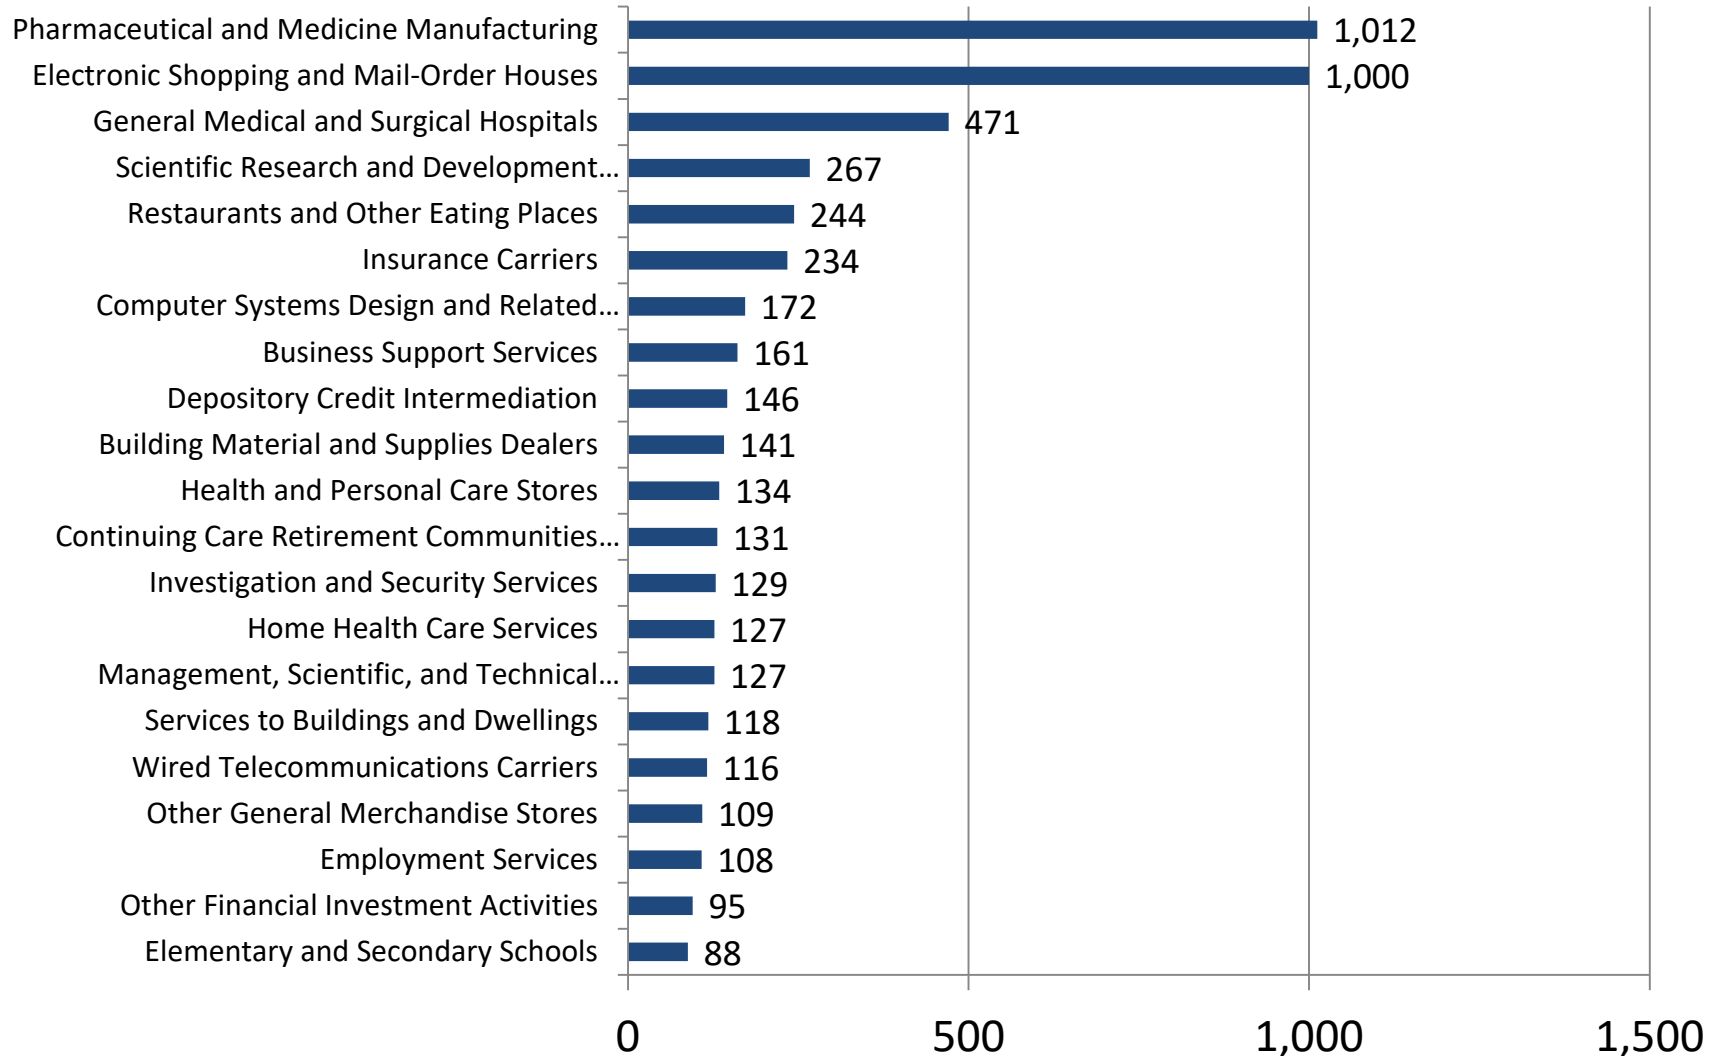

Greater Raritan Industries (4-digit NAICS) With The Most Listings

Apr. 22, 2020 - Jul. 20, 2020 (Data not available after Jul. 15, 2020)

- Source: Burning Glass Technologies Inc., Labor Insight
  Prepared by New Jersey Department of Labor & Workforce Development – July, 2020