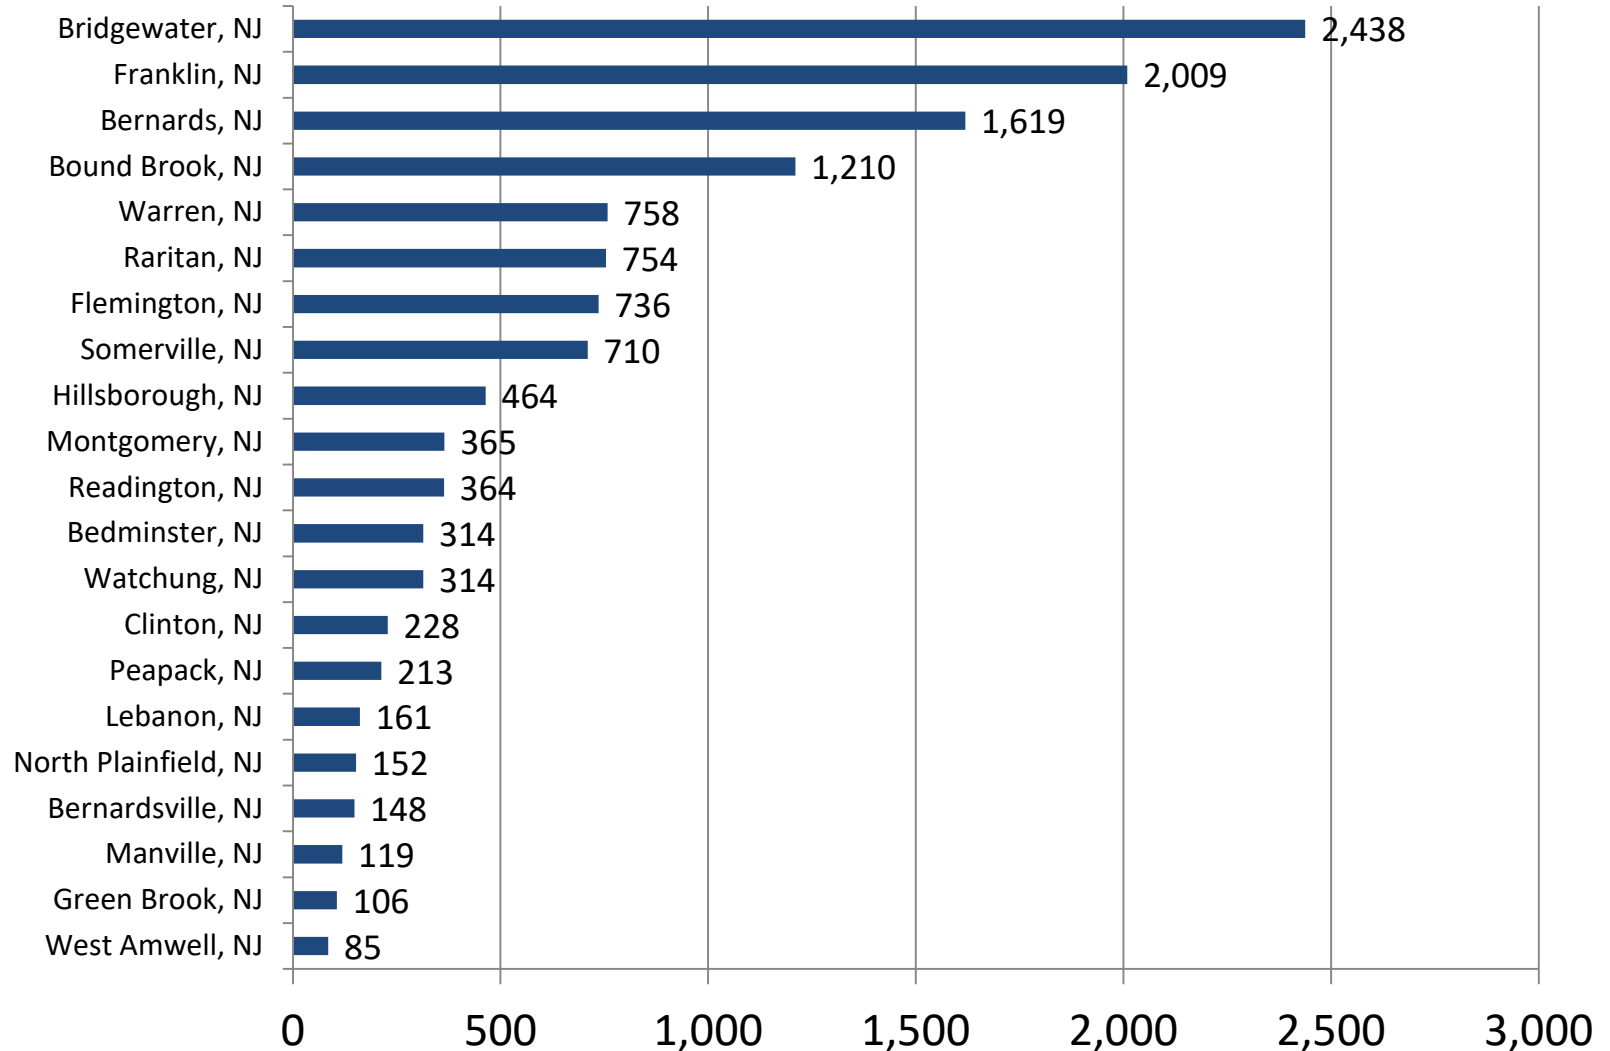

Greater Raritan

- Somerset County
- Hunterdon County

Greater Raritan Cities With The Most Listings

Apr. 22, 2020 - Jul. 20, 2020 (Data not available after Jul. 15, 2020)

- Source: Burning Glass Technologies Inc., Labor Insight
Prepared by New Jersey Department of Labor & Workforce Development – July, 2020