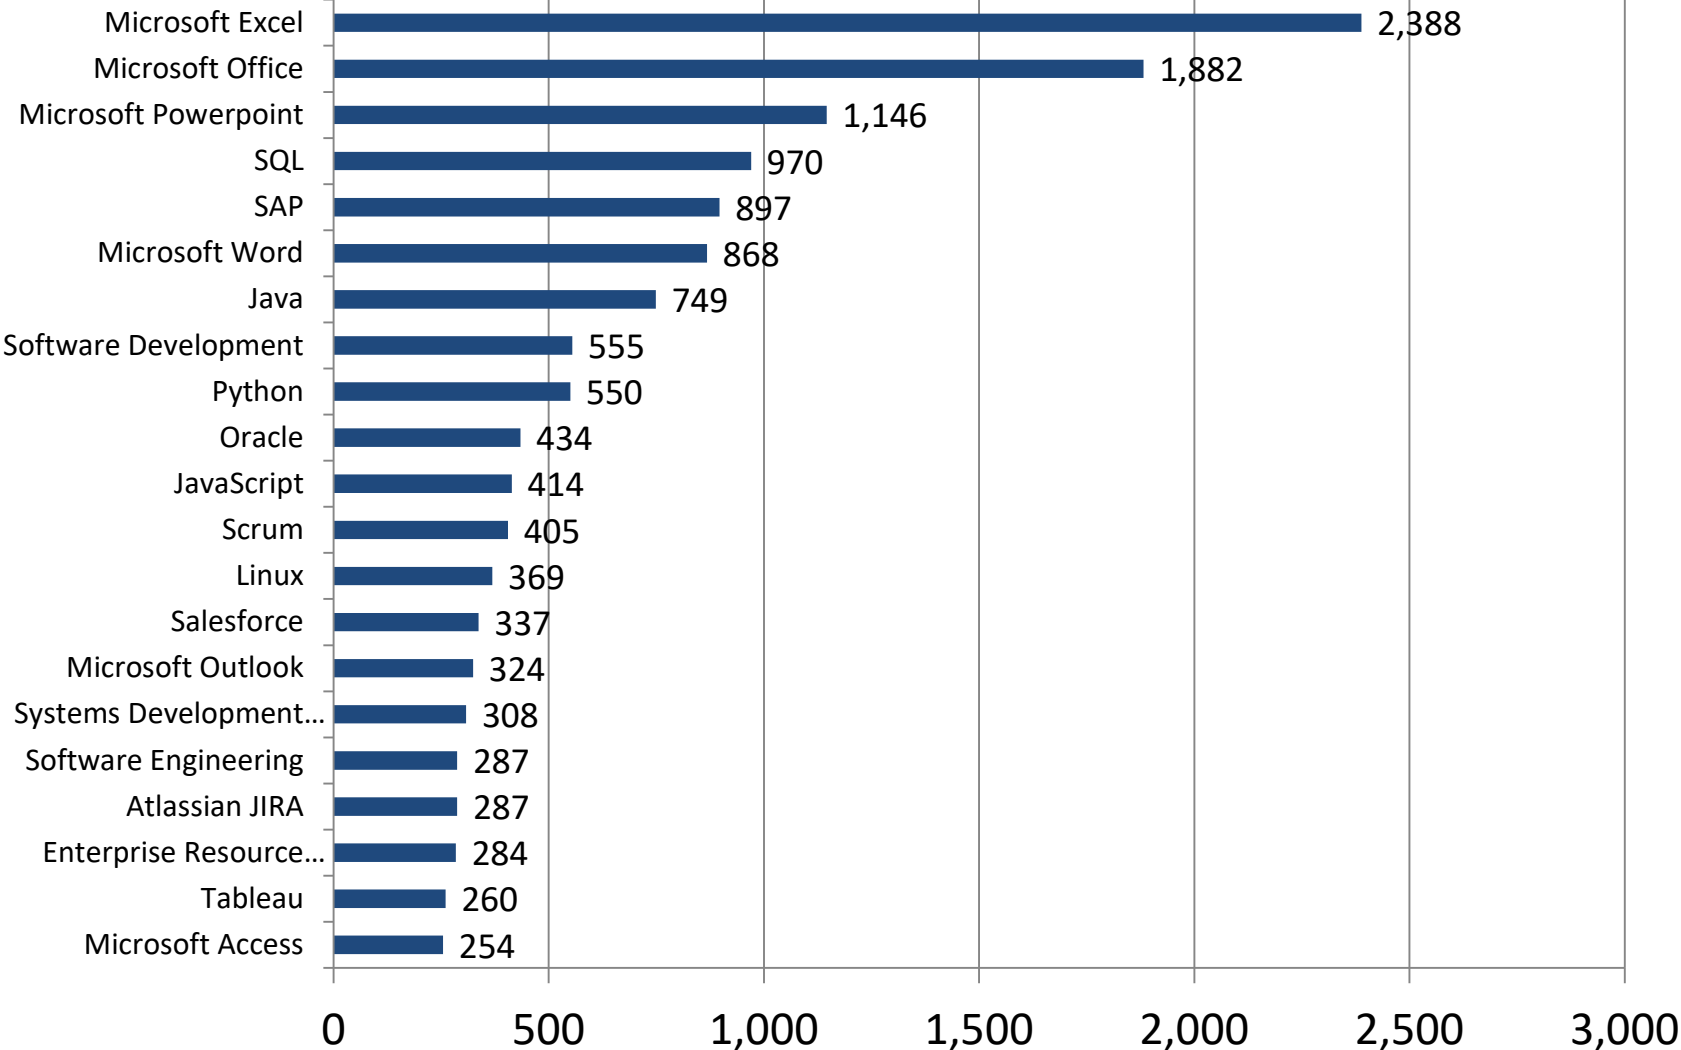

Somerset County Software & Programming Skills in Greatest Demand

Last 90 days (Nov. 7, 2019 - Feb. 4, 2020)

* Due to data coding errors, all Heavy and Tractor-Trailer Truck Driver occupations have been suppressed