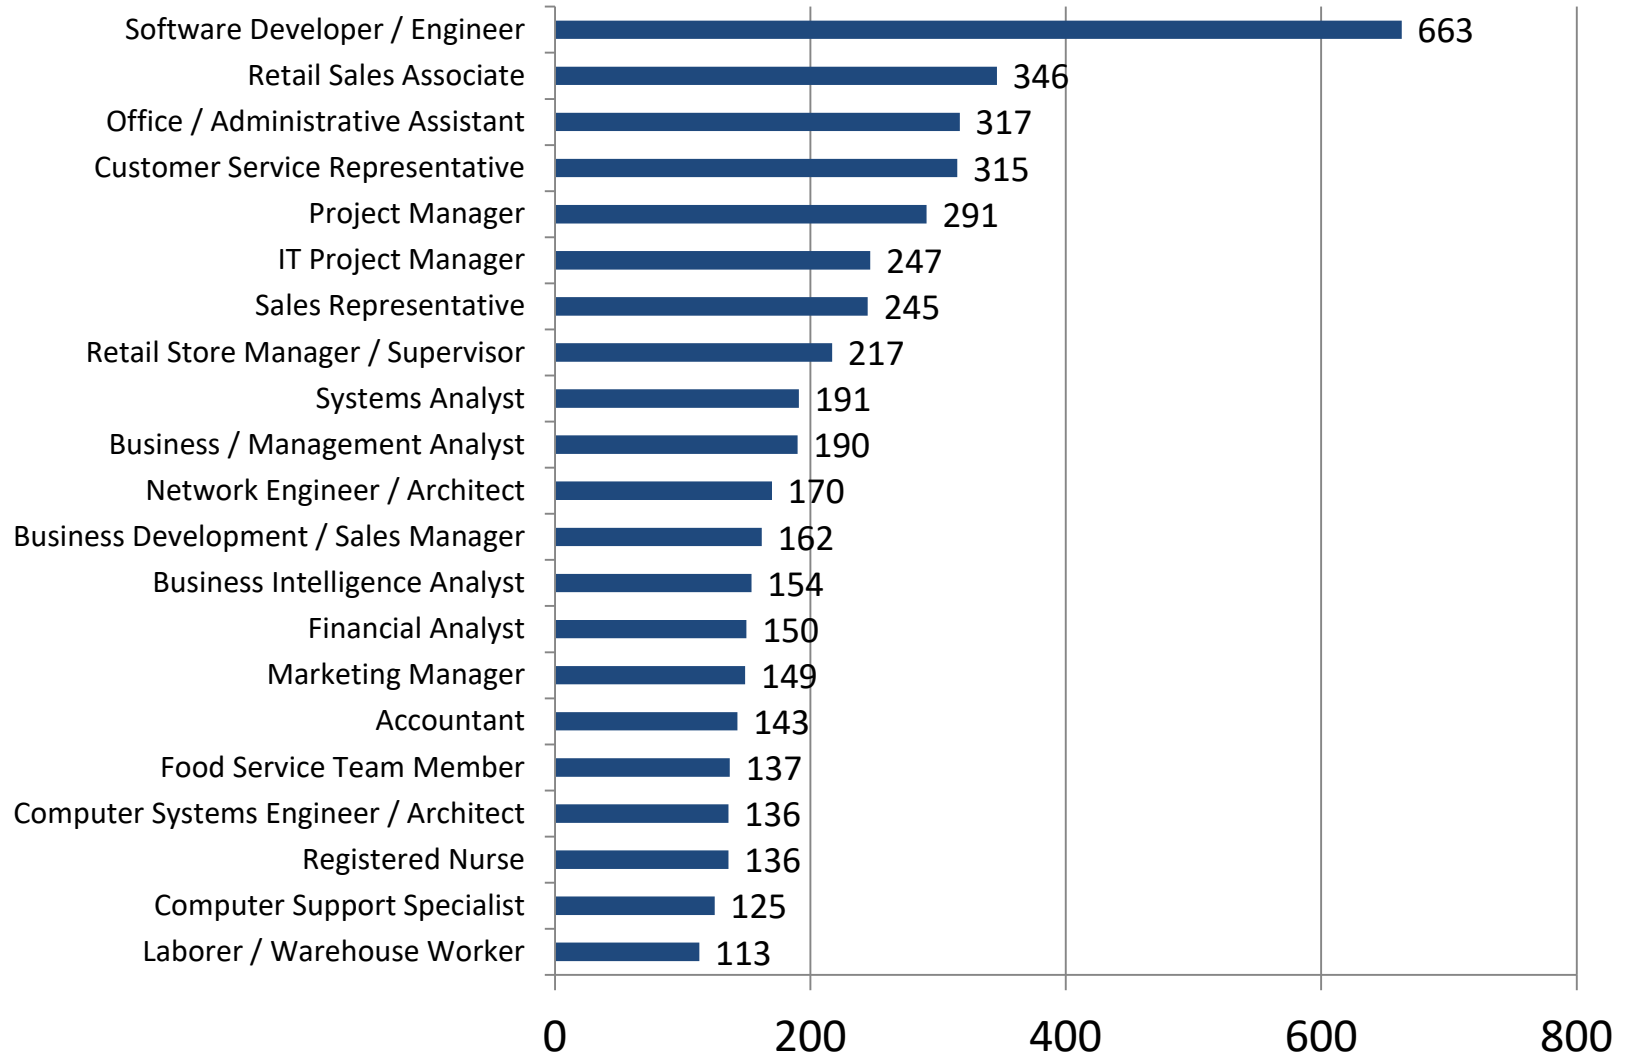

Somerset County Top Detailed Occupational Listings (Burning Glass)

Last 90 days (Nov. 7, 2019 - Feb. 4, 2020)

* Due to data coding errors, all Heavy and Tractor-Trailer Truck Driver occupations have been suppressed

- Source: Burning Glass Technologies Inc., Labor Insight
  Prepared by New Jersey Department of Labor & Workforce Development – February, 2020