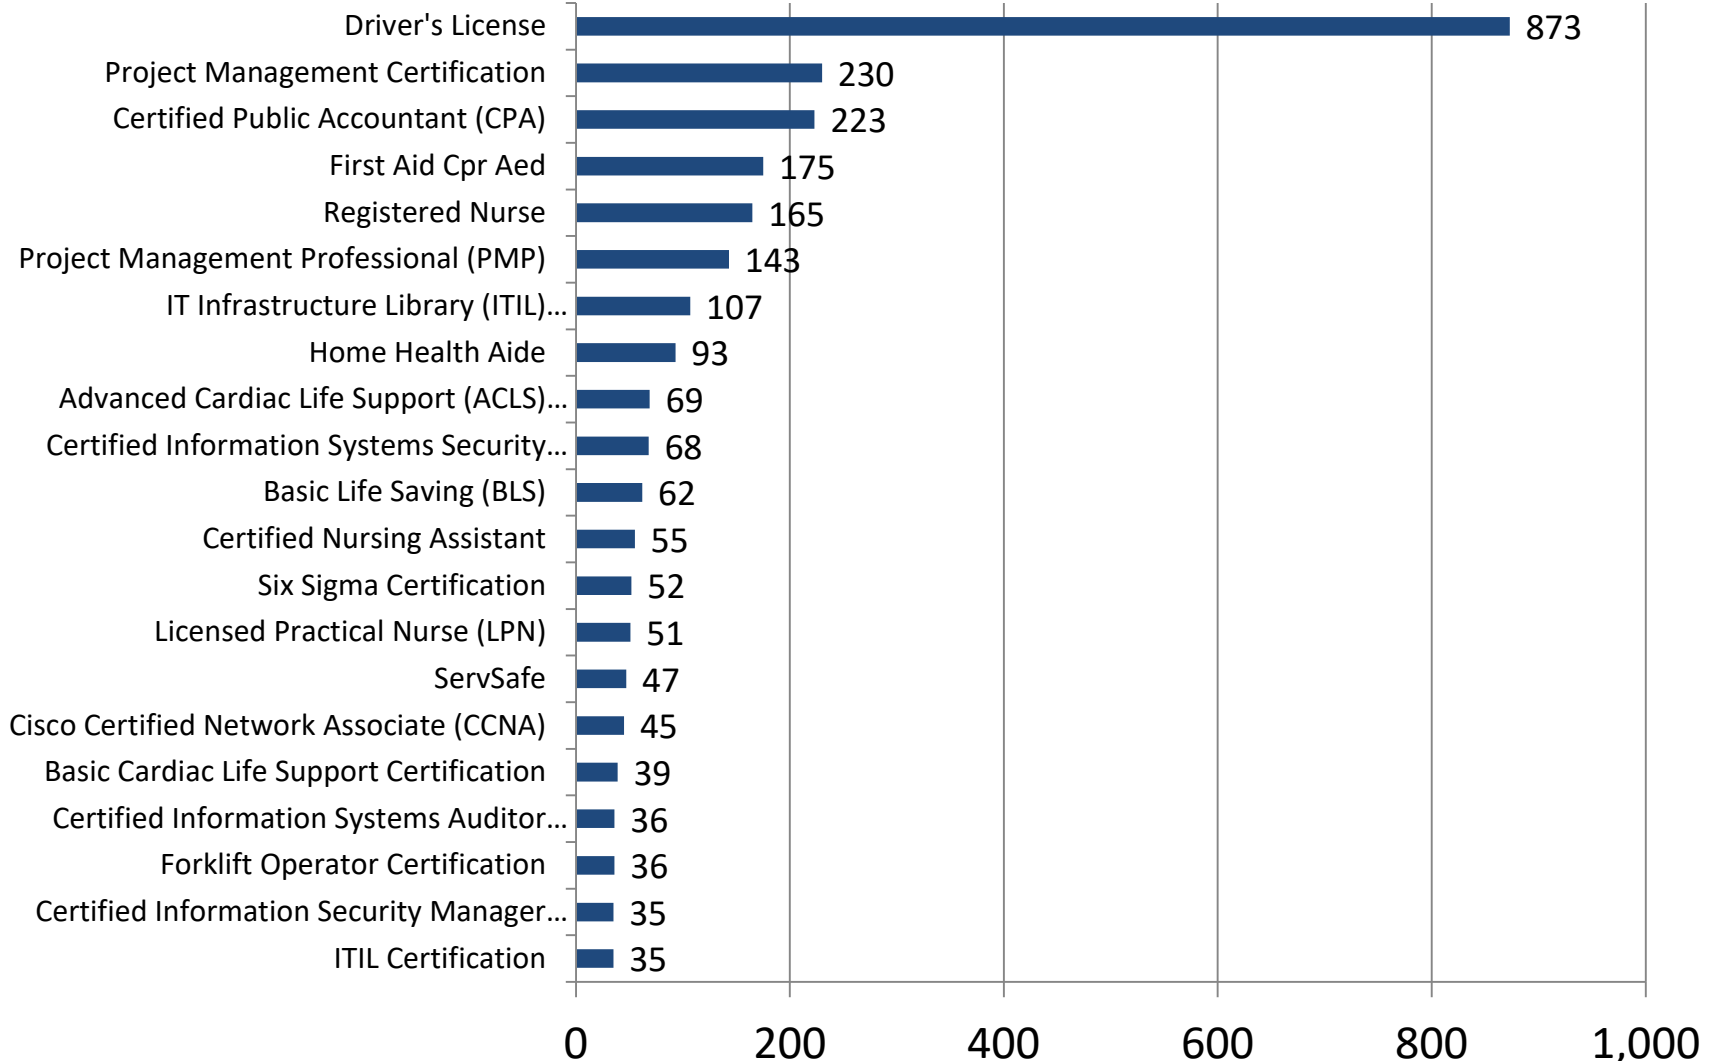

Somerset County Certifications in Greatest Demand

Last 90 days (Nov. 7, 2019 - Feb. 4, 2020)

* Due to data coding errors, all Heavy and Tractor-Trailer Truck Driver occupations have been suppressed

- Source: Burning Glass Technologies Inc., Labor Insight
  Prepared by New Jersey Department of Labor & Workforce Development – February, 2020