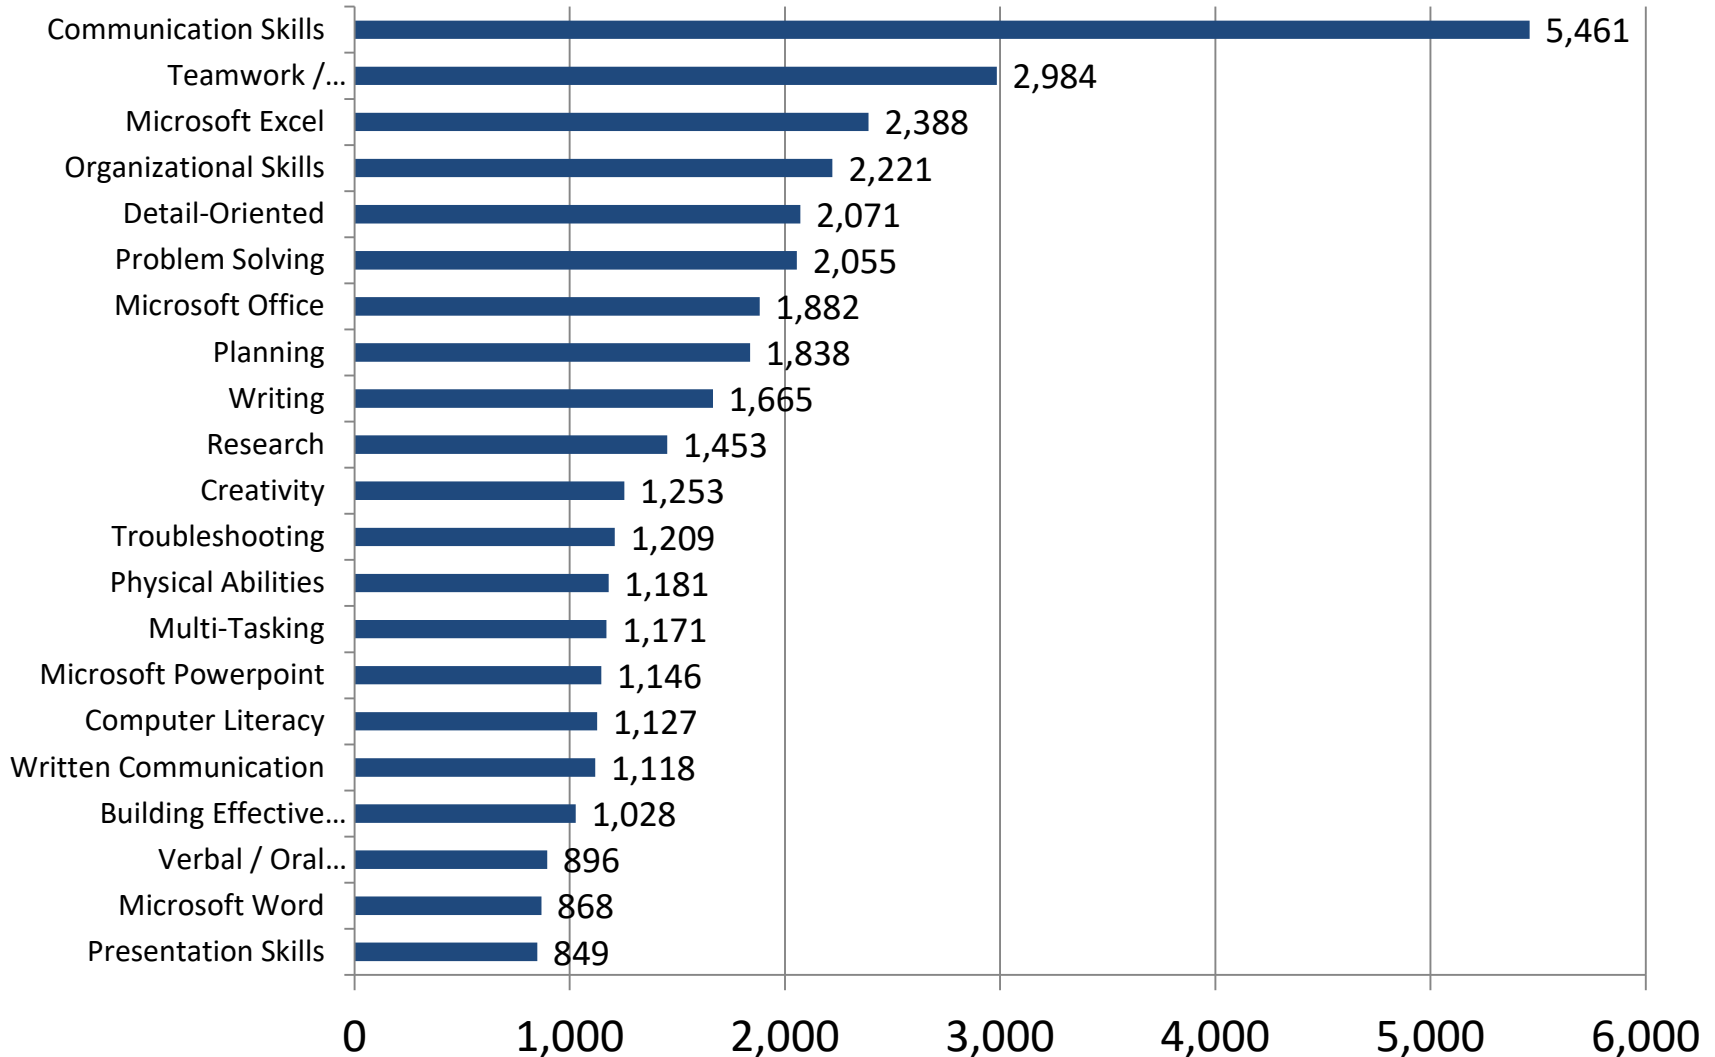

Somerset County Baseline Skills in Greatest Demand

Last 90 days (Nov. 7, 2019 - Feb. 4, 2020)

* Due to data coding errors, all Heavy and Tractor-Trailer Truck Driver occupations have been suppressed

- Source: Burning Glass Technologies Inc., Labor Insight
  Prepared by New Jersey Department of Labor & Workforce Development – February, 2020