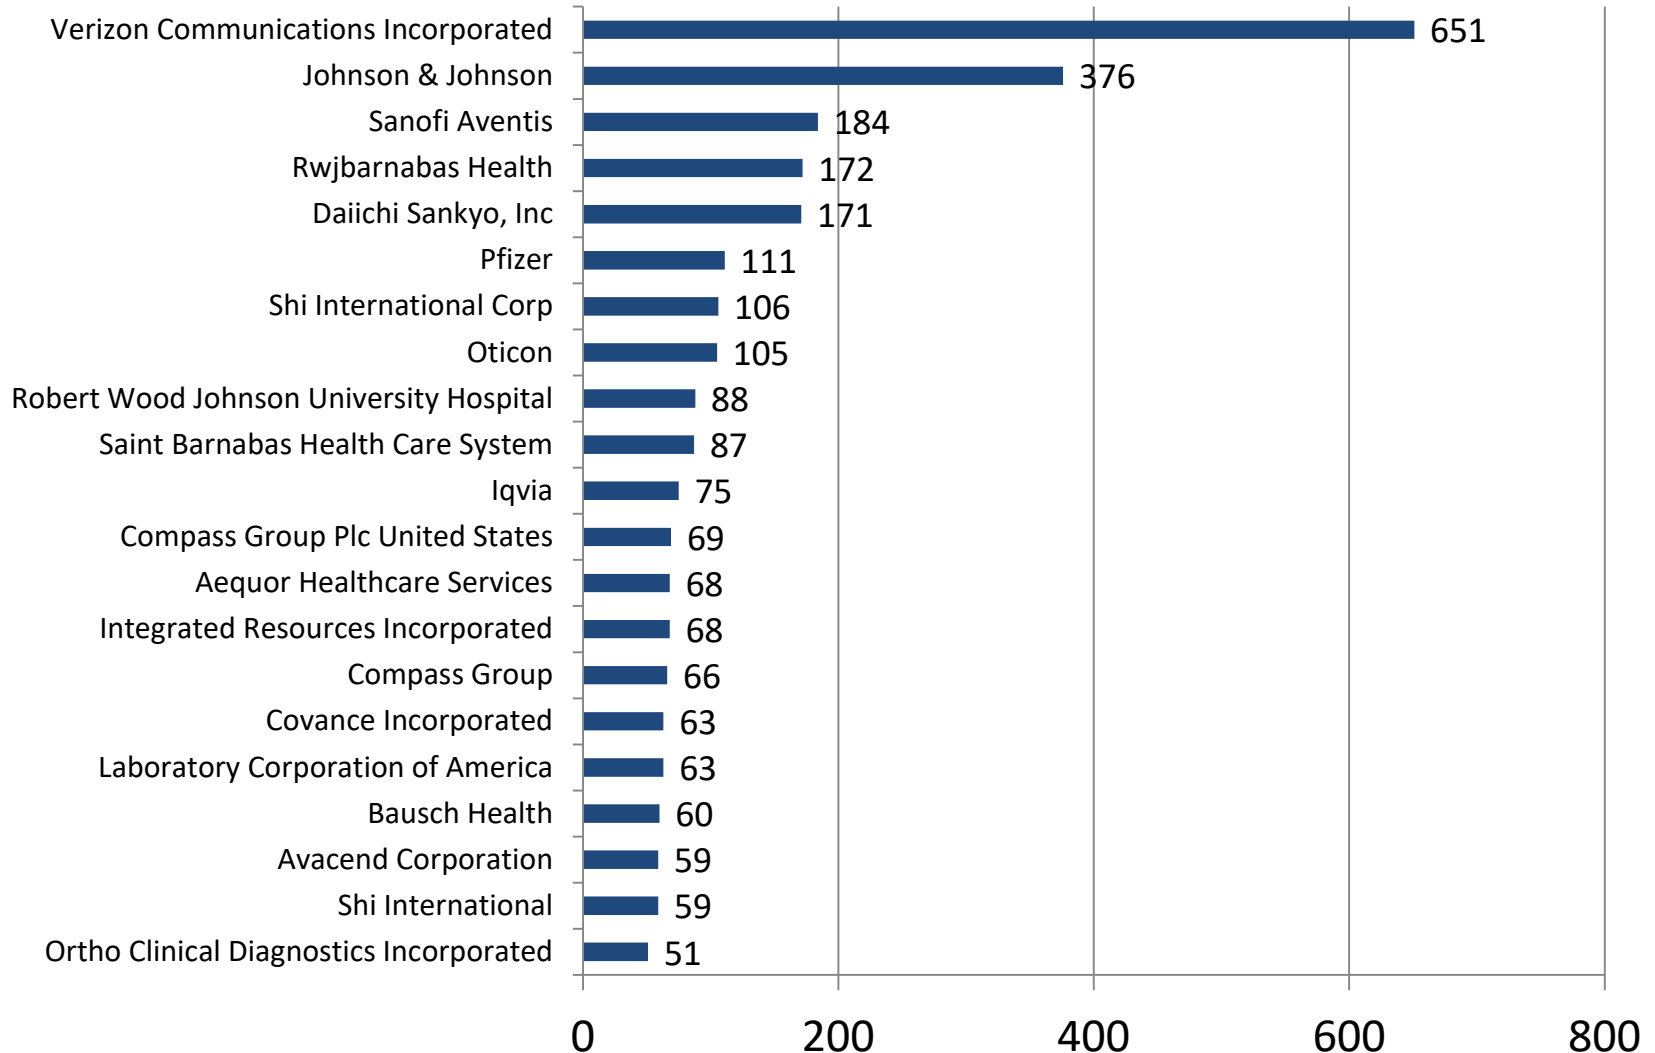

Somerset County Employers With The Most Listings

Last 90 days (Nov. 7, 2019 - Feb. 4, 2020)

* Due to data coding errors, all Heavy and Tractor-Trailer Truck Driver occupations have been suppressed

- Source: Burning Glass Technologies Inc., Labor Insight
  Prepared by New Jersey Department of Labor & Workforce Development – February, 2020