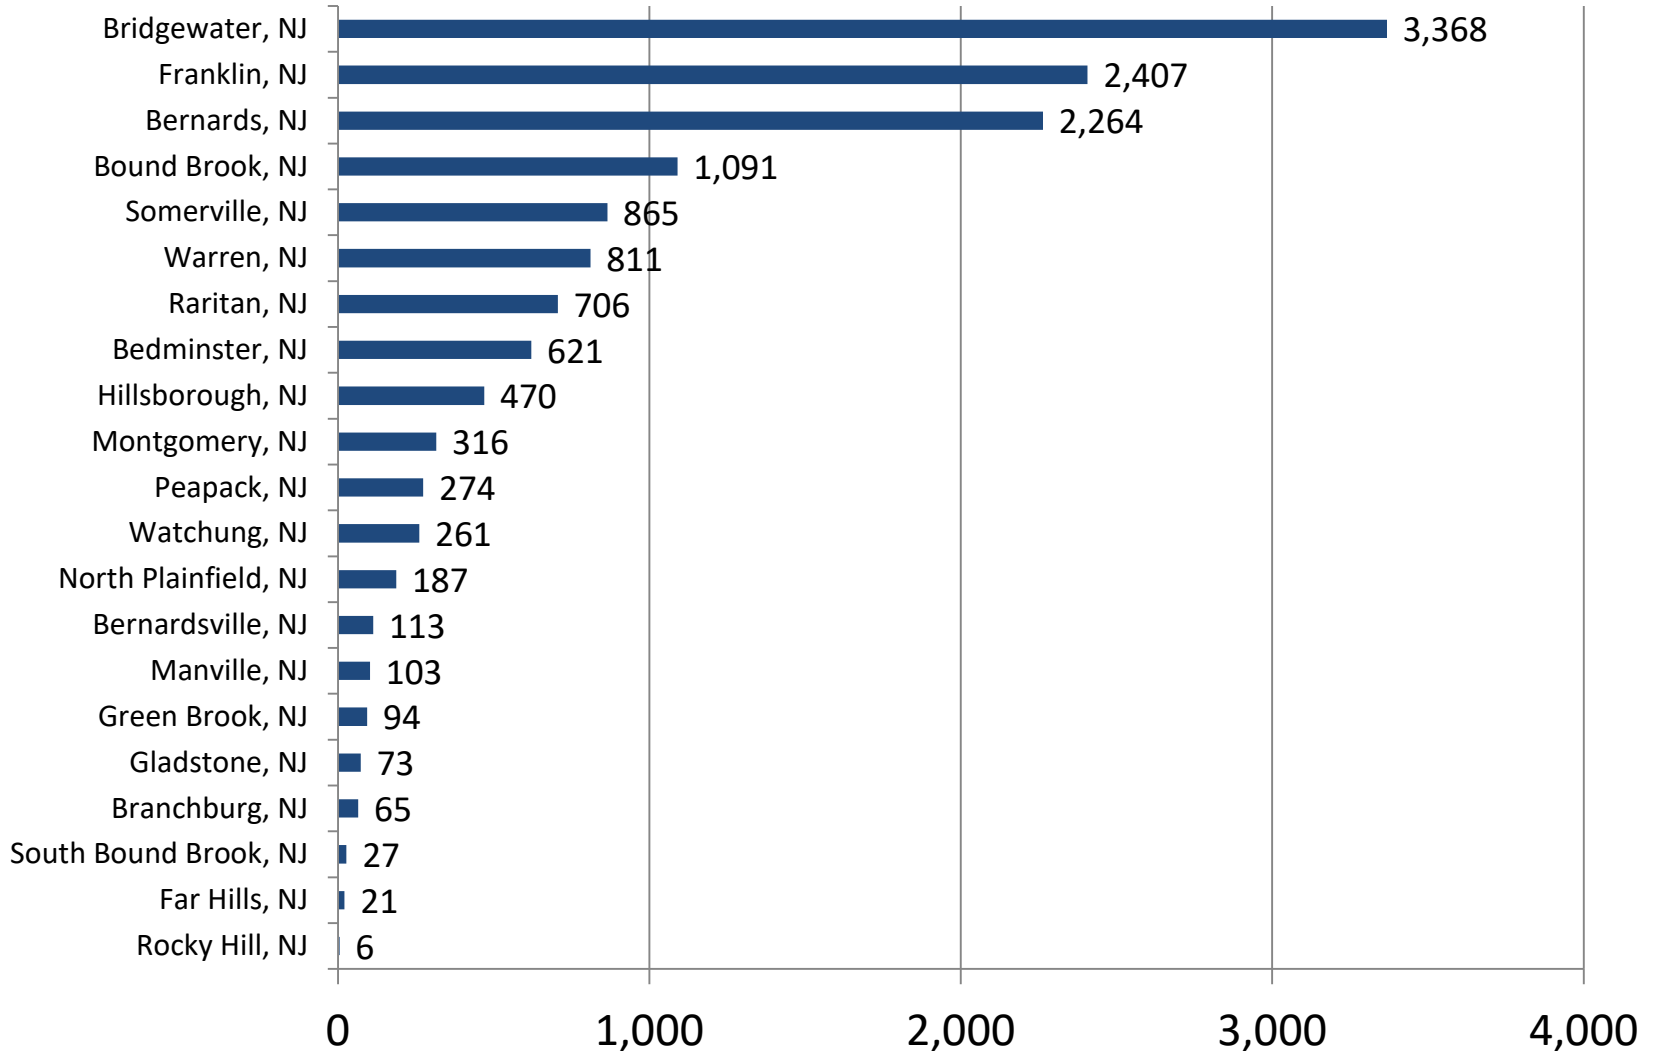

Somerset County

Somerset County Cities With The Most Listings

Last 90 days (Nov. 7, 2019 - Feb. 4, 2020)

* Due to data coding errors, all Heavy and Tractor-Trailer Truck Driver occupations have been suppressed