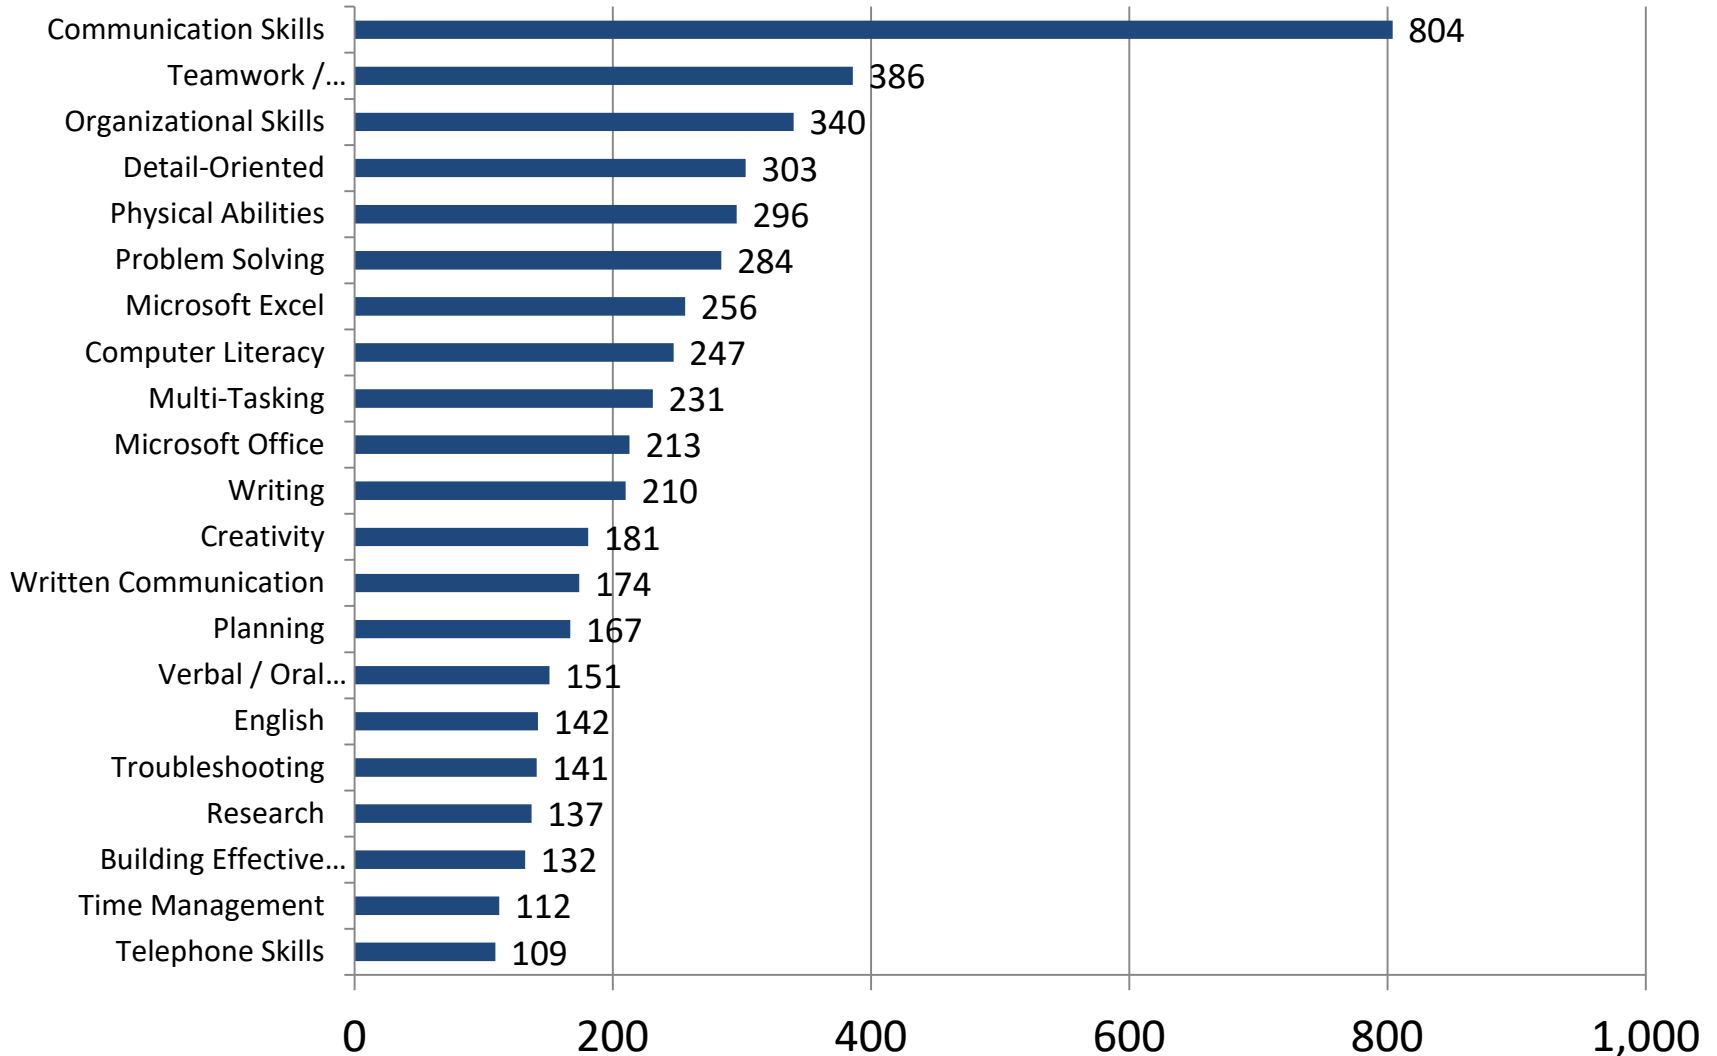

Hunterdon County Baseline Skills in Greatest Demand

Last 90 days (Nov. 7, 2019 - Feb. 4, 2020)

* Due to data coding errors, all Heavy and Tractor-Trailer Truck Driver occupations have been suppressed

- Source: Burning Glass Technologies Inc., Labor Insight
  Prepared by New Jersey Department of Labor & Workforce Development – February, 2020