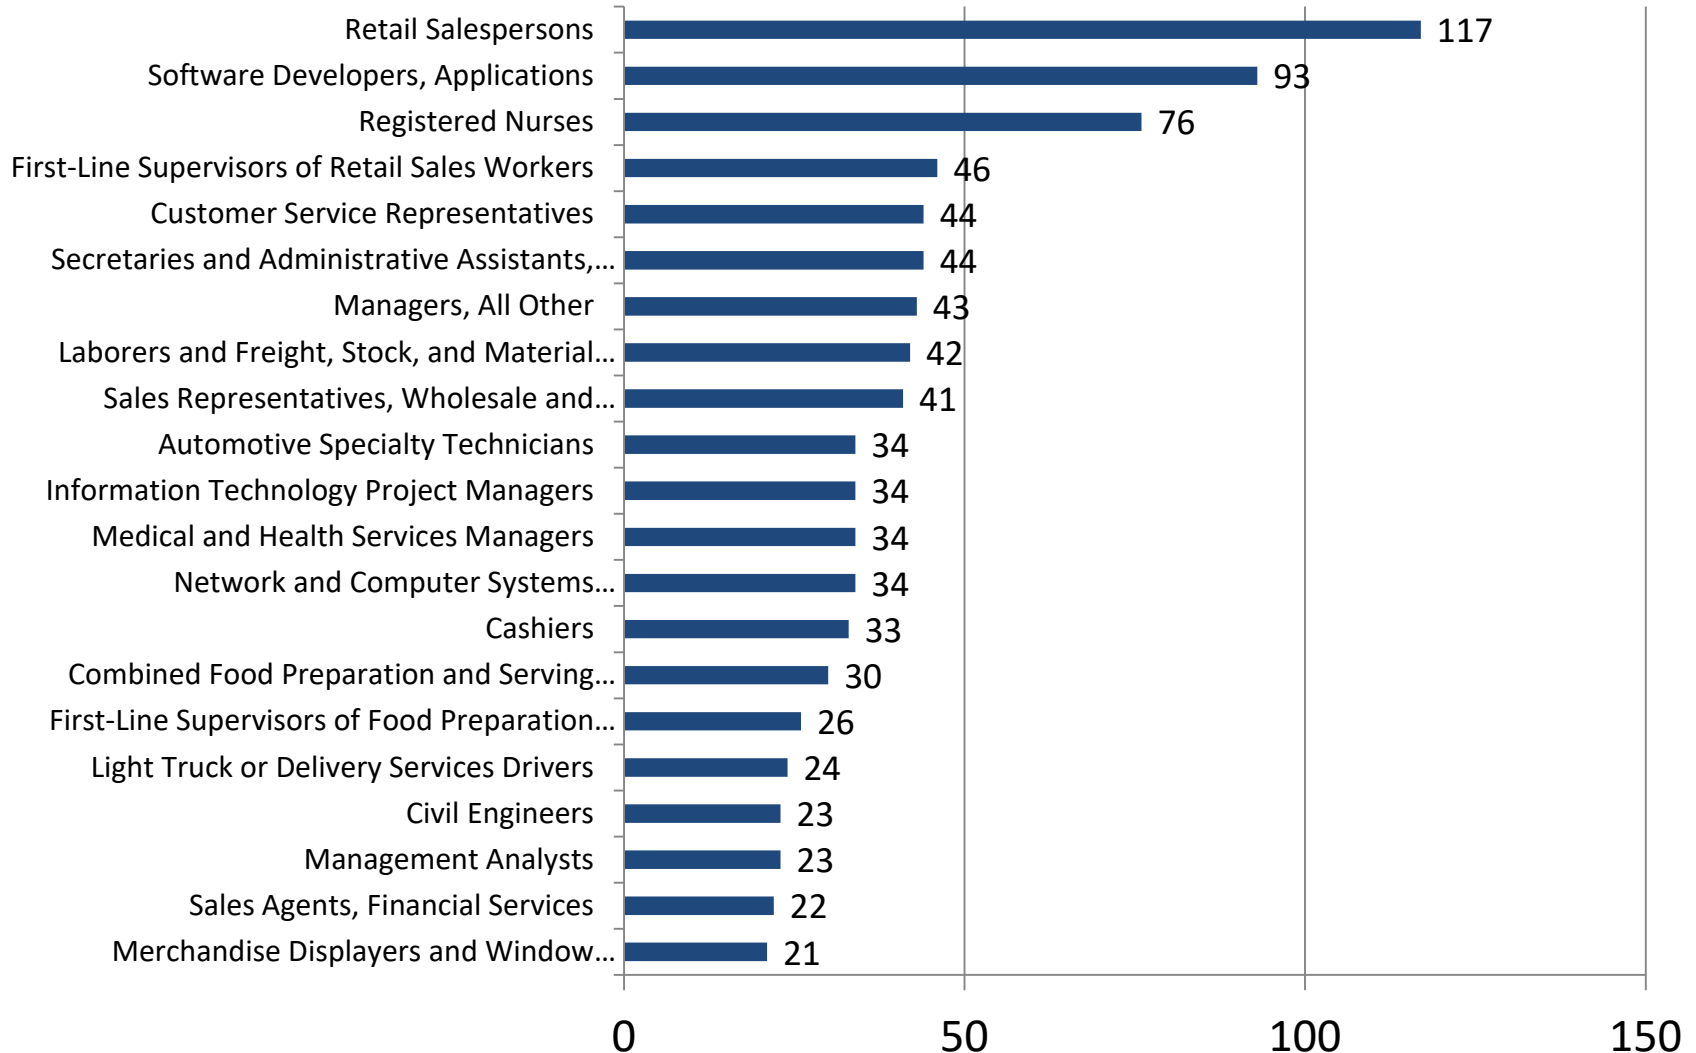

Hunterdon County Top Detailed Occupational Listings (O*NET)

Last 90 days (Nov. 7, 2019 - Feb. 4, 2020)

* Due to data coding errors, all Heavy and Tractor-Trailer Truck Driver occupations have been suppressed

- Source: Burning Glass Technologies Inc., Labor Insight
  Prepared by New Jersey Department of Labor & Workforce Development – February, 2020