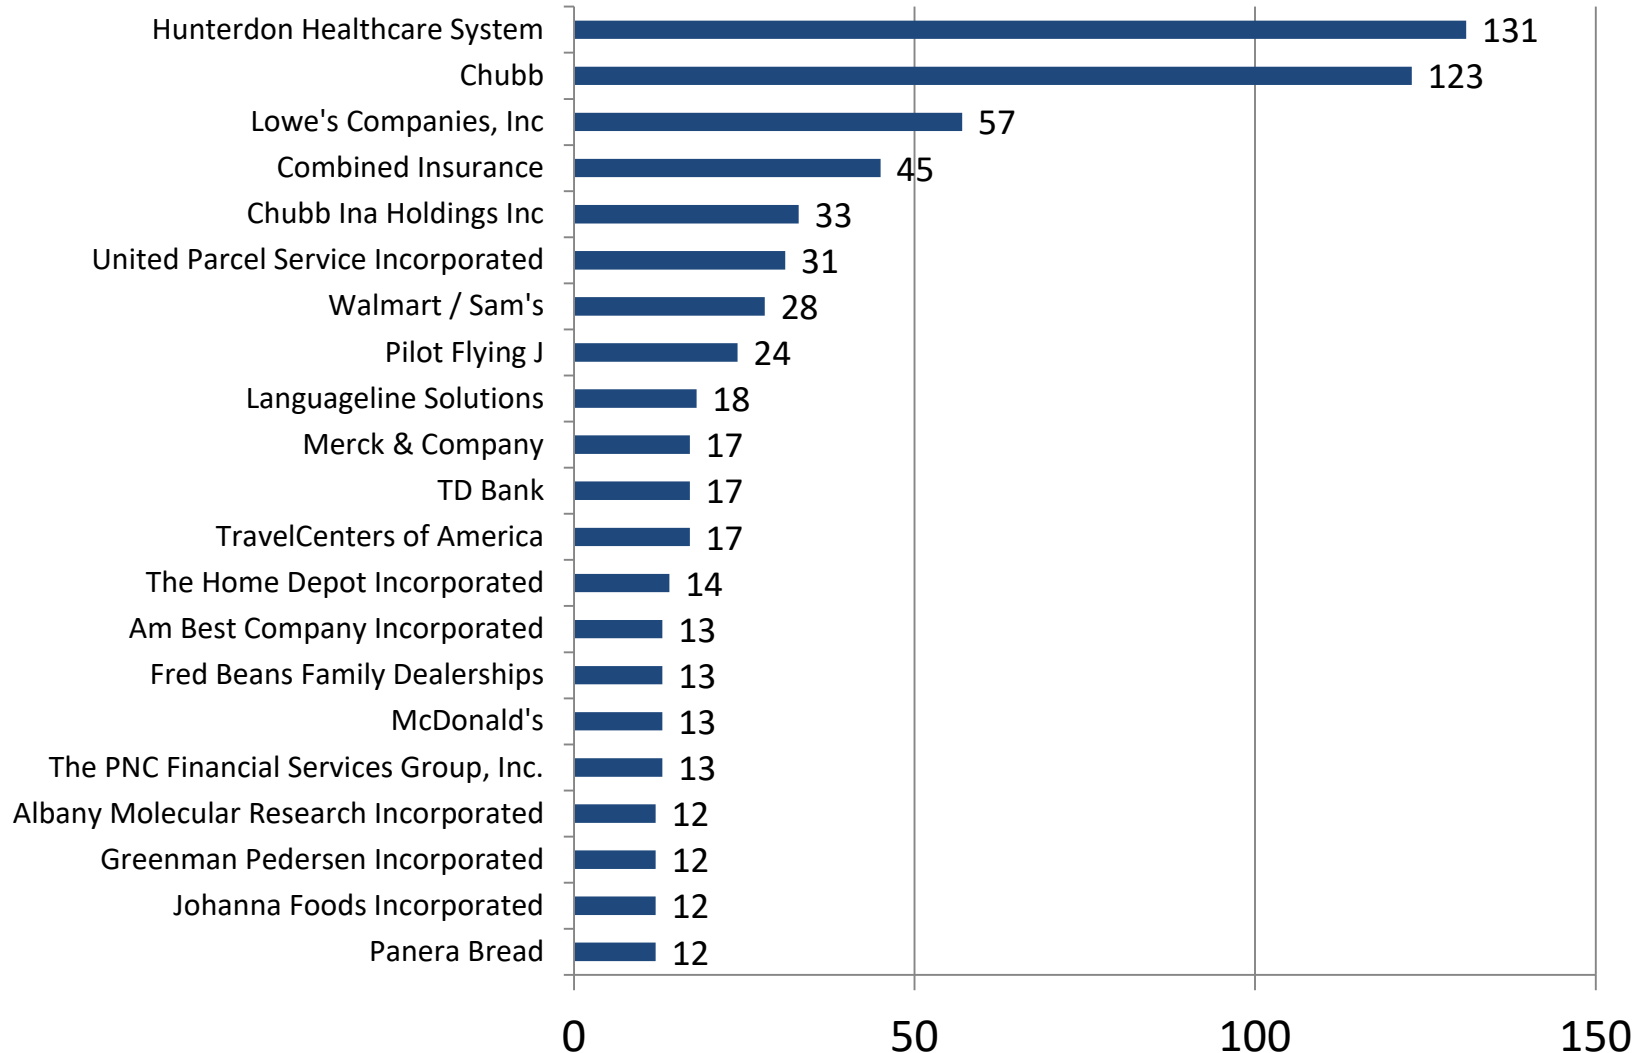

Hunterdon County Employers With The Most Listings

Last 90 days (Nov. 7, 2019 - Feb. 4, 2020)

* Due to data coding errors, all Heavy and Tractor-Trailer Truck Driver occupations have been suppressed

- Source: Burning Glass Technologies Inc., Labor Insight
  Prepared by New Jersey Department of Labor & Workforce Development – February, 2020