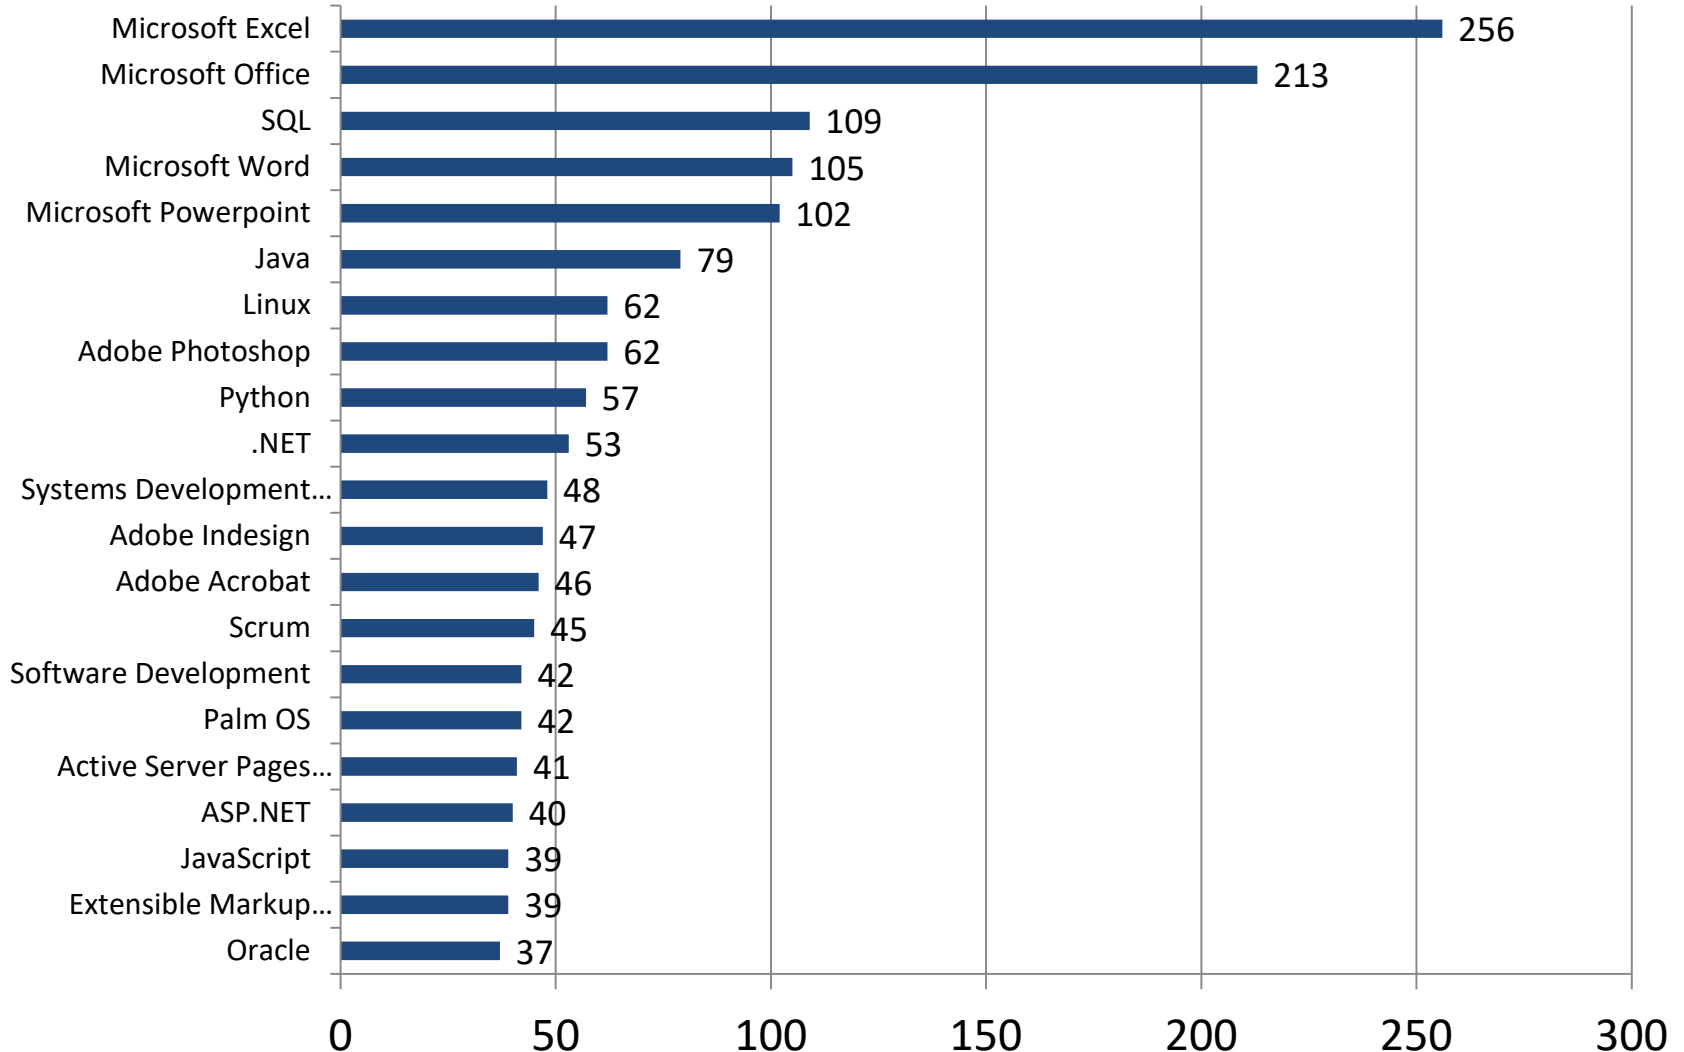

Hunterdon County Software & Programming Skills in Greatest Demand

Last 90 days (Nov. 7, 2019 - Feb. 4, 2020)

* Due to data coding errors, all Heavy and Tractor-Trailer Truck Driver occupations have been suppressed