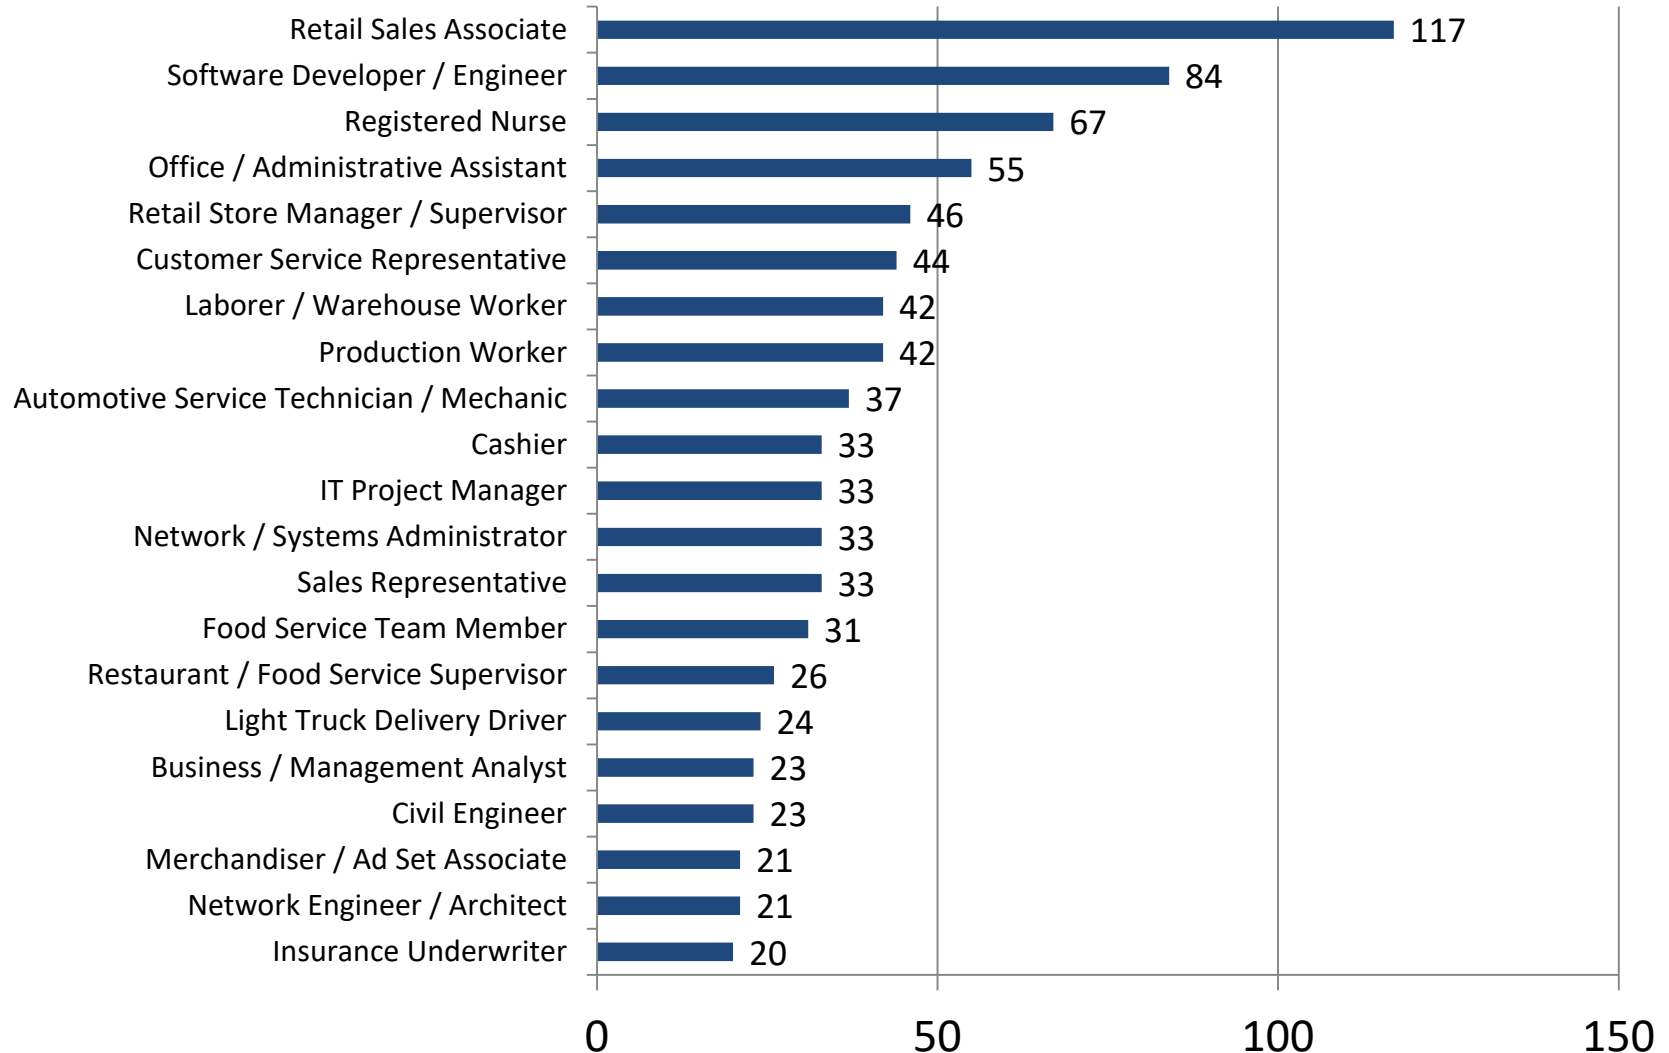

Hunterdon County Top Detailed Occupational Listings (Burning Glass)

Last 90 days (Nov. 7, 2019 - Feb. 4, 2020)

* Due to data coding errors, all Heavy and Tractor-Trailer Truck Driver occupations have been suppressed

- Source: Burning Glass Technologies Inc., Labor Insight
  Prepared by New Jersey Department of Labor & Workforce Development – February, 2020