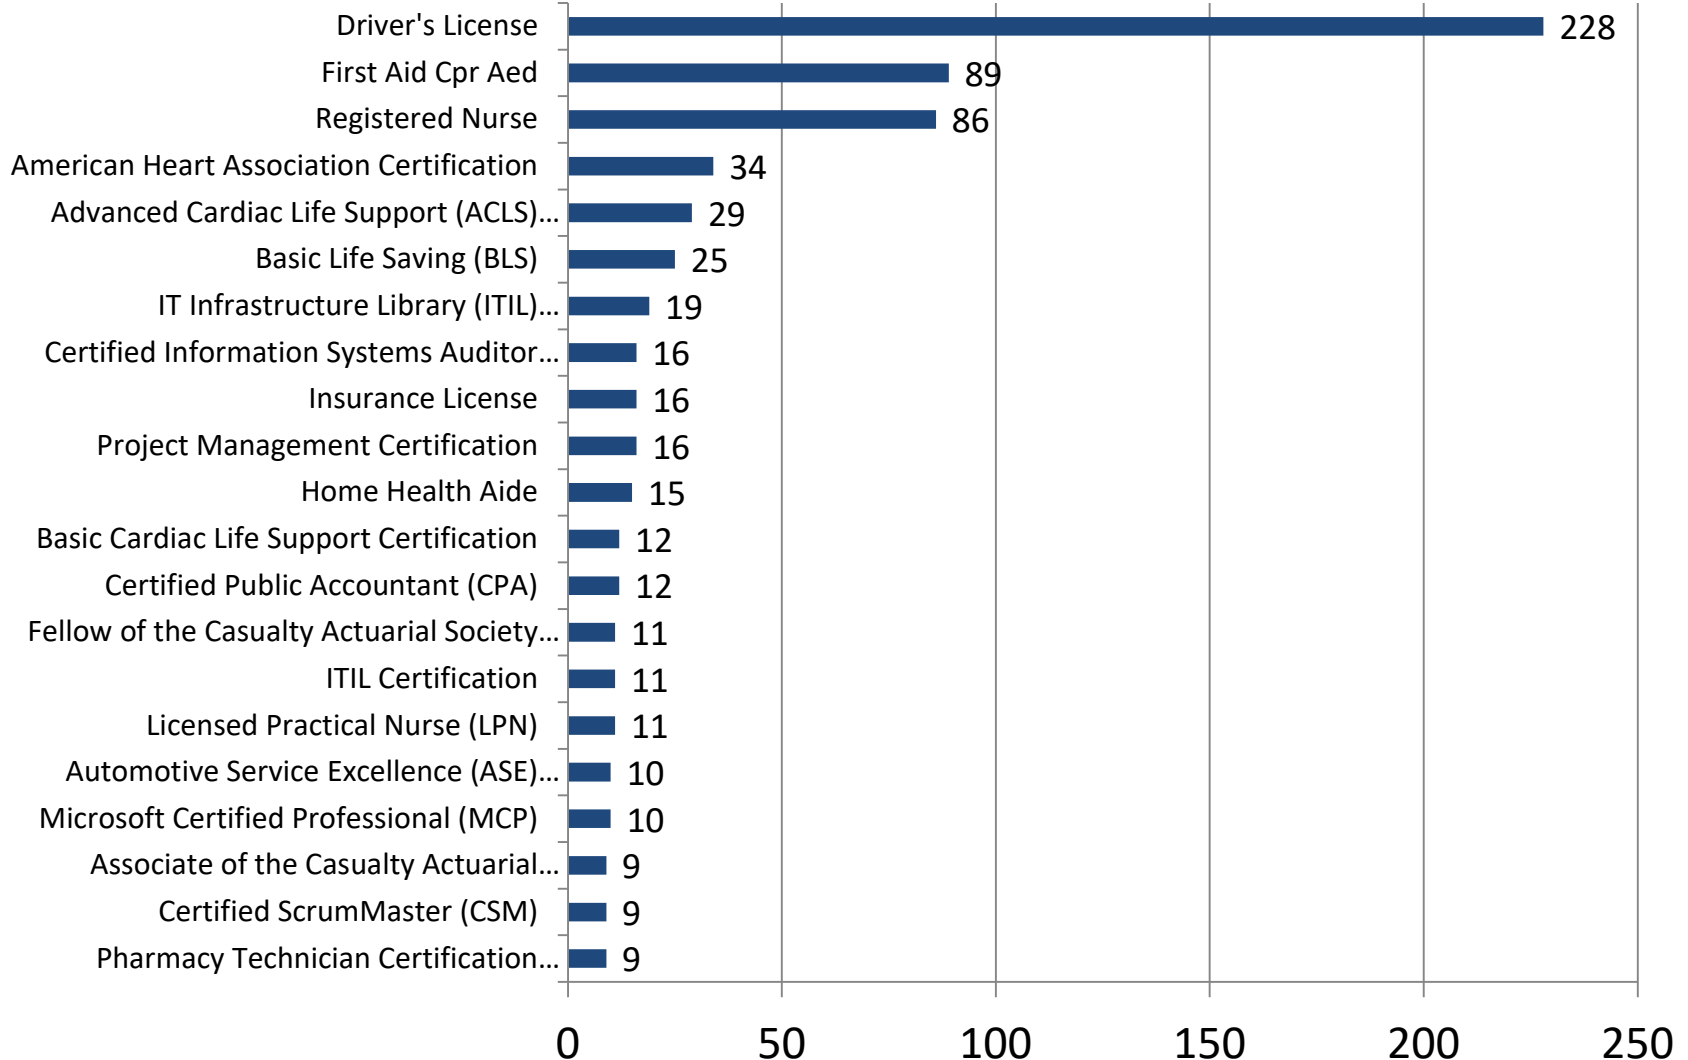

Hunterdon County Certifications in Greatest Demand

Last 90 days (Nov. 7, 2019 - Feb. 4, 2020)

* Due to data coding errors, all Heavy and Tractor-Trailer Truck Driver occupations have been suppressed

- Source: Burning Glass Technologies Inc., Labor Insight
  Prepared by New Jersey Department of Labor & Workforce Development – February, 2020