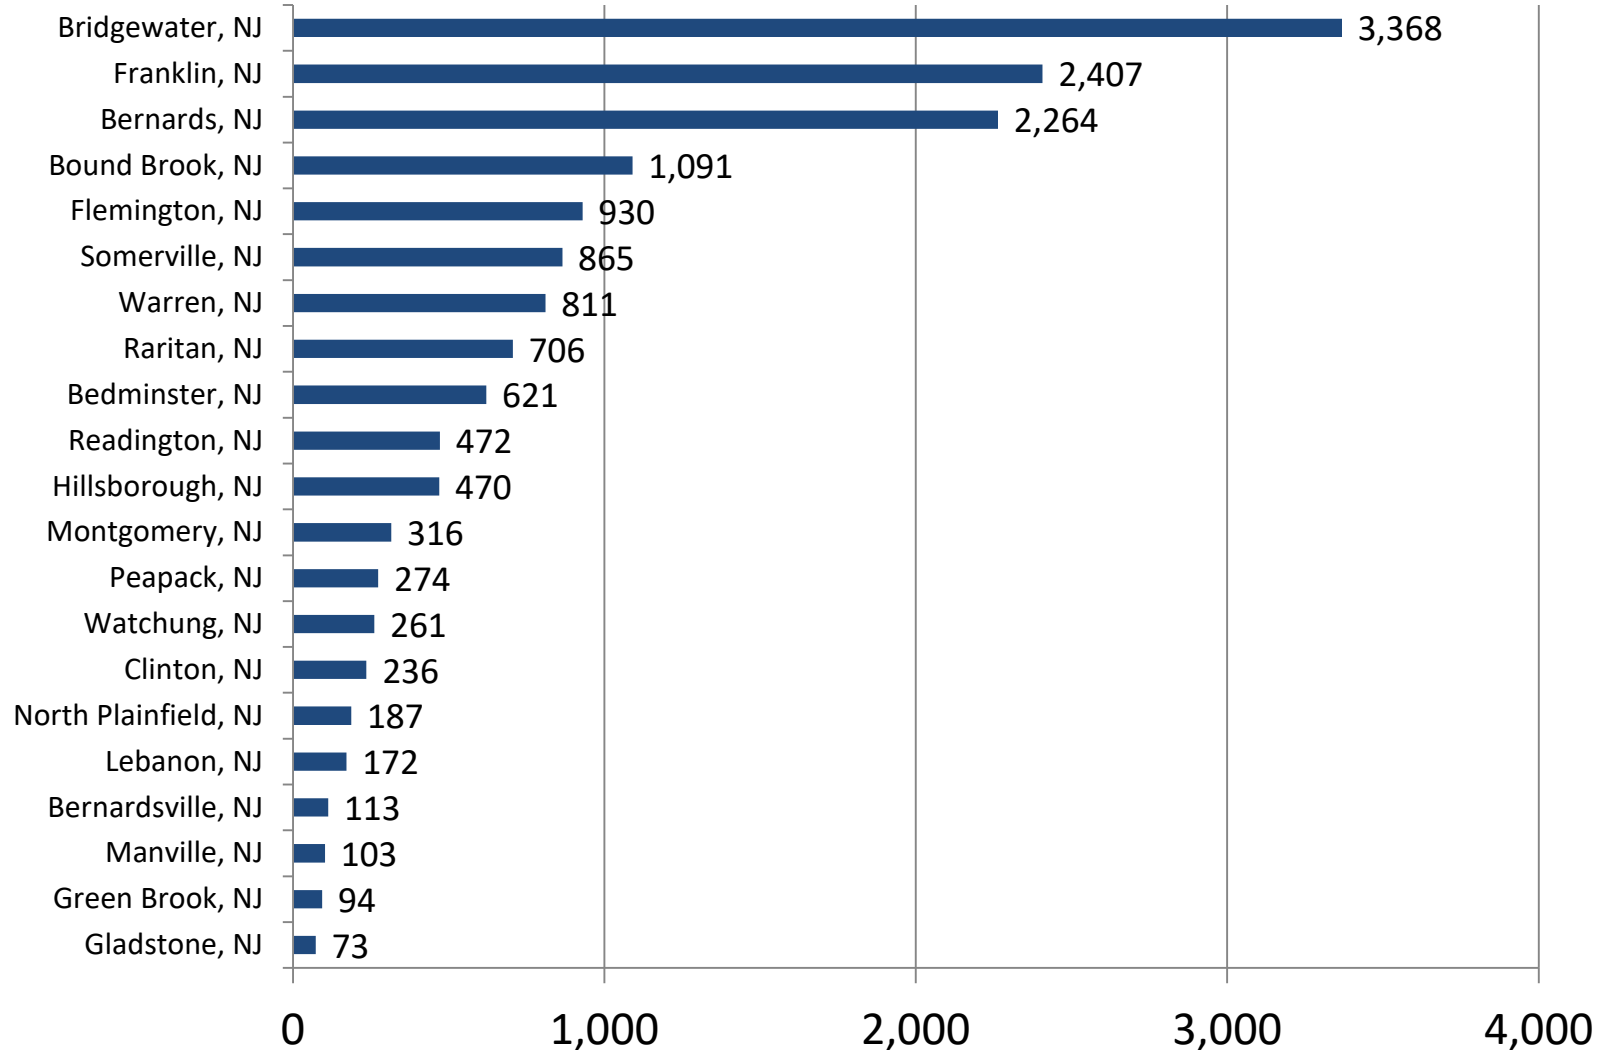

# Greater Raritan 90-Day Labor Insight Analysis

- Somerset County
- Hunterdon County

# Greater Raritan Cities With The Most Listings

Last 90 days (Nov. 7, 2019 - Feb. 4, 2020)

\* Due to data coding errors, all Heavy and Tractor-Trailer Truck Driver occupations have been suppressed

- Source: Burning Glass Technologies Inc., Labor Insight  
Prepared by New Jersey Department of Labor & Workforce Development – February, 2020