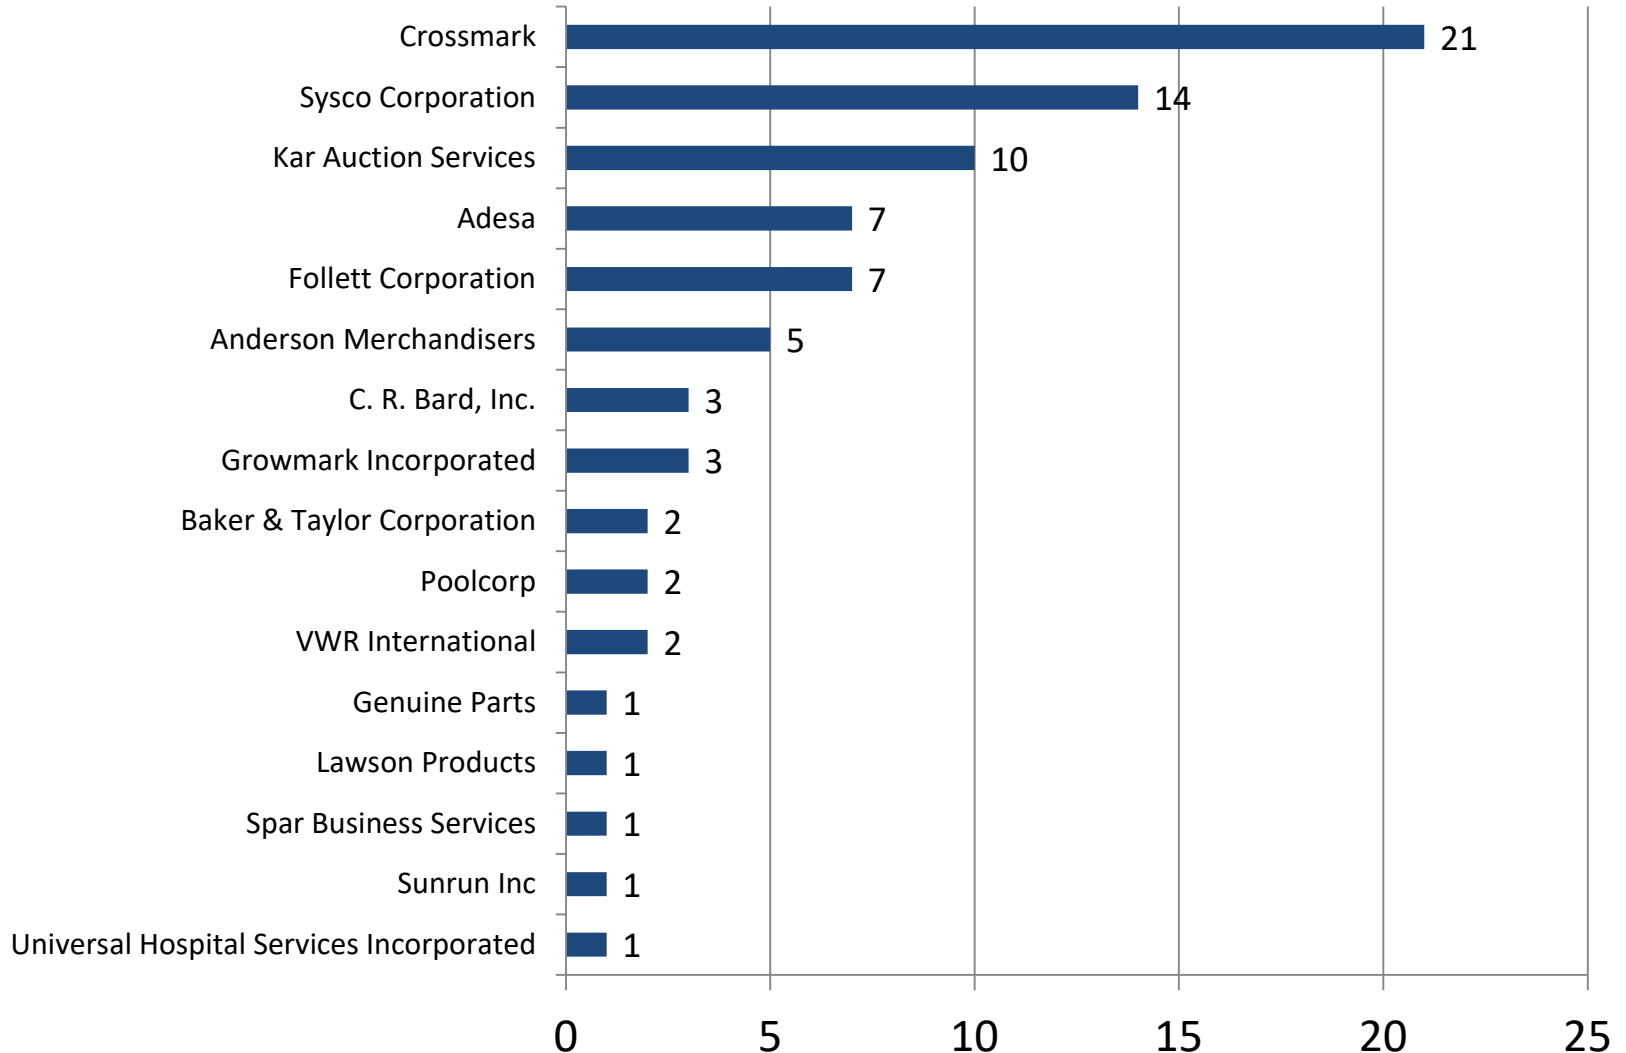

Wholesale Trade, Transportation and Warehousing Employers With The Most Listings

Last 90 days (Nov. 7, 2019 - Feb. 4, 2020)

* Due to data coding errors, all Heavy and Tractor-Trailer Truck Driver occupations have been suppressed

- Source: Burning Glass Technologies Inc., Labor Insight
  Prepared by New Jersey Department of Labor & Workforce Development – February, 2020