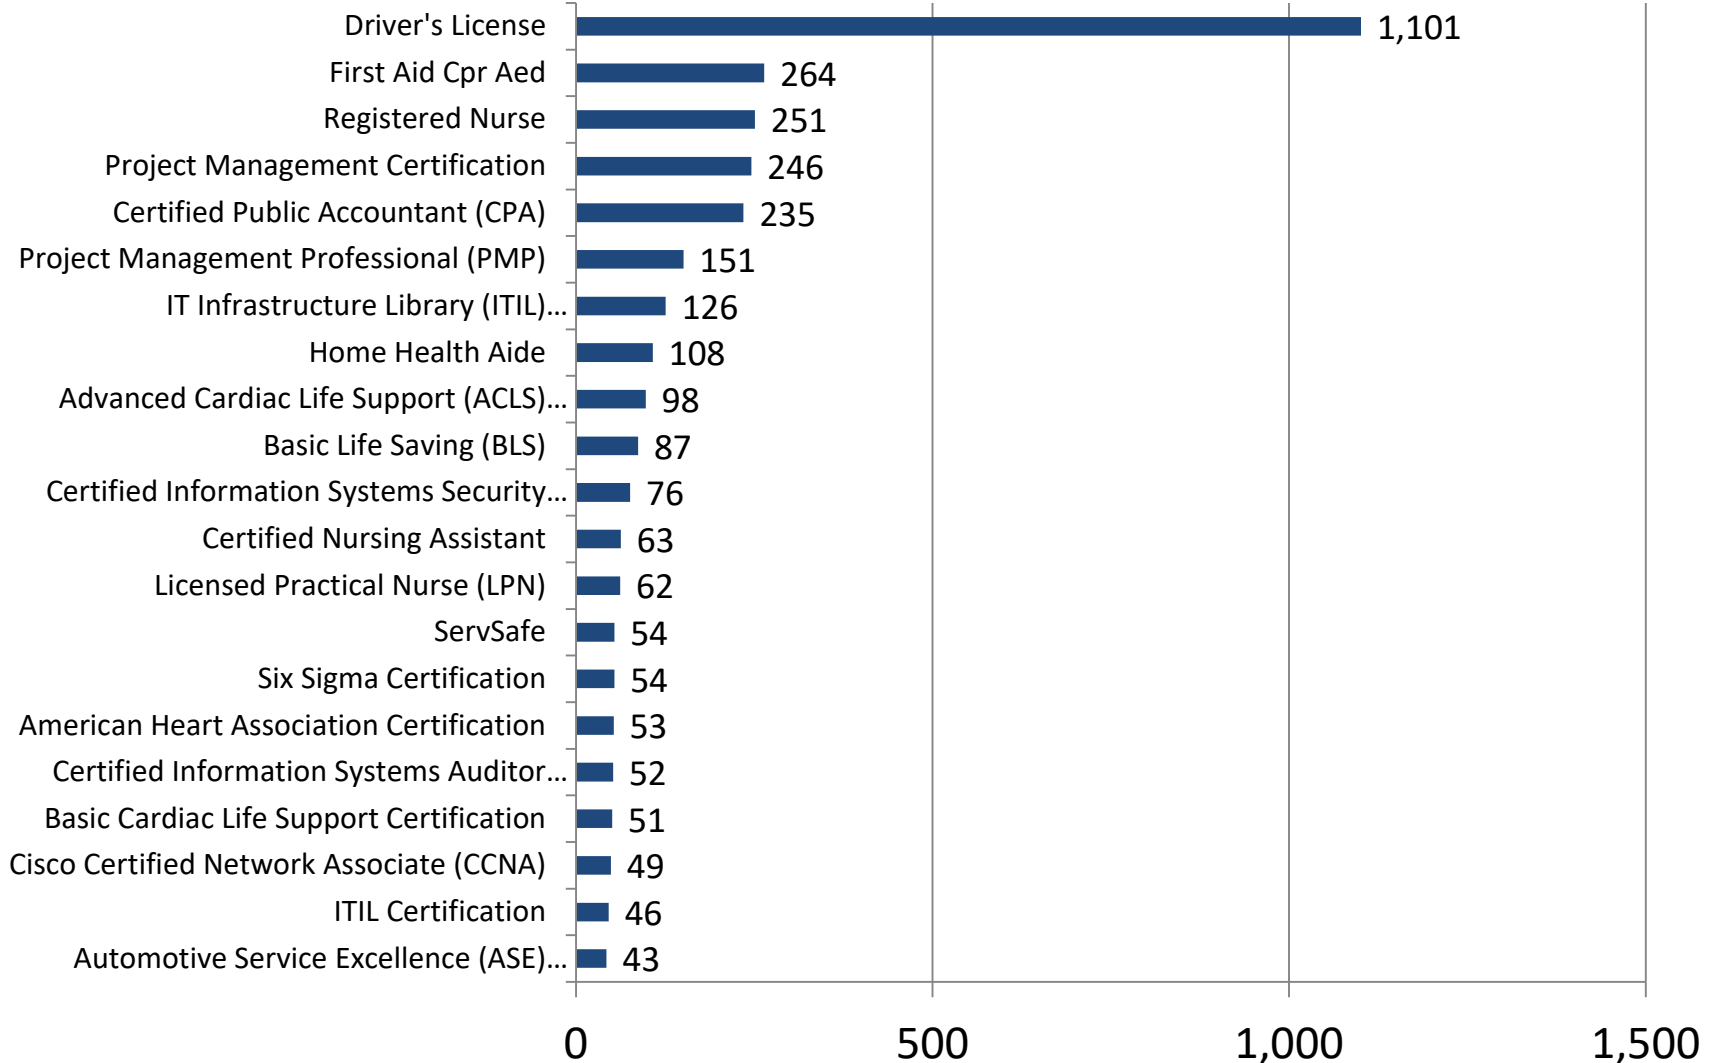

Greater Raritan Certifications in Greatest Demand

Last 90 days (Nov. 7, 2019 - Feb. 4, 2020)

* Due to data coding errors, all Heavy and Tractor-Trailer Truck Driver occupations have been suppressed

- Source: Burning Glass Technologies Inc., Labor Insight
  Prepared by New Jersey Department of Labor & Workforce Development – February, 2020