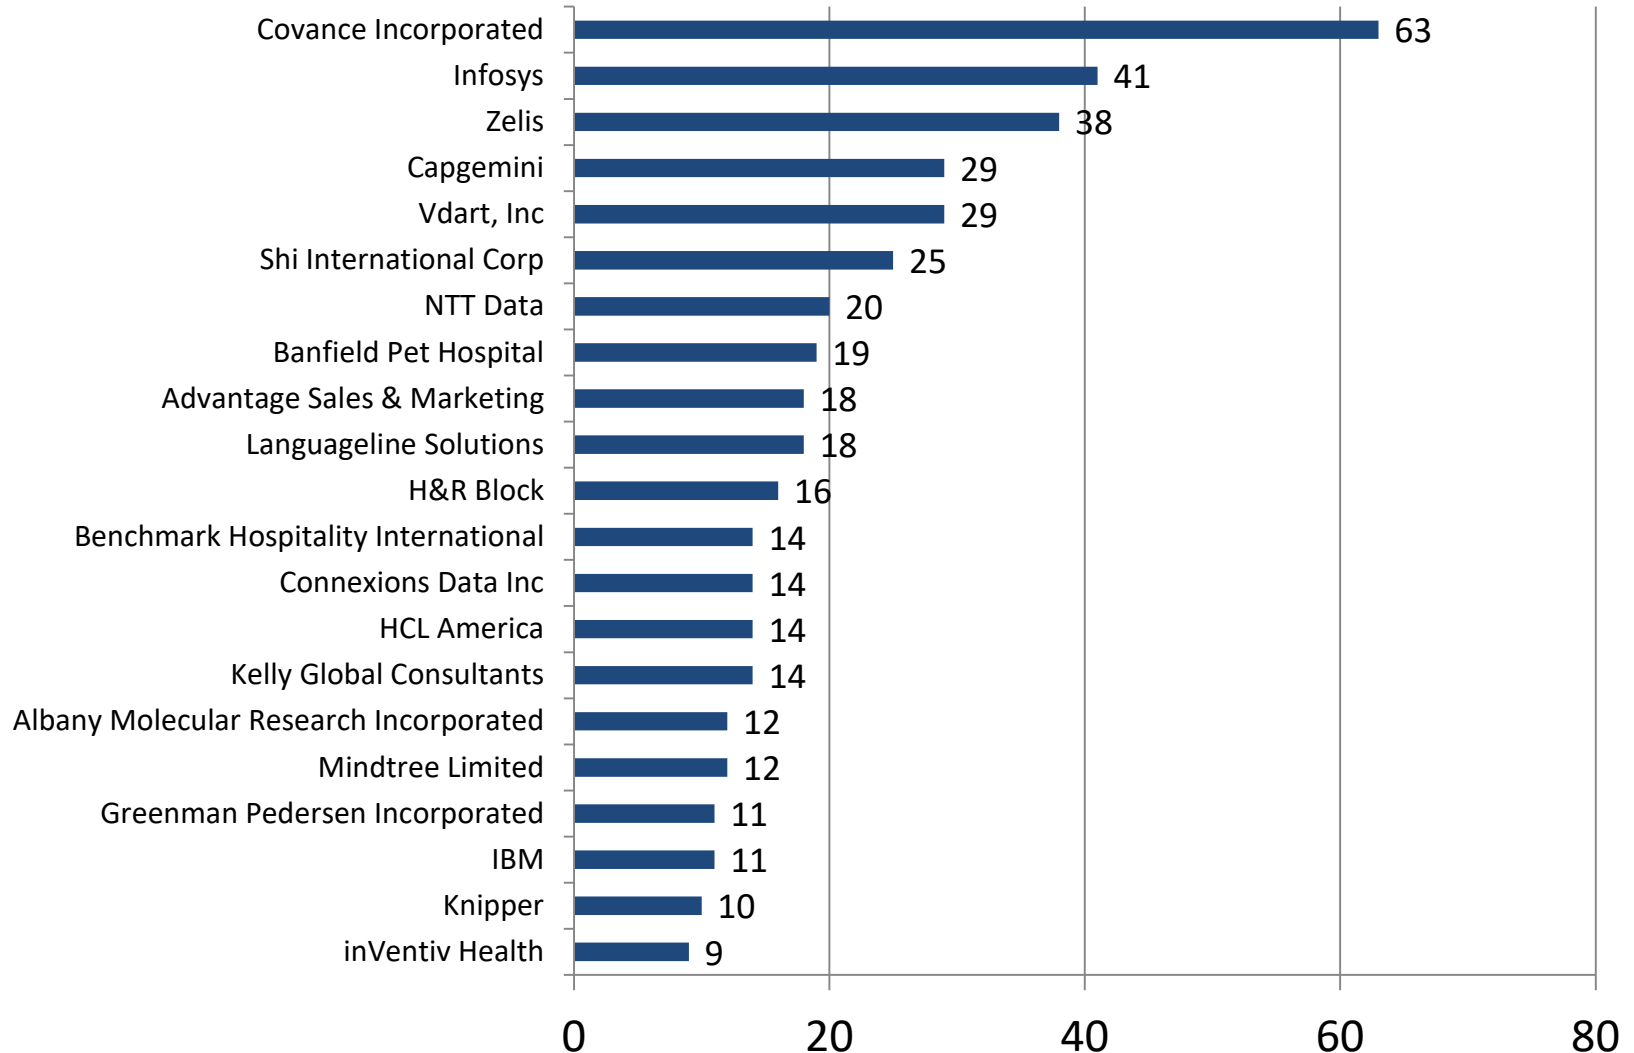

Professional, Scientific, and Technical Services Employers With The Most Listings

Last 90 days (Nov. 7, 2019 - Feb. 4, 2020)

* Due to data coding errors, all Heavy and Tractor-Trailer Truck Driver occupations have been suppressed

- Source: Burning Glass Technologies Inc., Labor Insight
  Prepared by New Jersey Department of Labor & Workforce Development – February, 2020