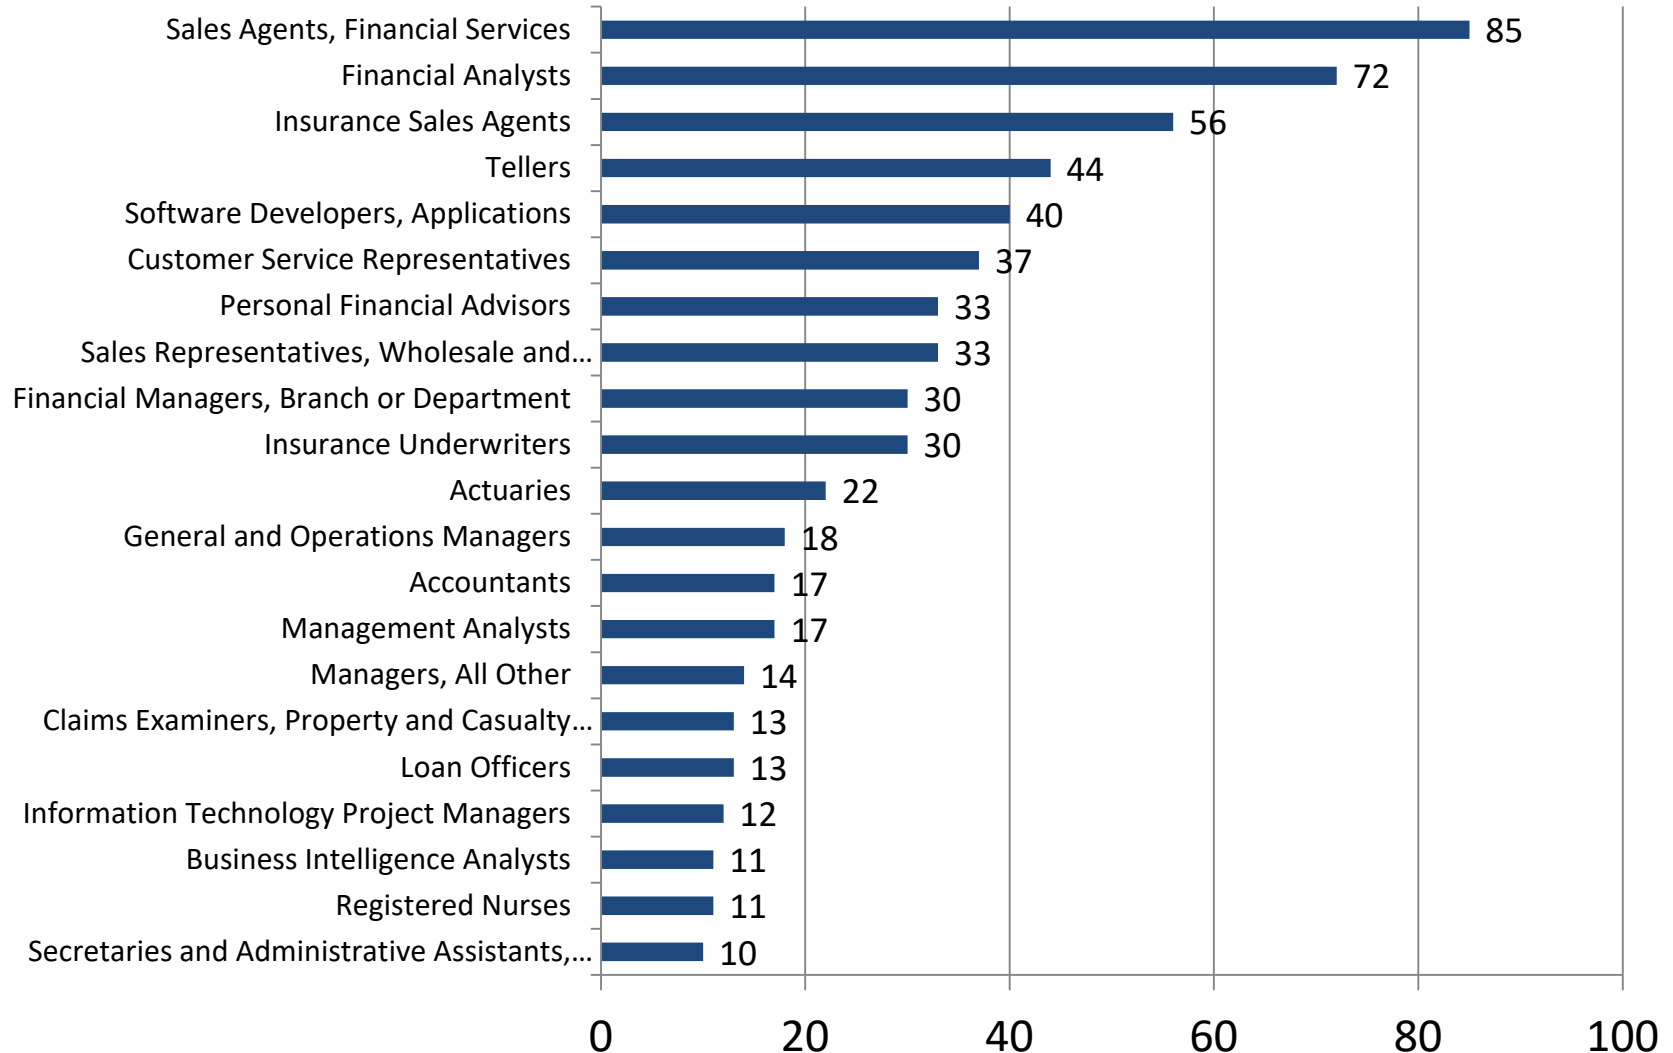

## *Occupations With The Most Listings*

*Last 90 days (Nov. 7, 2019 - Feb. 4, 2020)*

\* Due to data coding errors, all Heavy and Tractor-Trailer Truck Driver occupations have been suppressed

- Source: Burning Glass Technologies Inc., Labor Insight  
Prepared by New Jersey Department of Labor & Workforce Development – February, 2020

# Finance and Insurance Occupations With The Most Listings

Last 90 days (Nov. 7, 2019 - Feb. 4, 2020)

\* Due to data coding errors, all Heavy and Tractor-Trailer Truck Driver occupations have been suppressed