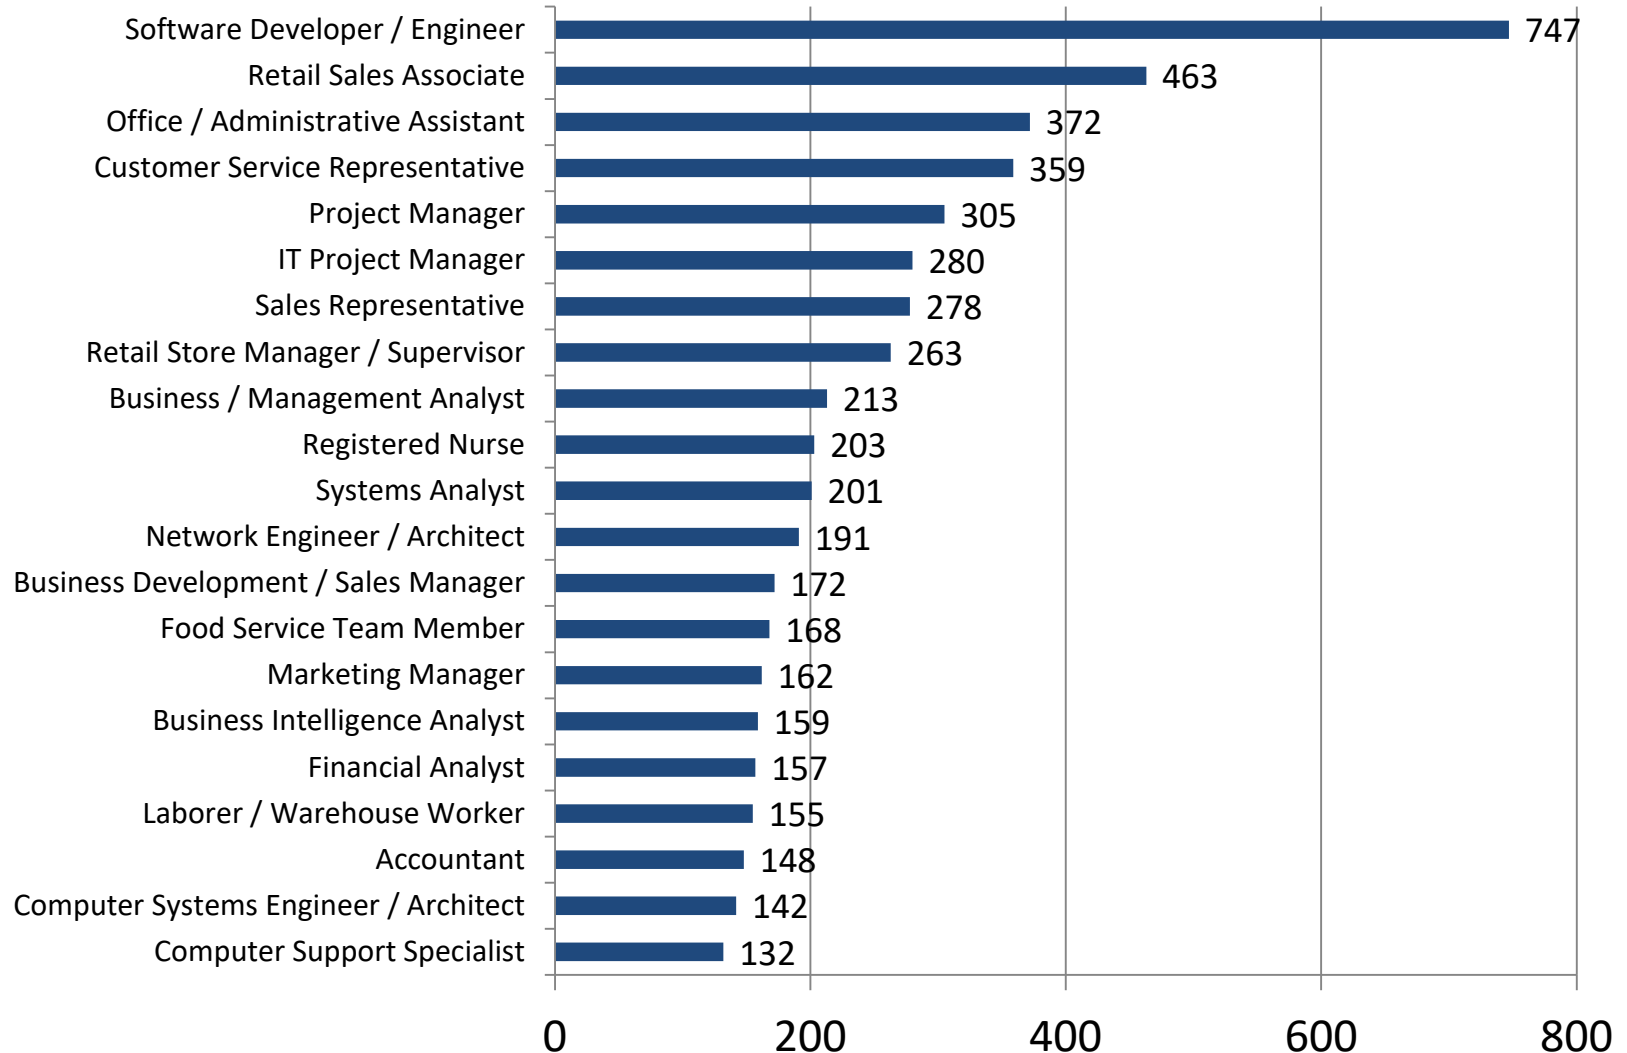

Greater Raritan Top Detailed Occupational Listings (Burning Glass)

Last 90 days (Nov. 7, 2019 - Feb. 4, 2020)

* Due to data coding errors, all Heavy and Tractor-Trailer Truck Driver occupations have been suppressed

- Source: Burning Glass Technologies Inc., Labor Insight
  Prepared by New Jersey Department of Labor & Workforce Development – February, 2020