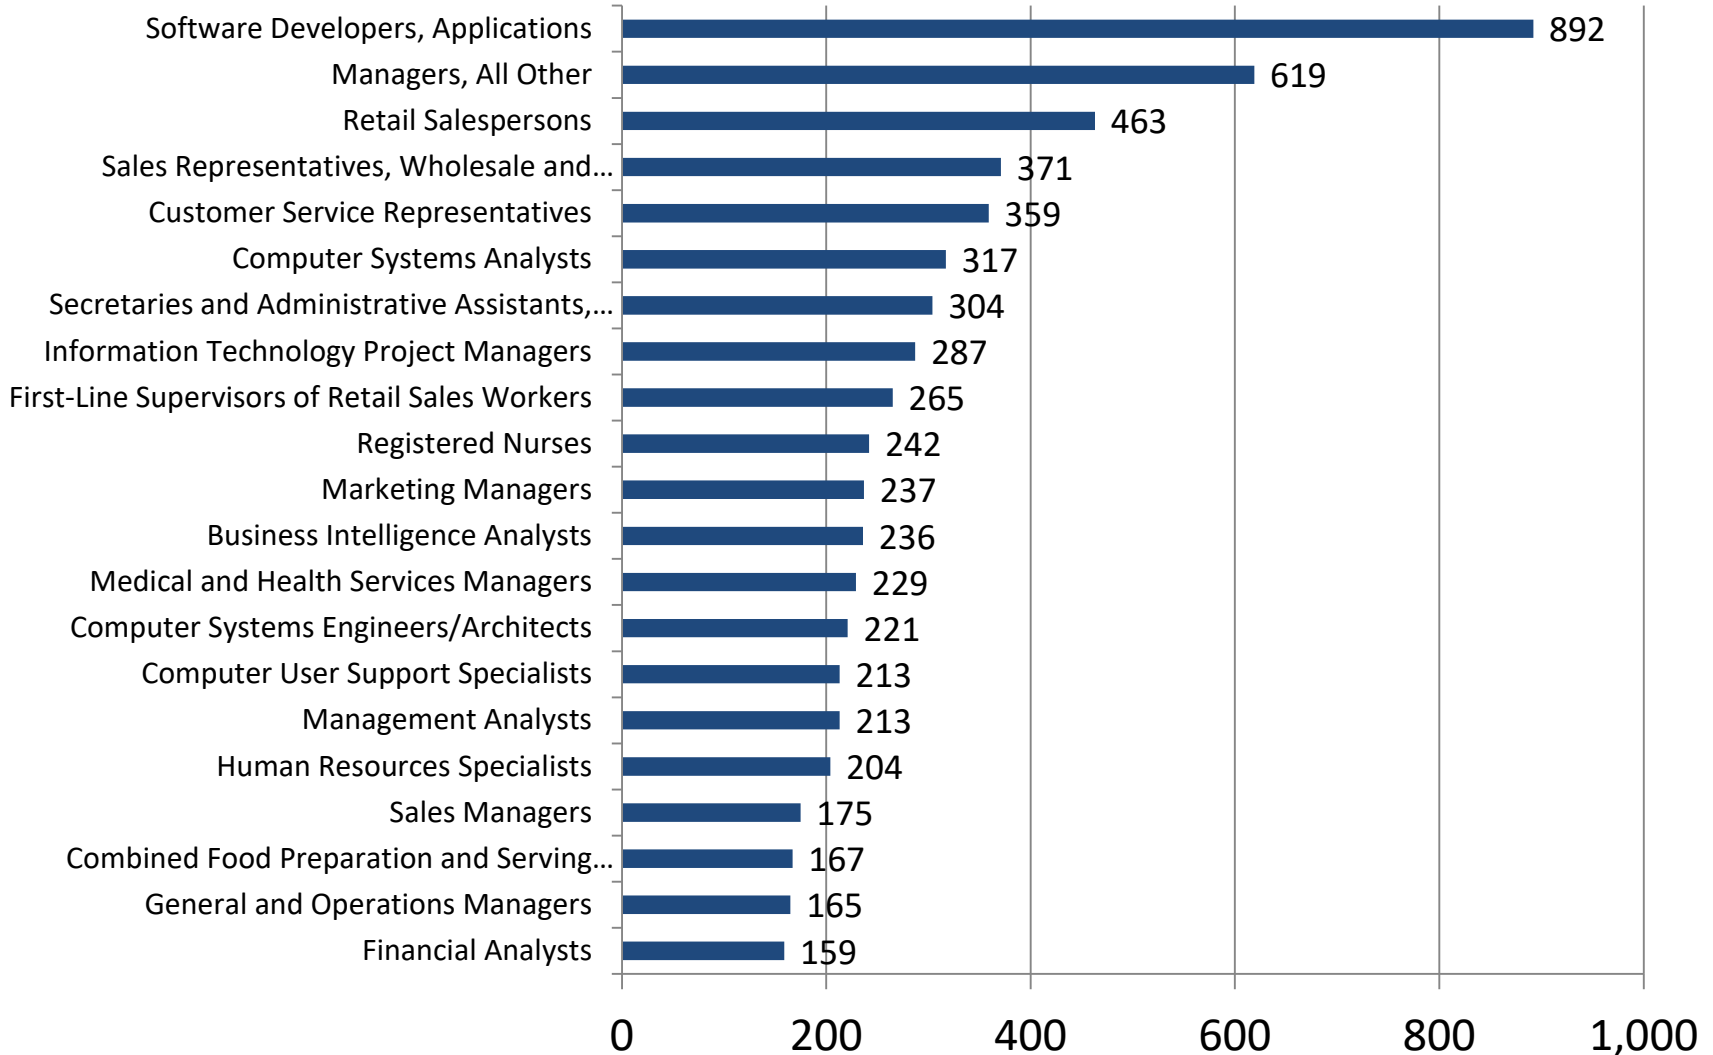

Greater Raritan Top Detailed Occupational Listings (O*NET)

Last 90 days (Nov. 7, 2019 - Feb. 4, 2020)

* Due to data coding errors, all Heavy and Tractor-Trailer Truck Driver occupations have been suppressed

- Source: Burning Glass Technologies Inc., Labor Insight
  Prepared by New Jersey Department of Labor & Workforce Development – February, 2020