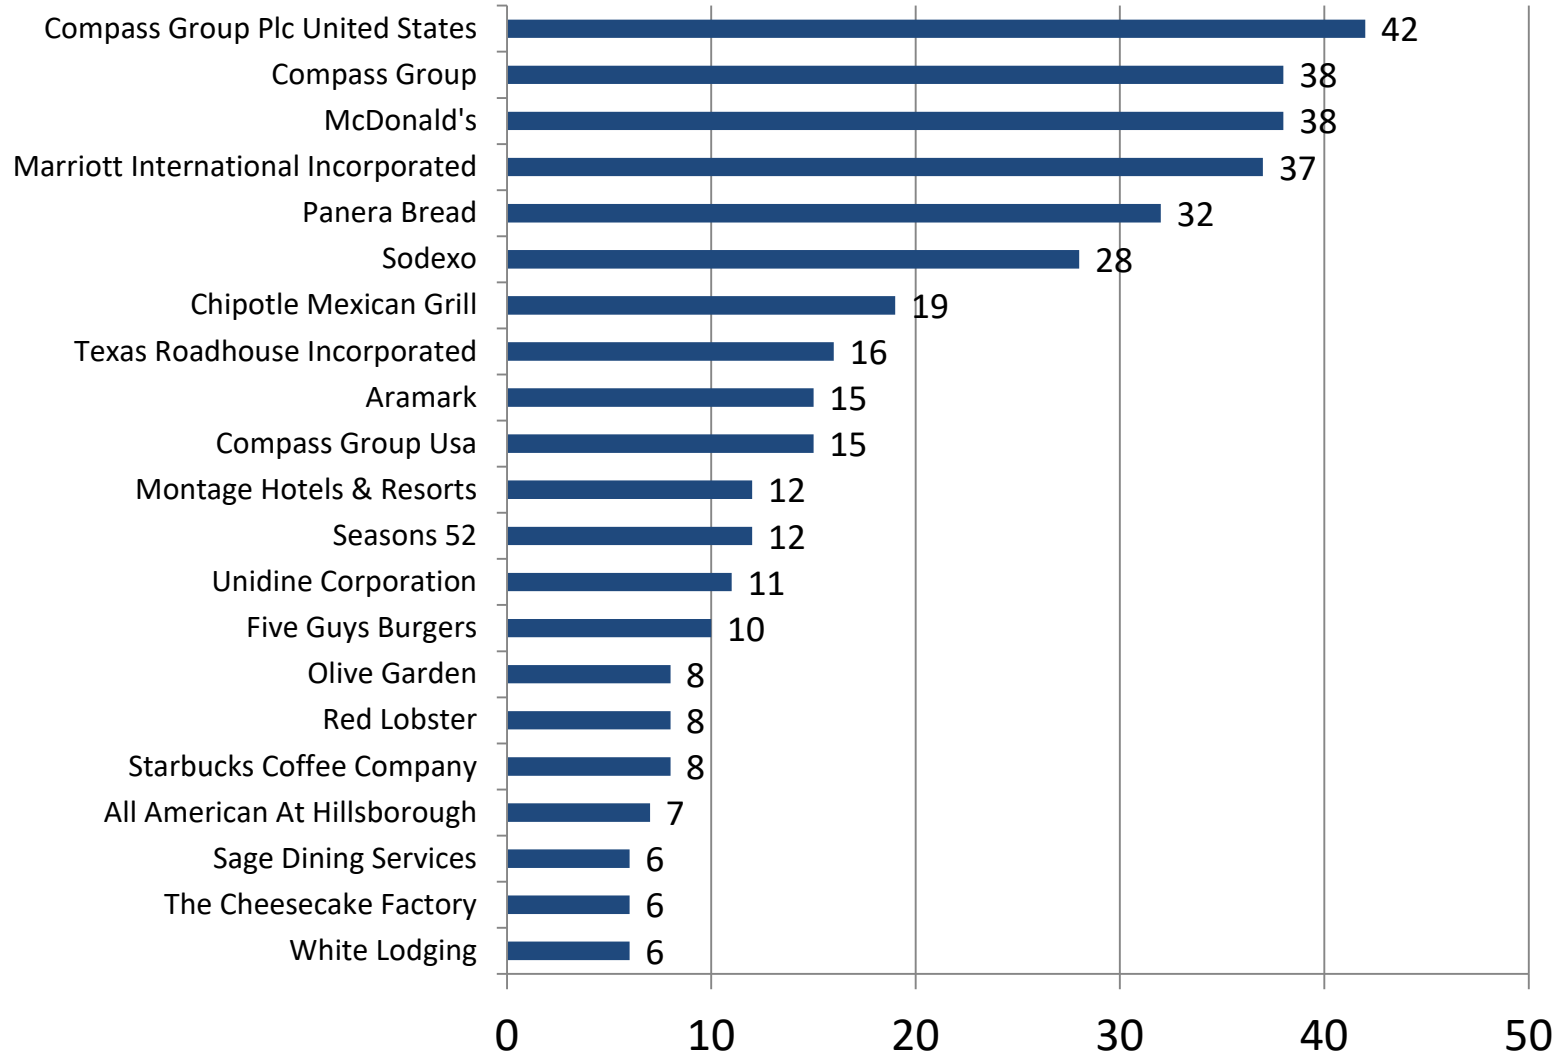

Accommodation and Food Services Employers With The Most Listings

Last 90 days (Nov. 7, 2019 - Feb. 4, 2020)

* Due to data coding errors, all Heavy and Tractor-Trailer Truck Driver occupations have been suppressed

- Source: Burning Glass Technologies Inc., Labor Insight
  Prepared by New Jersey Department of Labor & Workforce Development – February, 2020