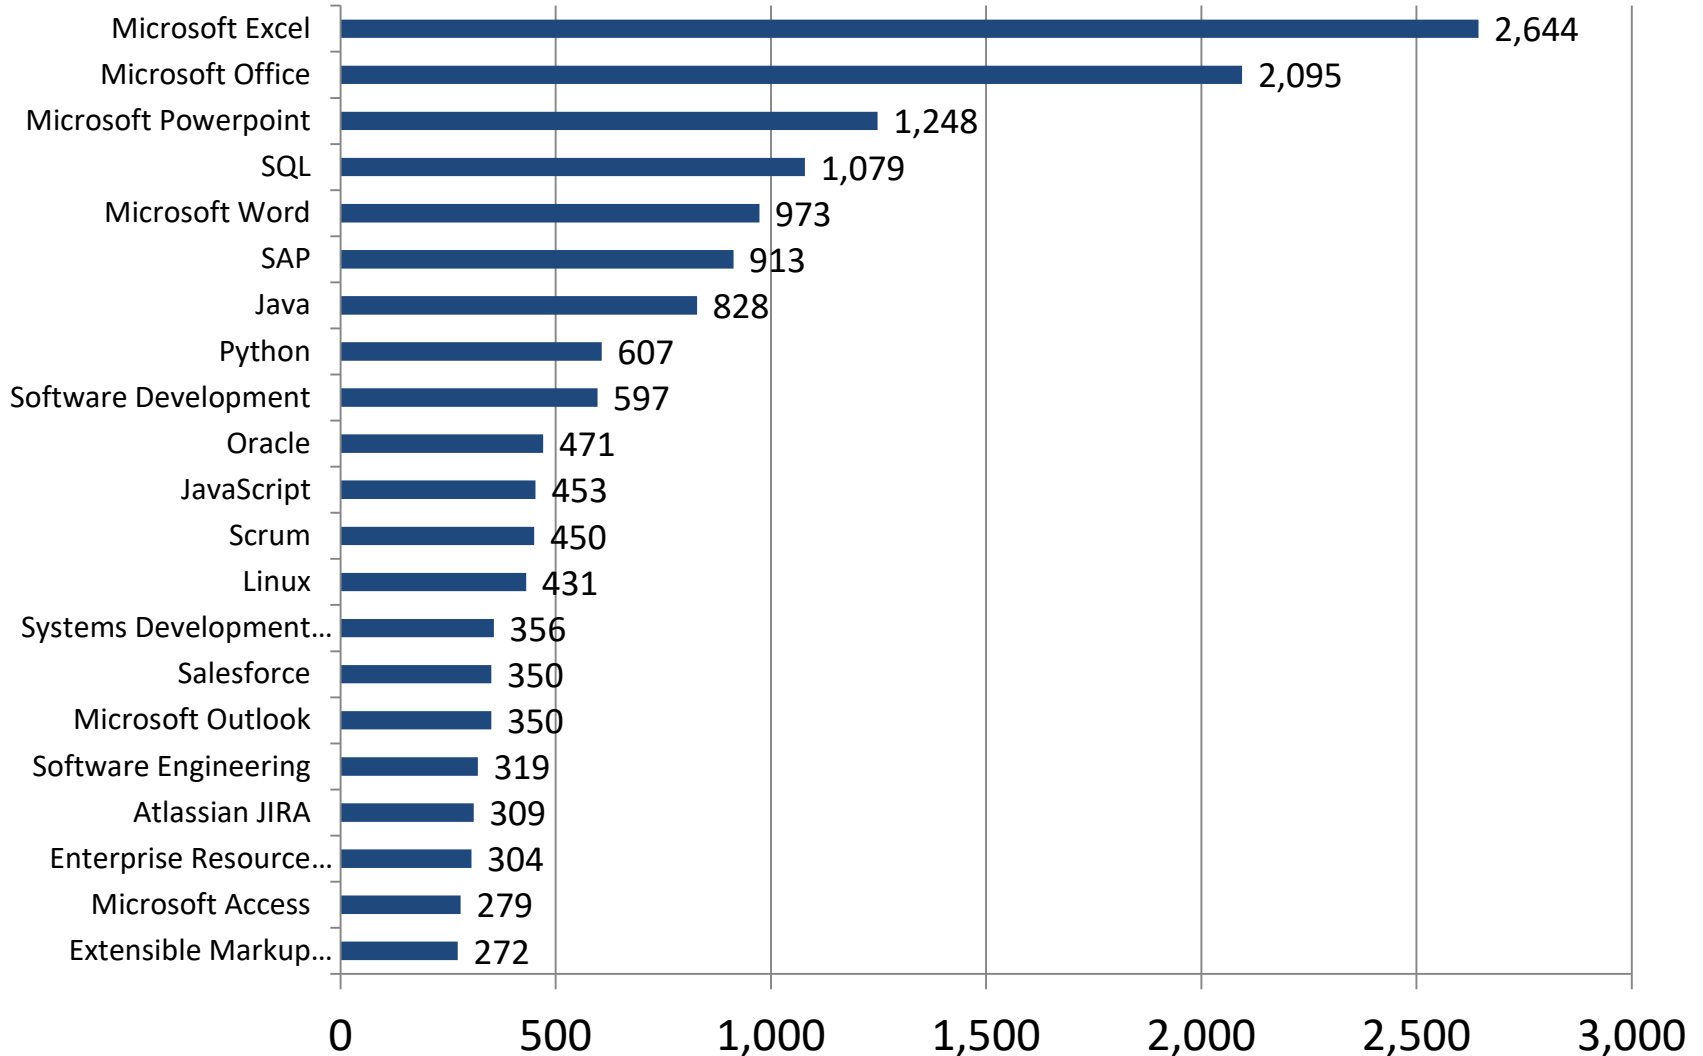

Greater Raritan Software & Programming Skills in Greatest Demand

Last 90 days (Nov. 7, 2019 - Feb. 4, 2020)

* Due to data coding errors, all Heavy and Tractor-Trailer Truck Driver occupations have been suppressed

- Source: Burning Glass Technologies Inc., Labor Insight
  Prepared by New Jersey Department of Labor & Workforce Development – February, 2020