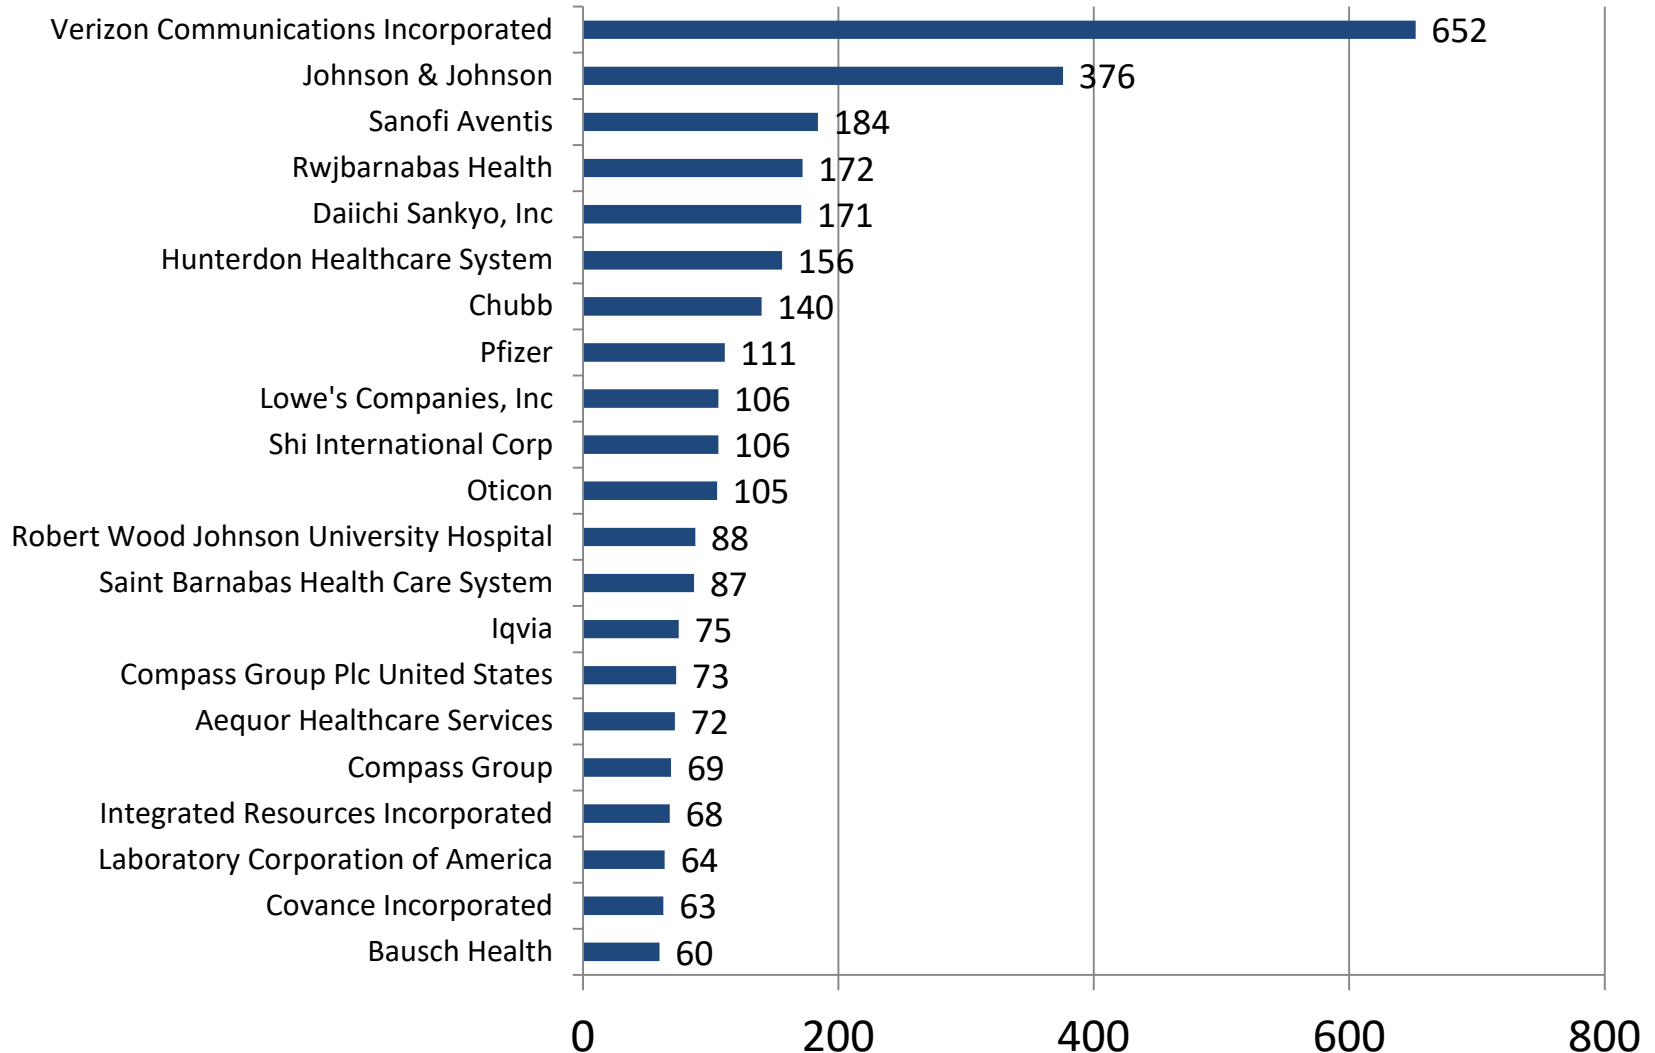

Greater Raritan Employers With The Most Listings

Last 90 days (Nov. 7, 2019 - Feb. 4, 2020)

* Due to data coding errors, all Heavy and Tractor-Trailer Truck Driver occupations have been suppressed

- Source: Burning Glass Technologies Inc., Labor Insight
  Prepared by New Jersey Department of Labor & Workforce Development – February, 2020