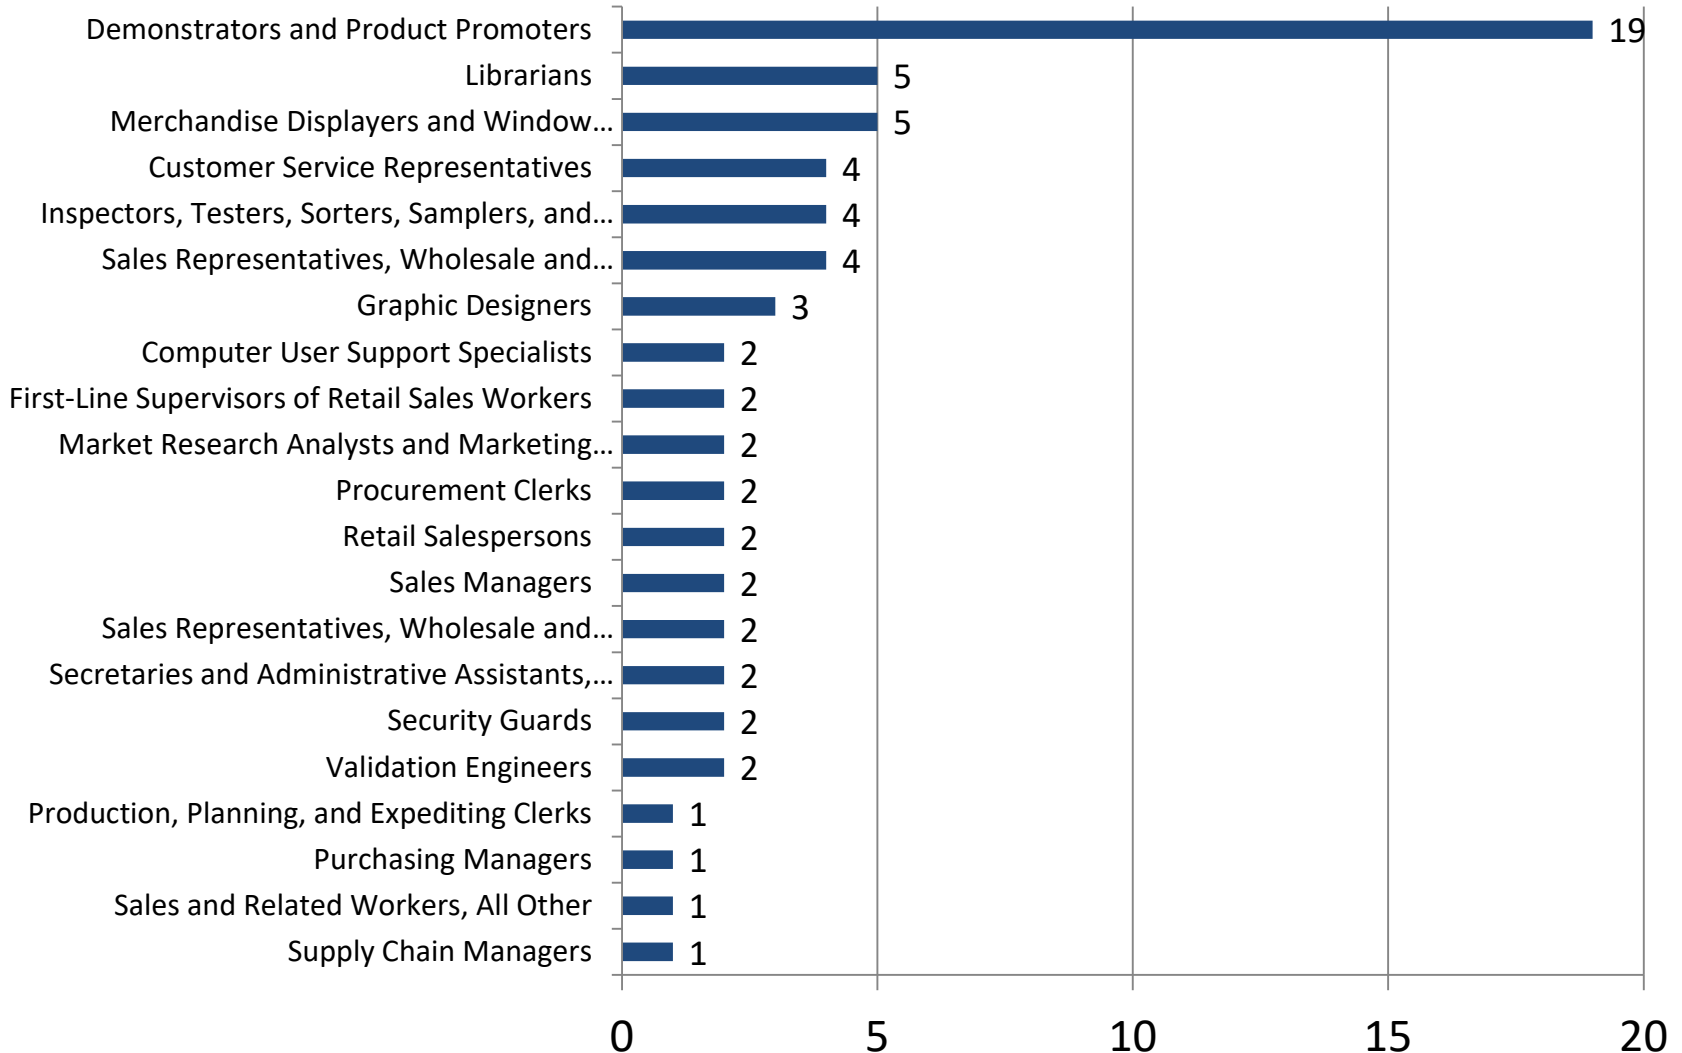

Wholesale Trade, Transportation and Warehousing Occupations With The Most Listings

Last 90 days (Nov. 7, 2019 - Feb. 4, 2020)

* Due to data coding errors, all Heavy and Tractor-Trailer Truck Driver occupations have been suppressed

- Source: Burning Glass Technologies Inc., Labor Insight
  Prepared by New Jersey Department of Labor & Workforce Development – February, 2020