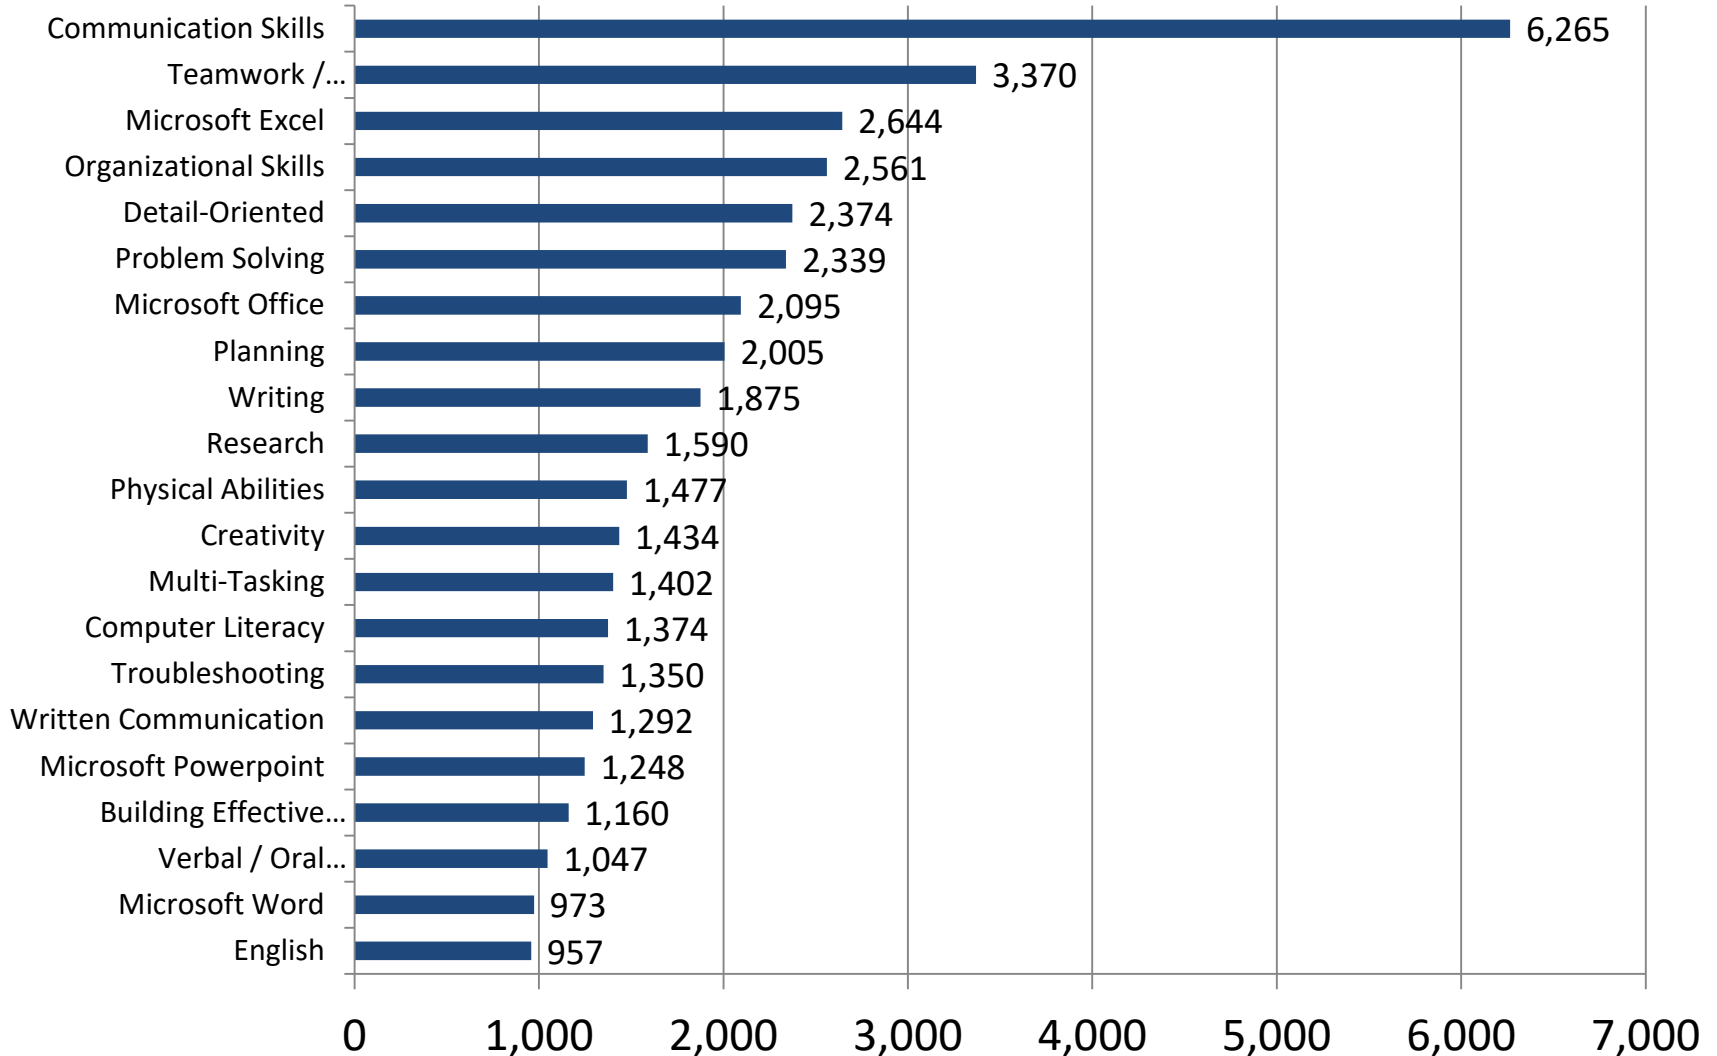

Greater Raritan Baseline Skills in Greatest Demand

Last 90 days (Nov. 7, 2019 - Feb. 4, 2020)

* Due to data coding errors, all Heavy and Tractor-Trailer Truck Driver occupations have been suppressed

- Source: Burning Glass Technologies Inc., Labor Insight
  Prepared by New Jersey Department of Labor & Workforce Development – February, 2020