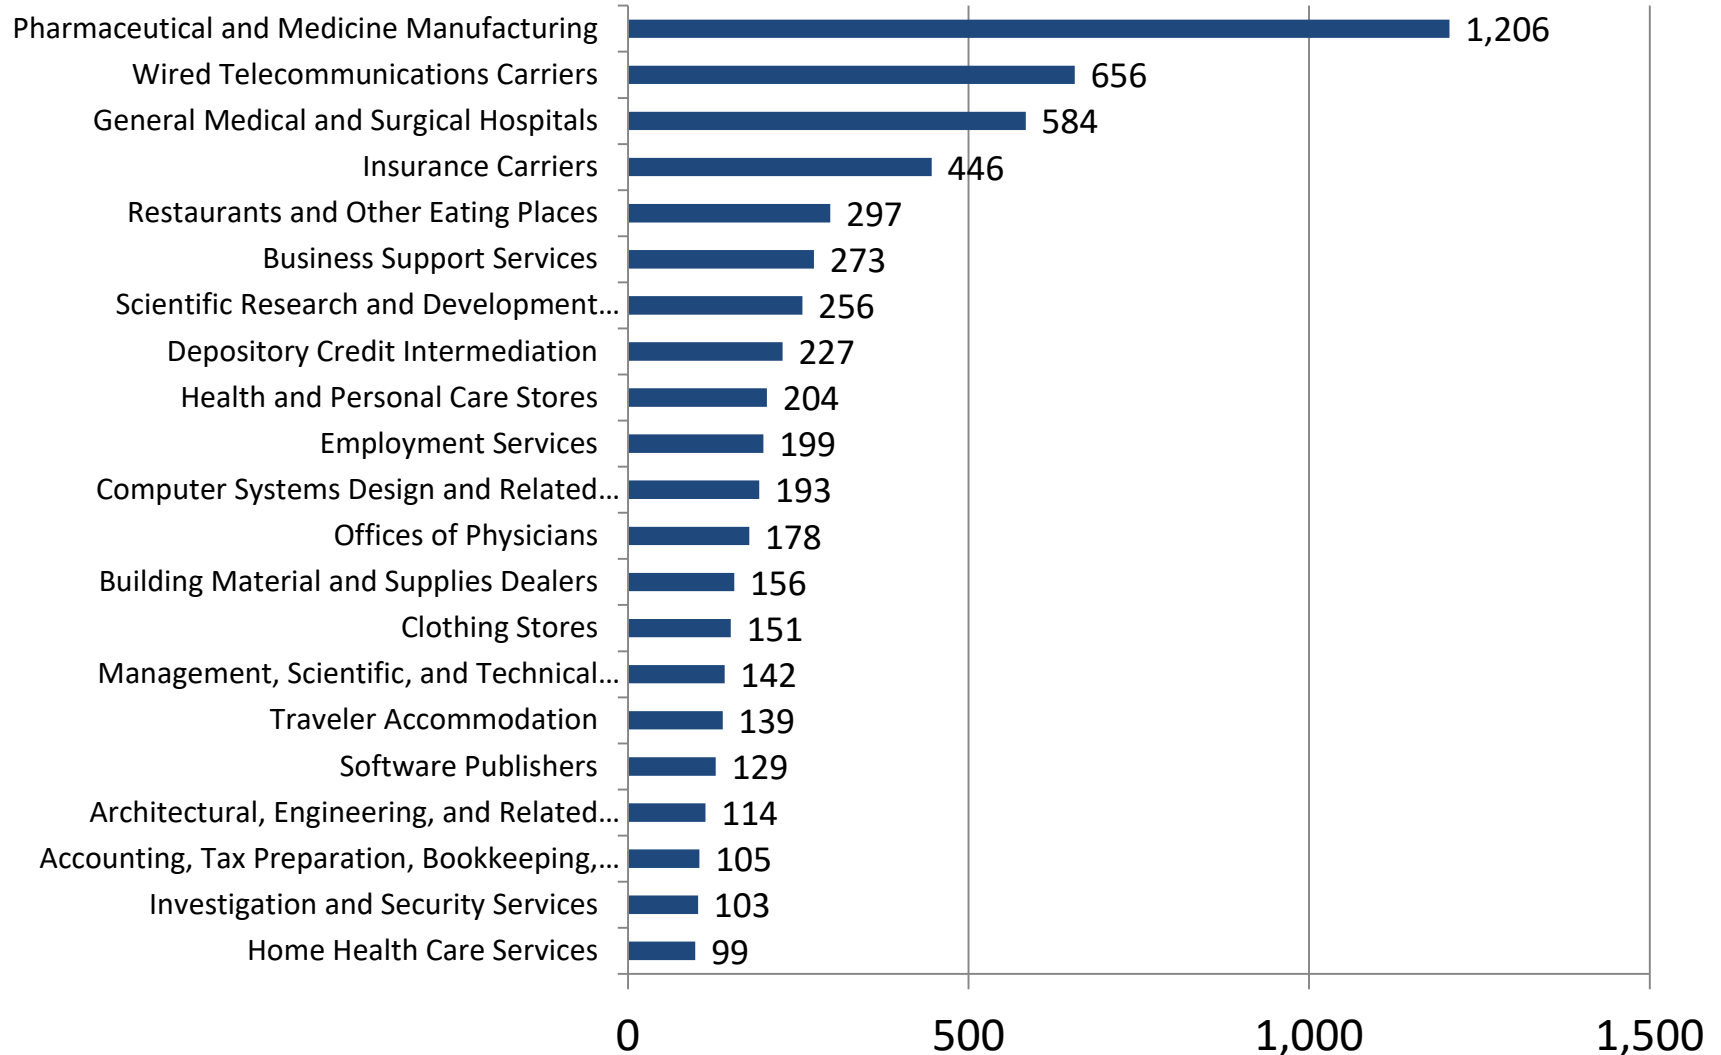

Greater Raritan Industries (4 digit NAICS) With The Most Listings

Last 90 days (Nov. 7, 2019 - Feb. 4, 2020)

* Due to data coding errors, all Heavy and Tractor-Trailer Truck Driver occupations have been suppressed

- Source: Burning Glass Technologies Inc., Labor Insight
  Prepared by New Jersey Department of Labor & Workforce Development – February, 2020