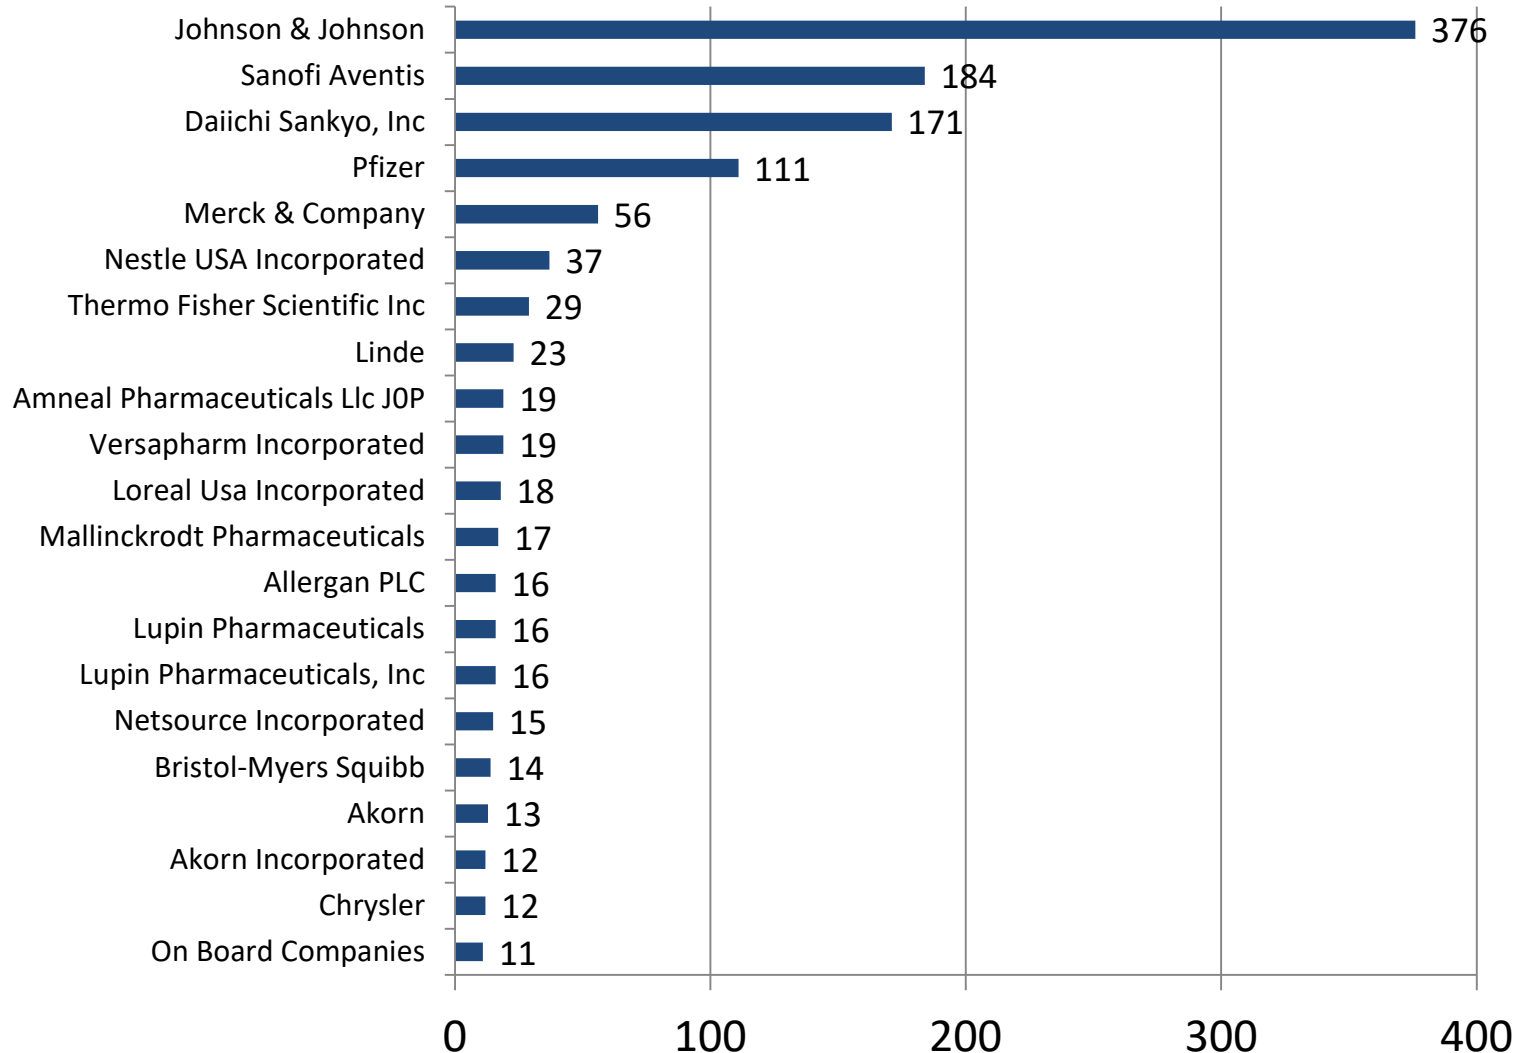

Manufacturing Employers With The Most Listings

Last 90 days (Nov. 7, 2019 - Feb. 4, 2020)

* Due to data coding errors, all Heavy and Tractor-Trailer Truck Driver occupations have been suppressed

- Source: Burning Glass Technologies Inc., Labor Insight
  Prepared by New Jersey Department of Labor & Workforce Development – February, 2020